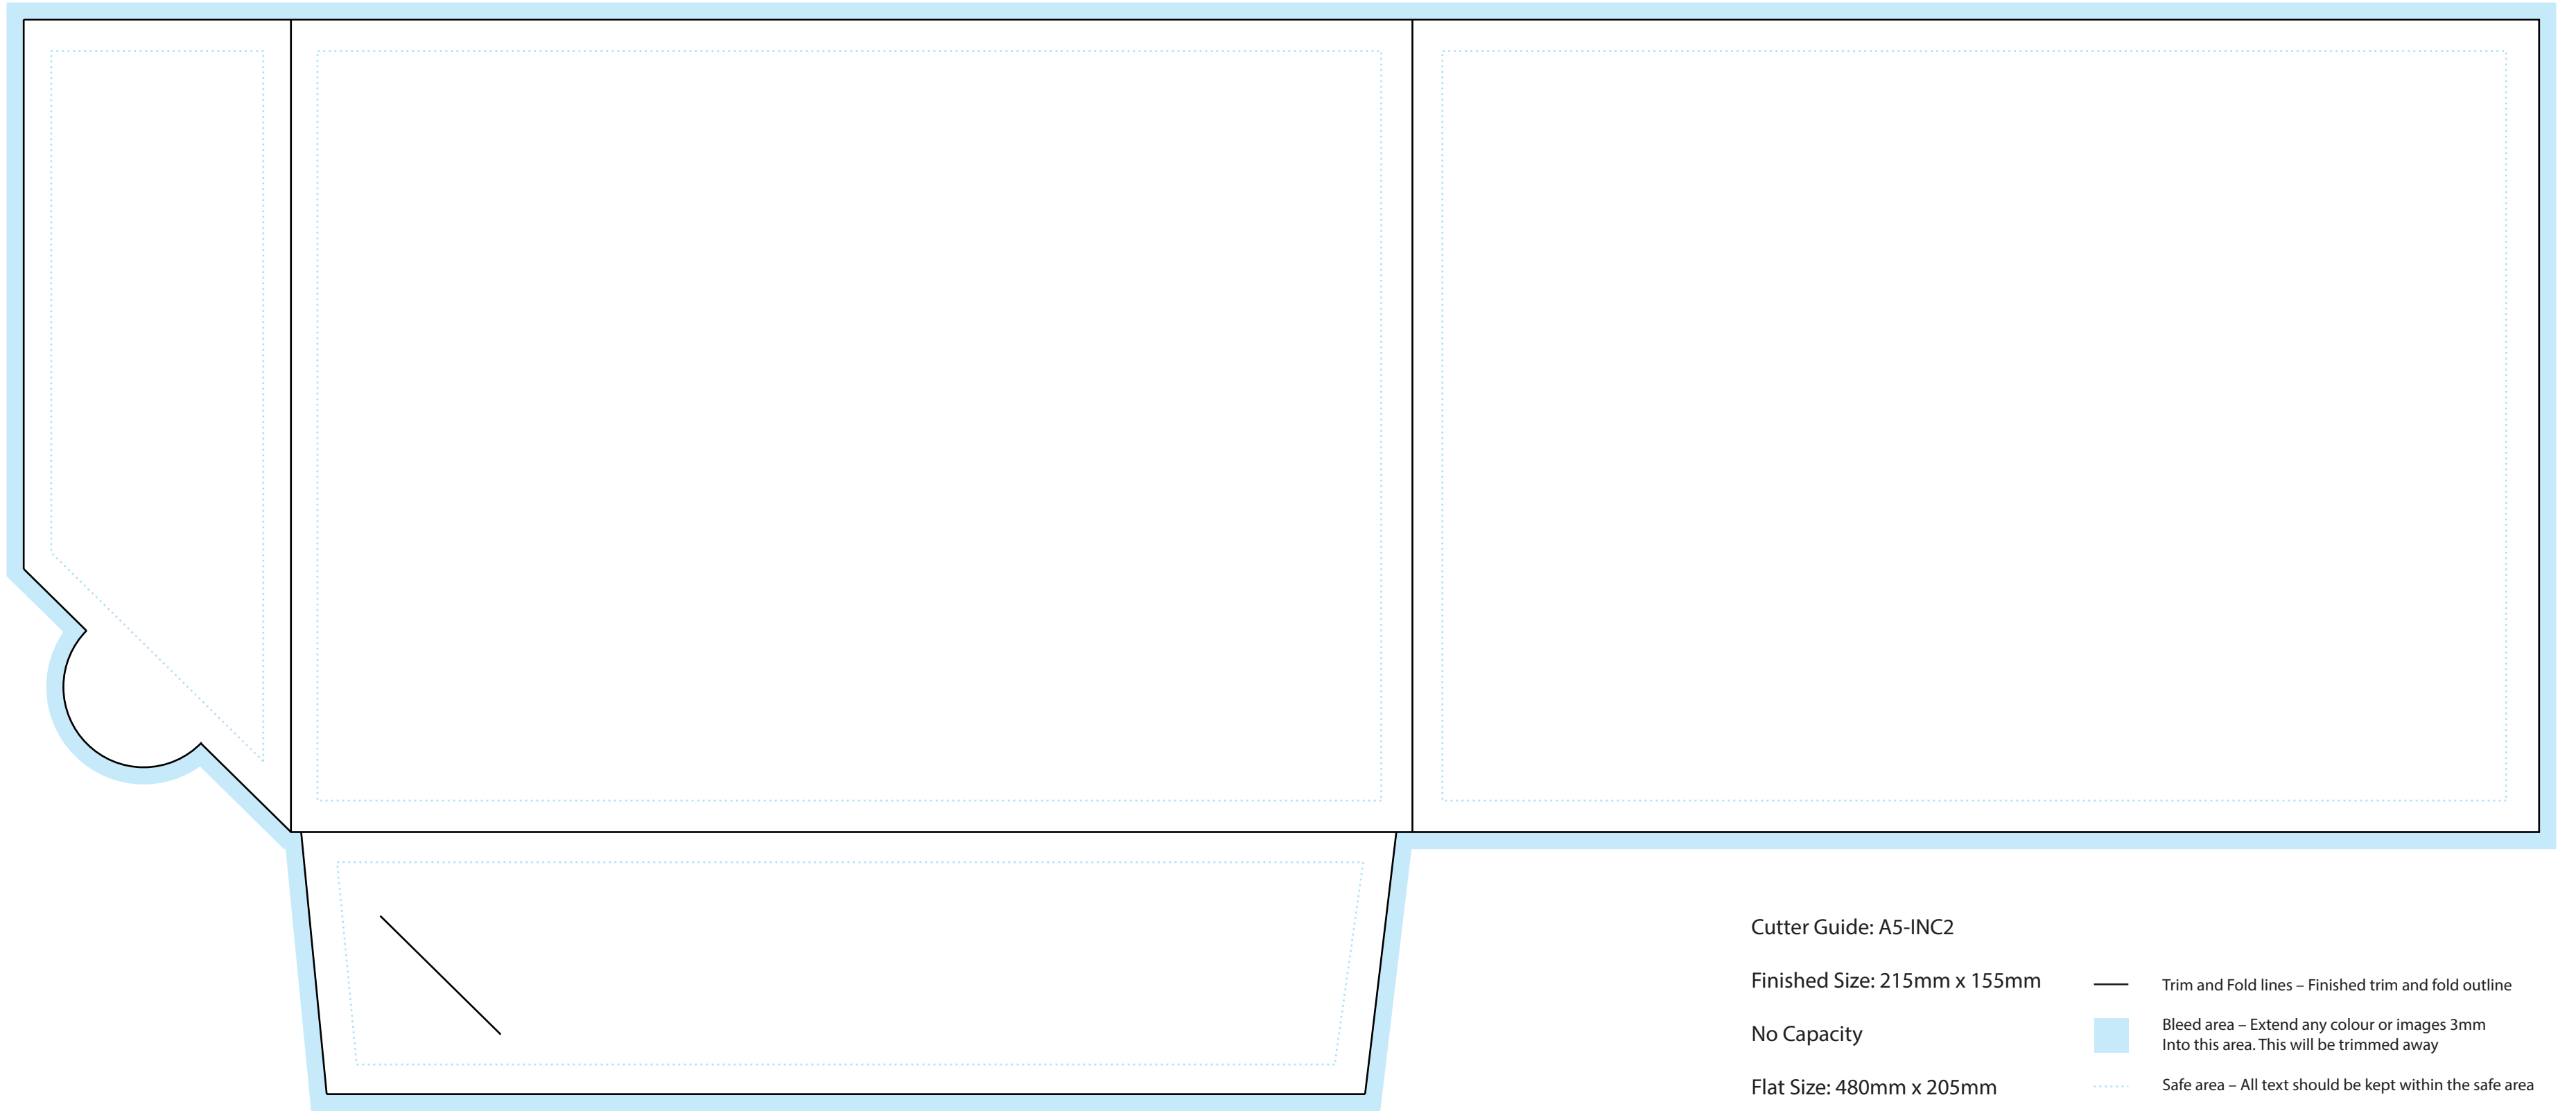

Cutter Guide: A5-INC2

Cutter Guide: A5-INC2

Finished Size: 215mm x 155mm

No Capacity

Flat Size: 480mm x 205mm

- Trim and Fold lines – Finished trim and fold outline
- Bleed area – Extend any colour or images 3mm into this area. This will be trimmed away
- ⋯ Safe area – All text should be kept within the safe area

INNER