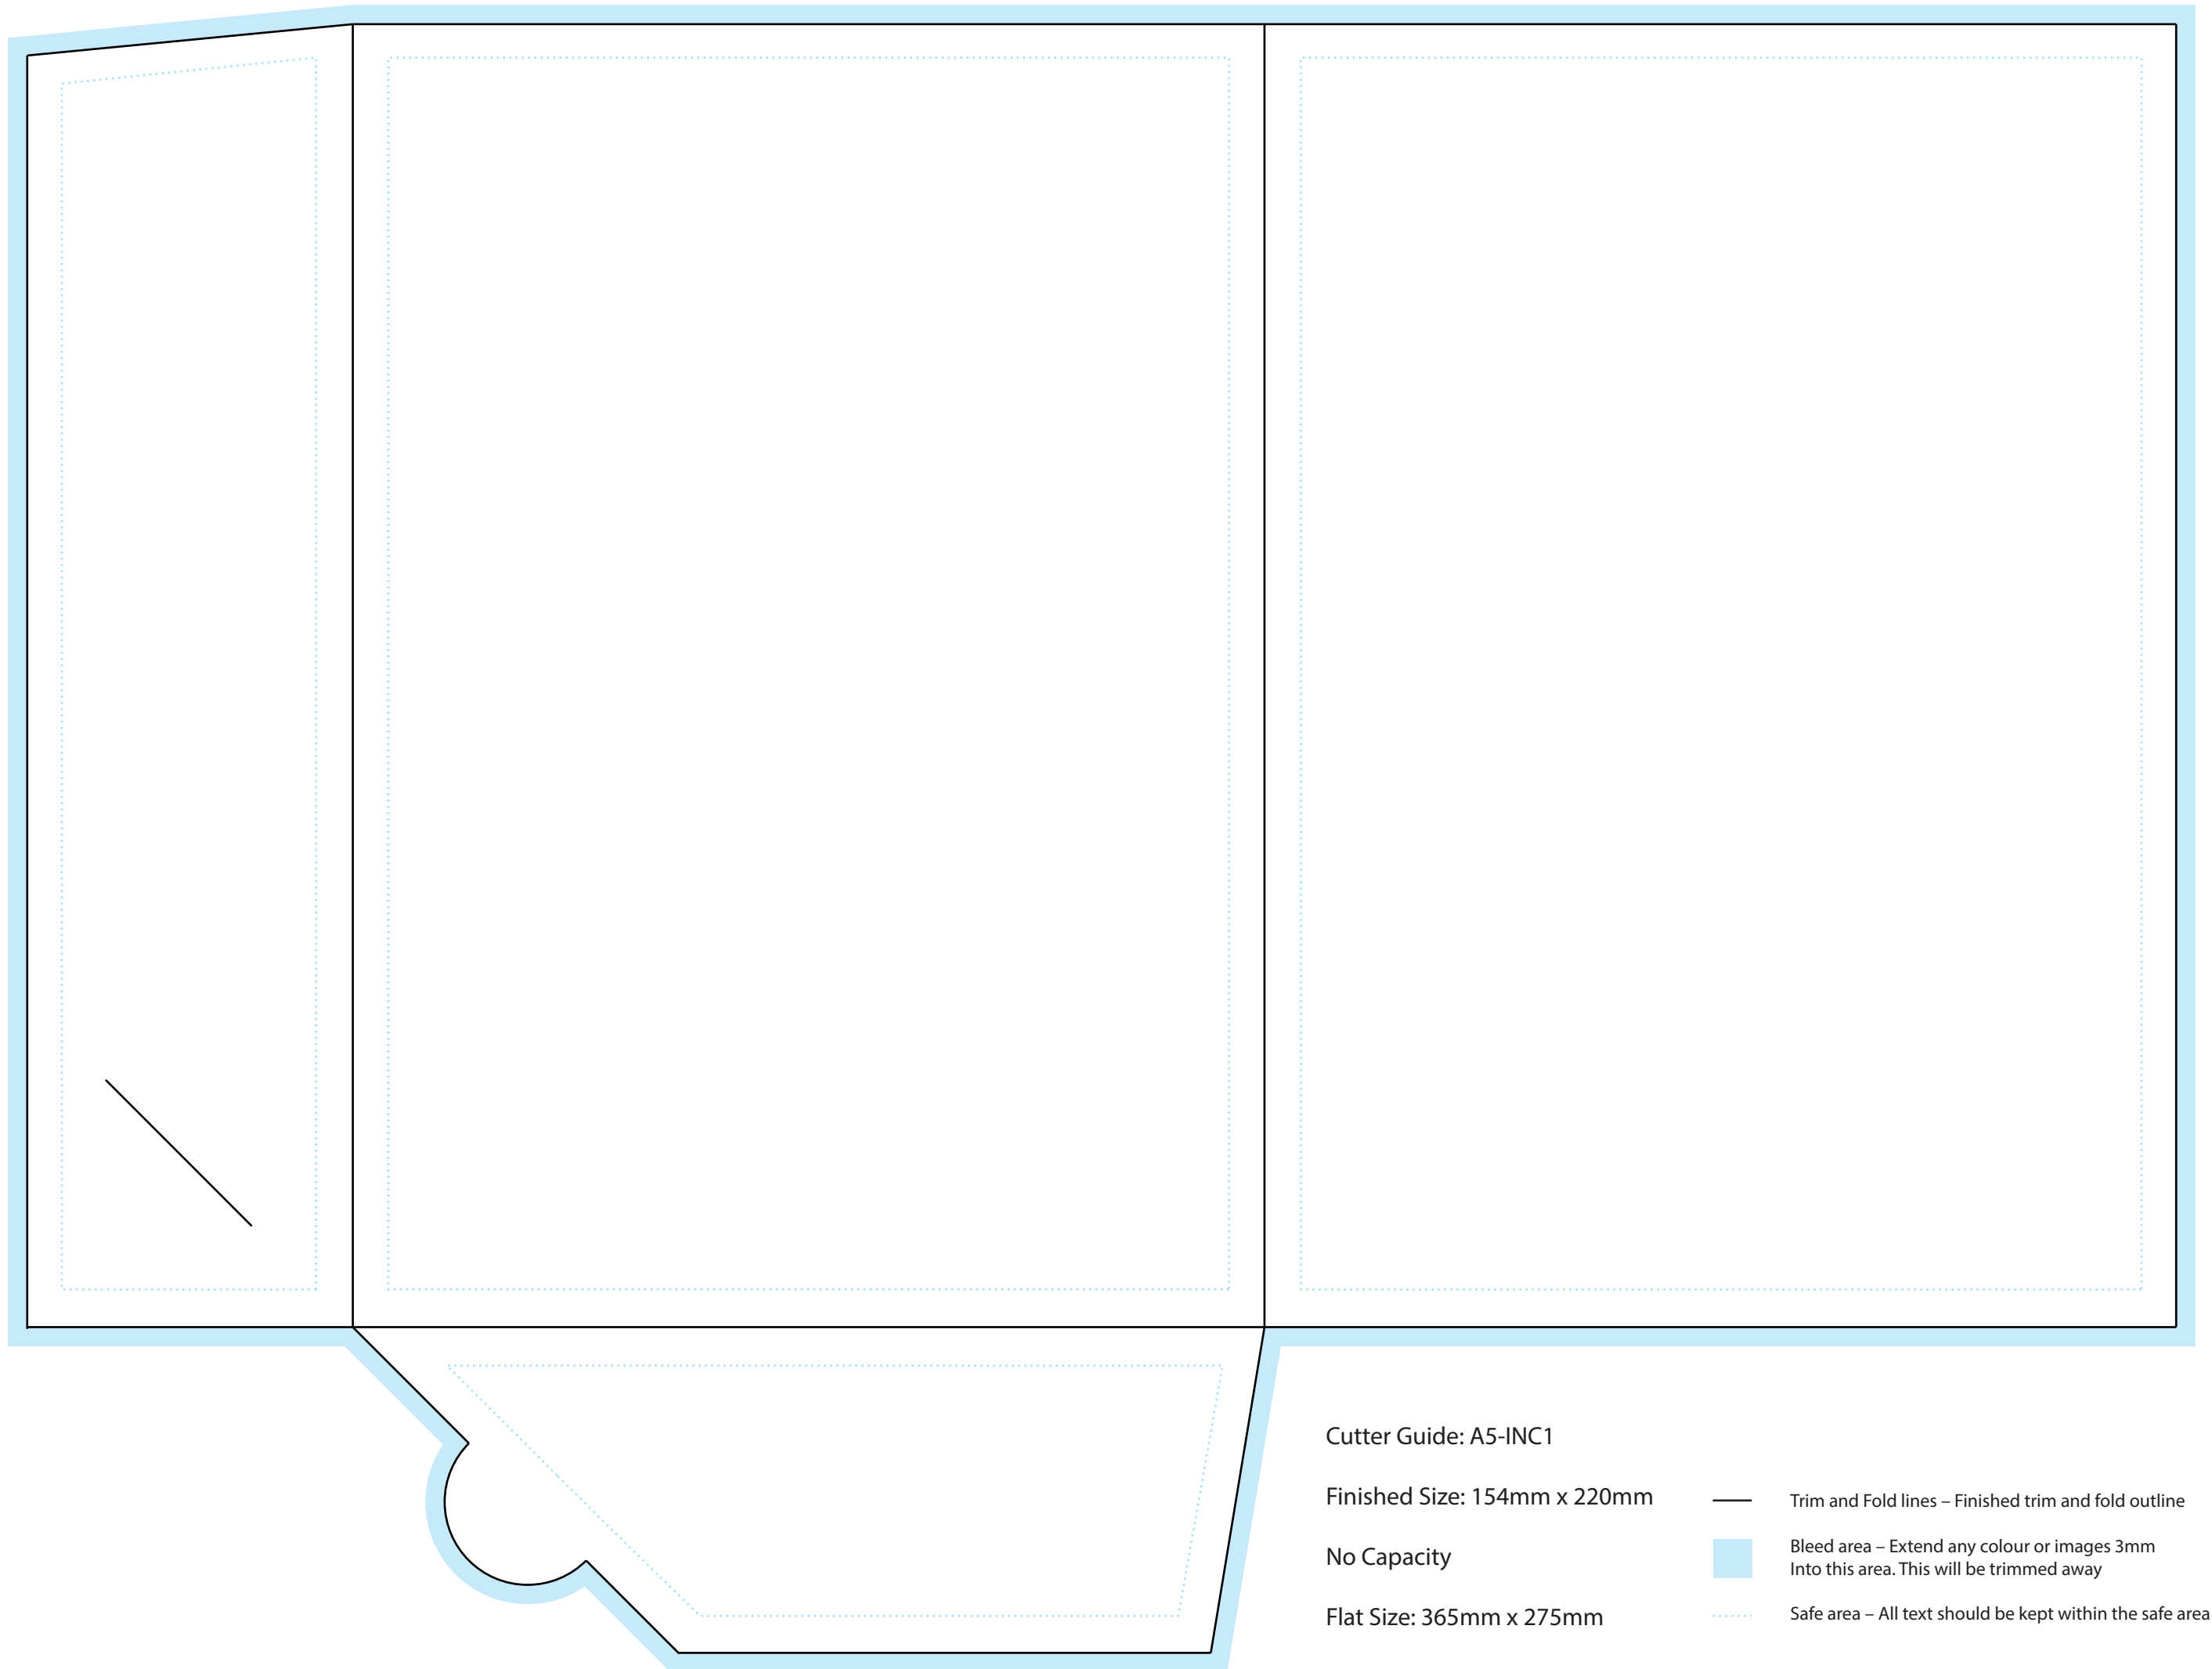

Cutter Guide: A5-INC1

Cutter Guide: A5-INC1

Finished Size: 154mm x 220mm

No Capacity

Flat Size: 365mm x 275mm

- Trim and Fold lines – Finished trim and fold outline
- Bleed area – Extend any colour or images 3mm into this area. This will be trimmed away
- ⋯ Safe area – All text should be kept within the safe area

OUTER

INNER