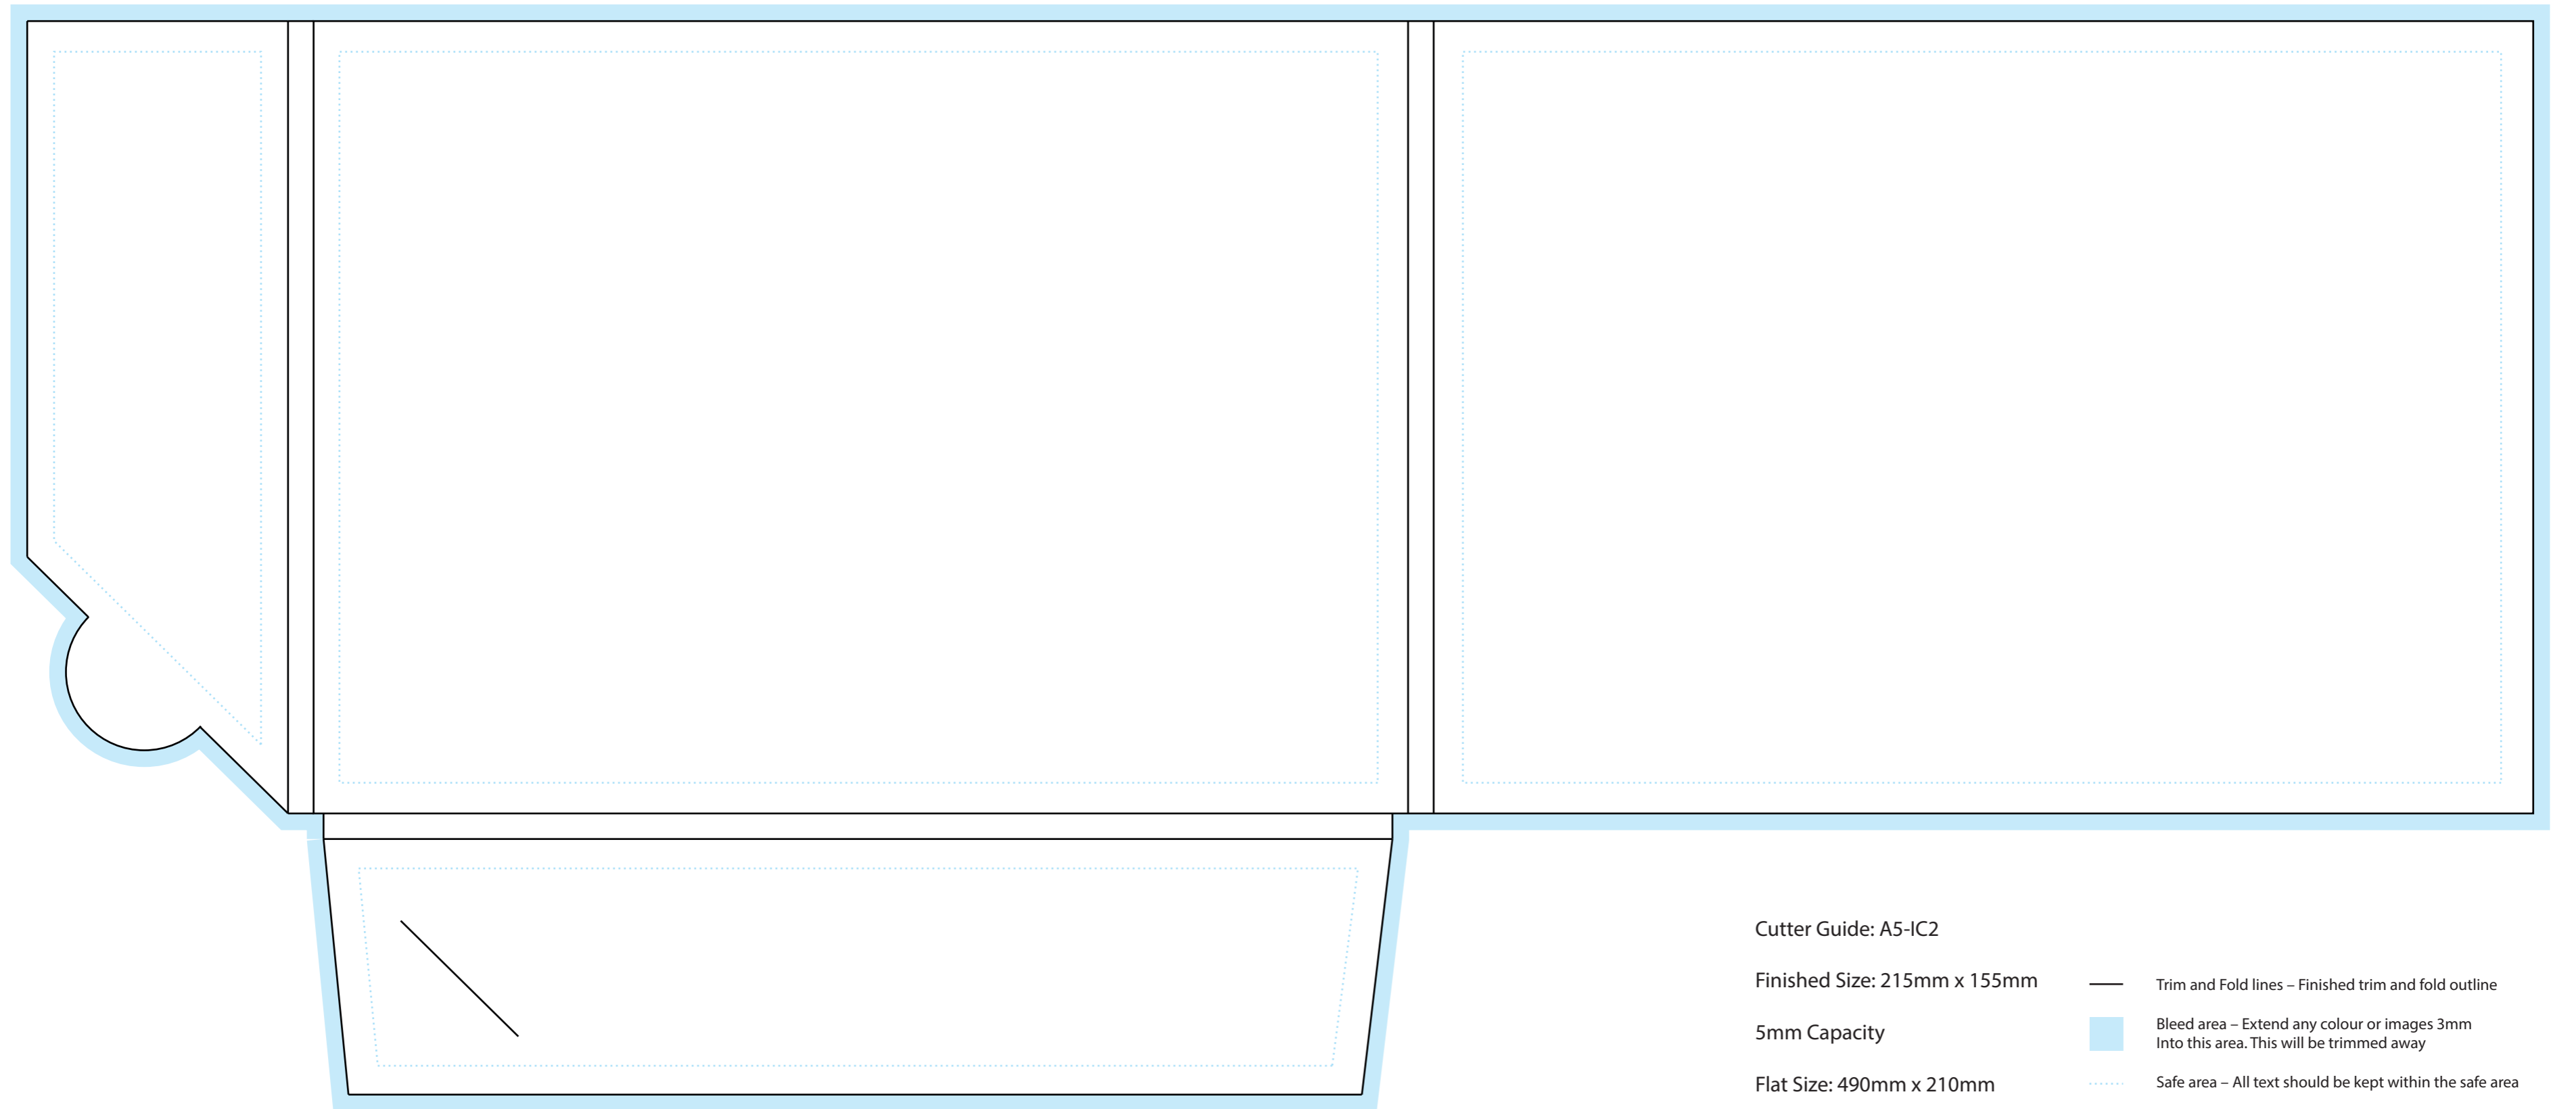

Cutter Guide: A5-IC2

Cutter Guide: A5-IC2

Finished Size: 215mm x 155mm

5mm Capacity

Flat Size: 490mm x 210mm

— Trim and Fold lines – Finished trim and fold outline

■ Bleed area – Extend any colour or images 3mm into this area. This will be trimmed away

⋯ Safe area – All text should be kept within the safe area

OUTER

INNER