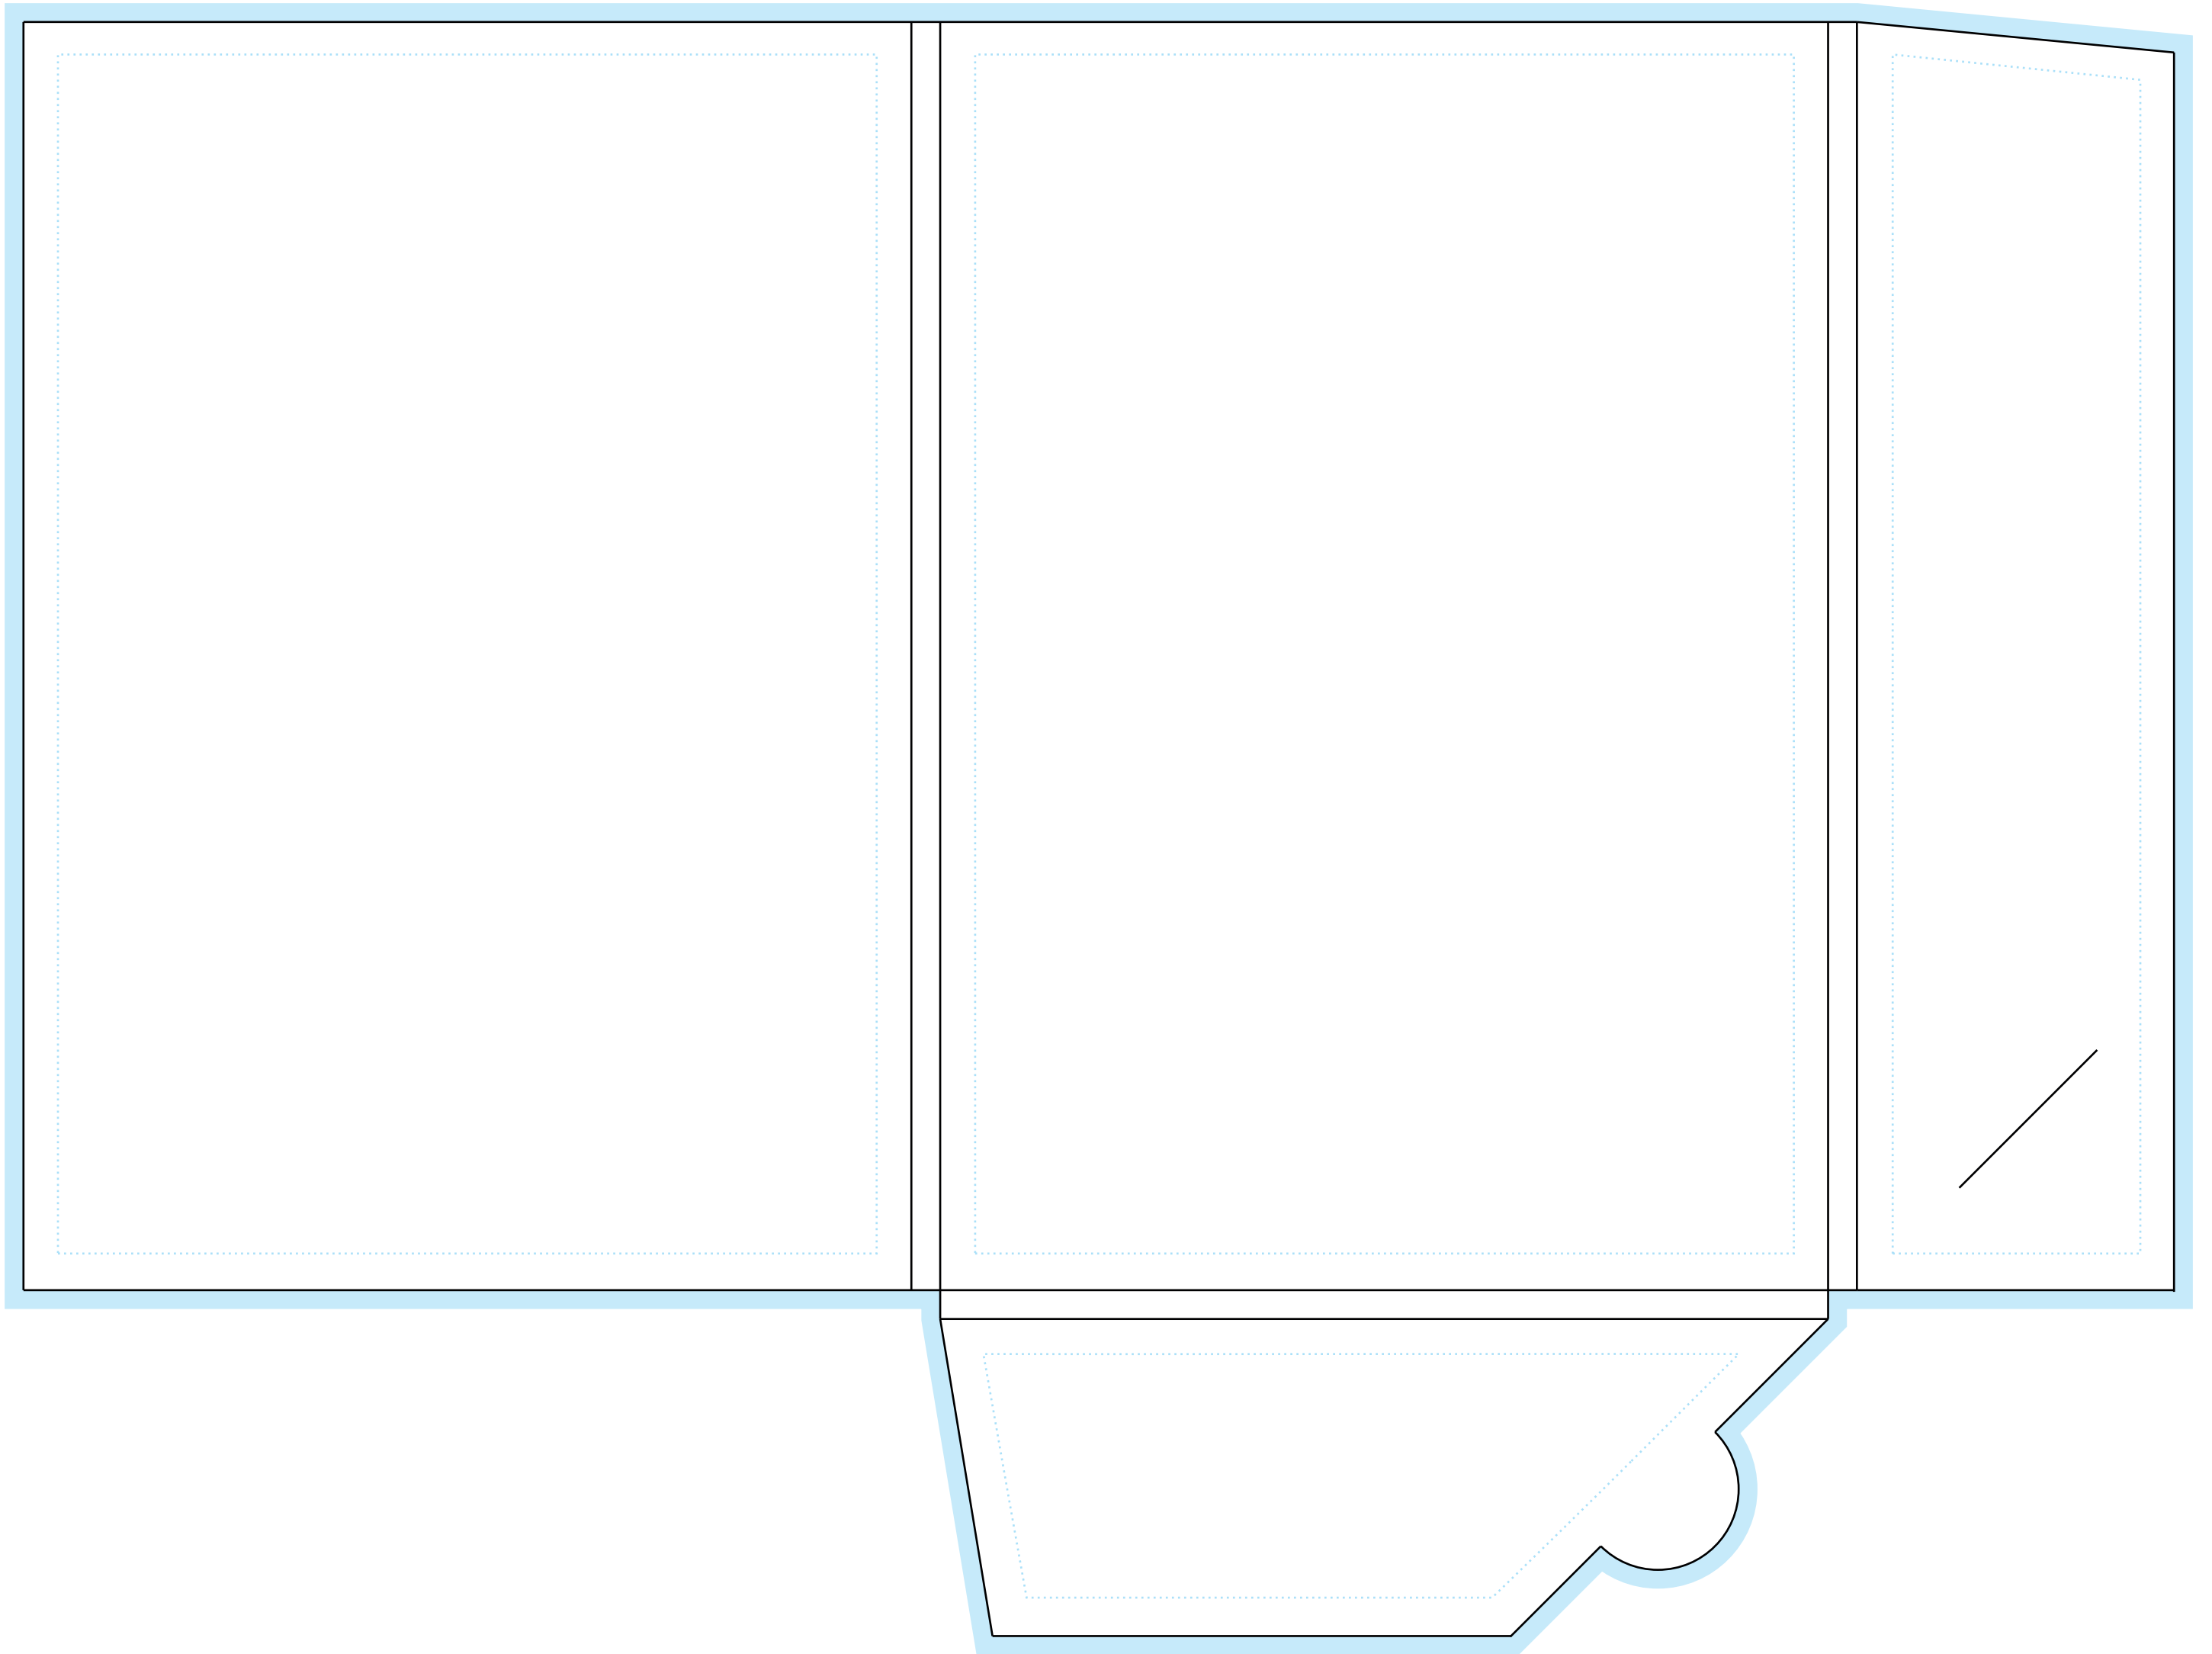

Cutter Guide: A5-IC1

Cutter Guide: A5-IC1

Finished Size: 154mm x 220mm

5mm Capacity

Flat Size: 375mm x 280mm

— Trim and Fold lines – Finished trim and fold outline

■ Bleed area – Extend any colour or images 3mm into this area. This will be trimmed away

⋯ Safe area – All text should be kept within the safe area

INNER