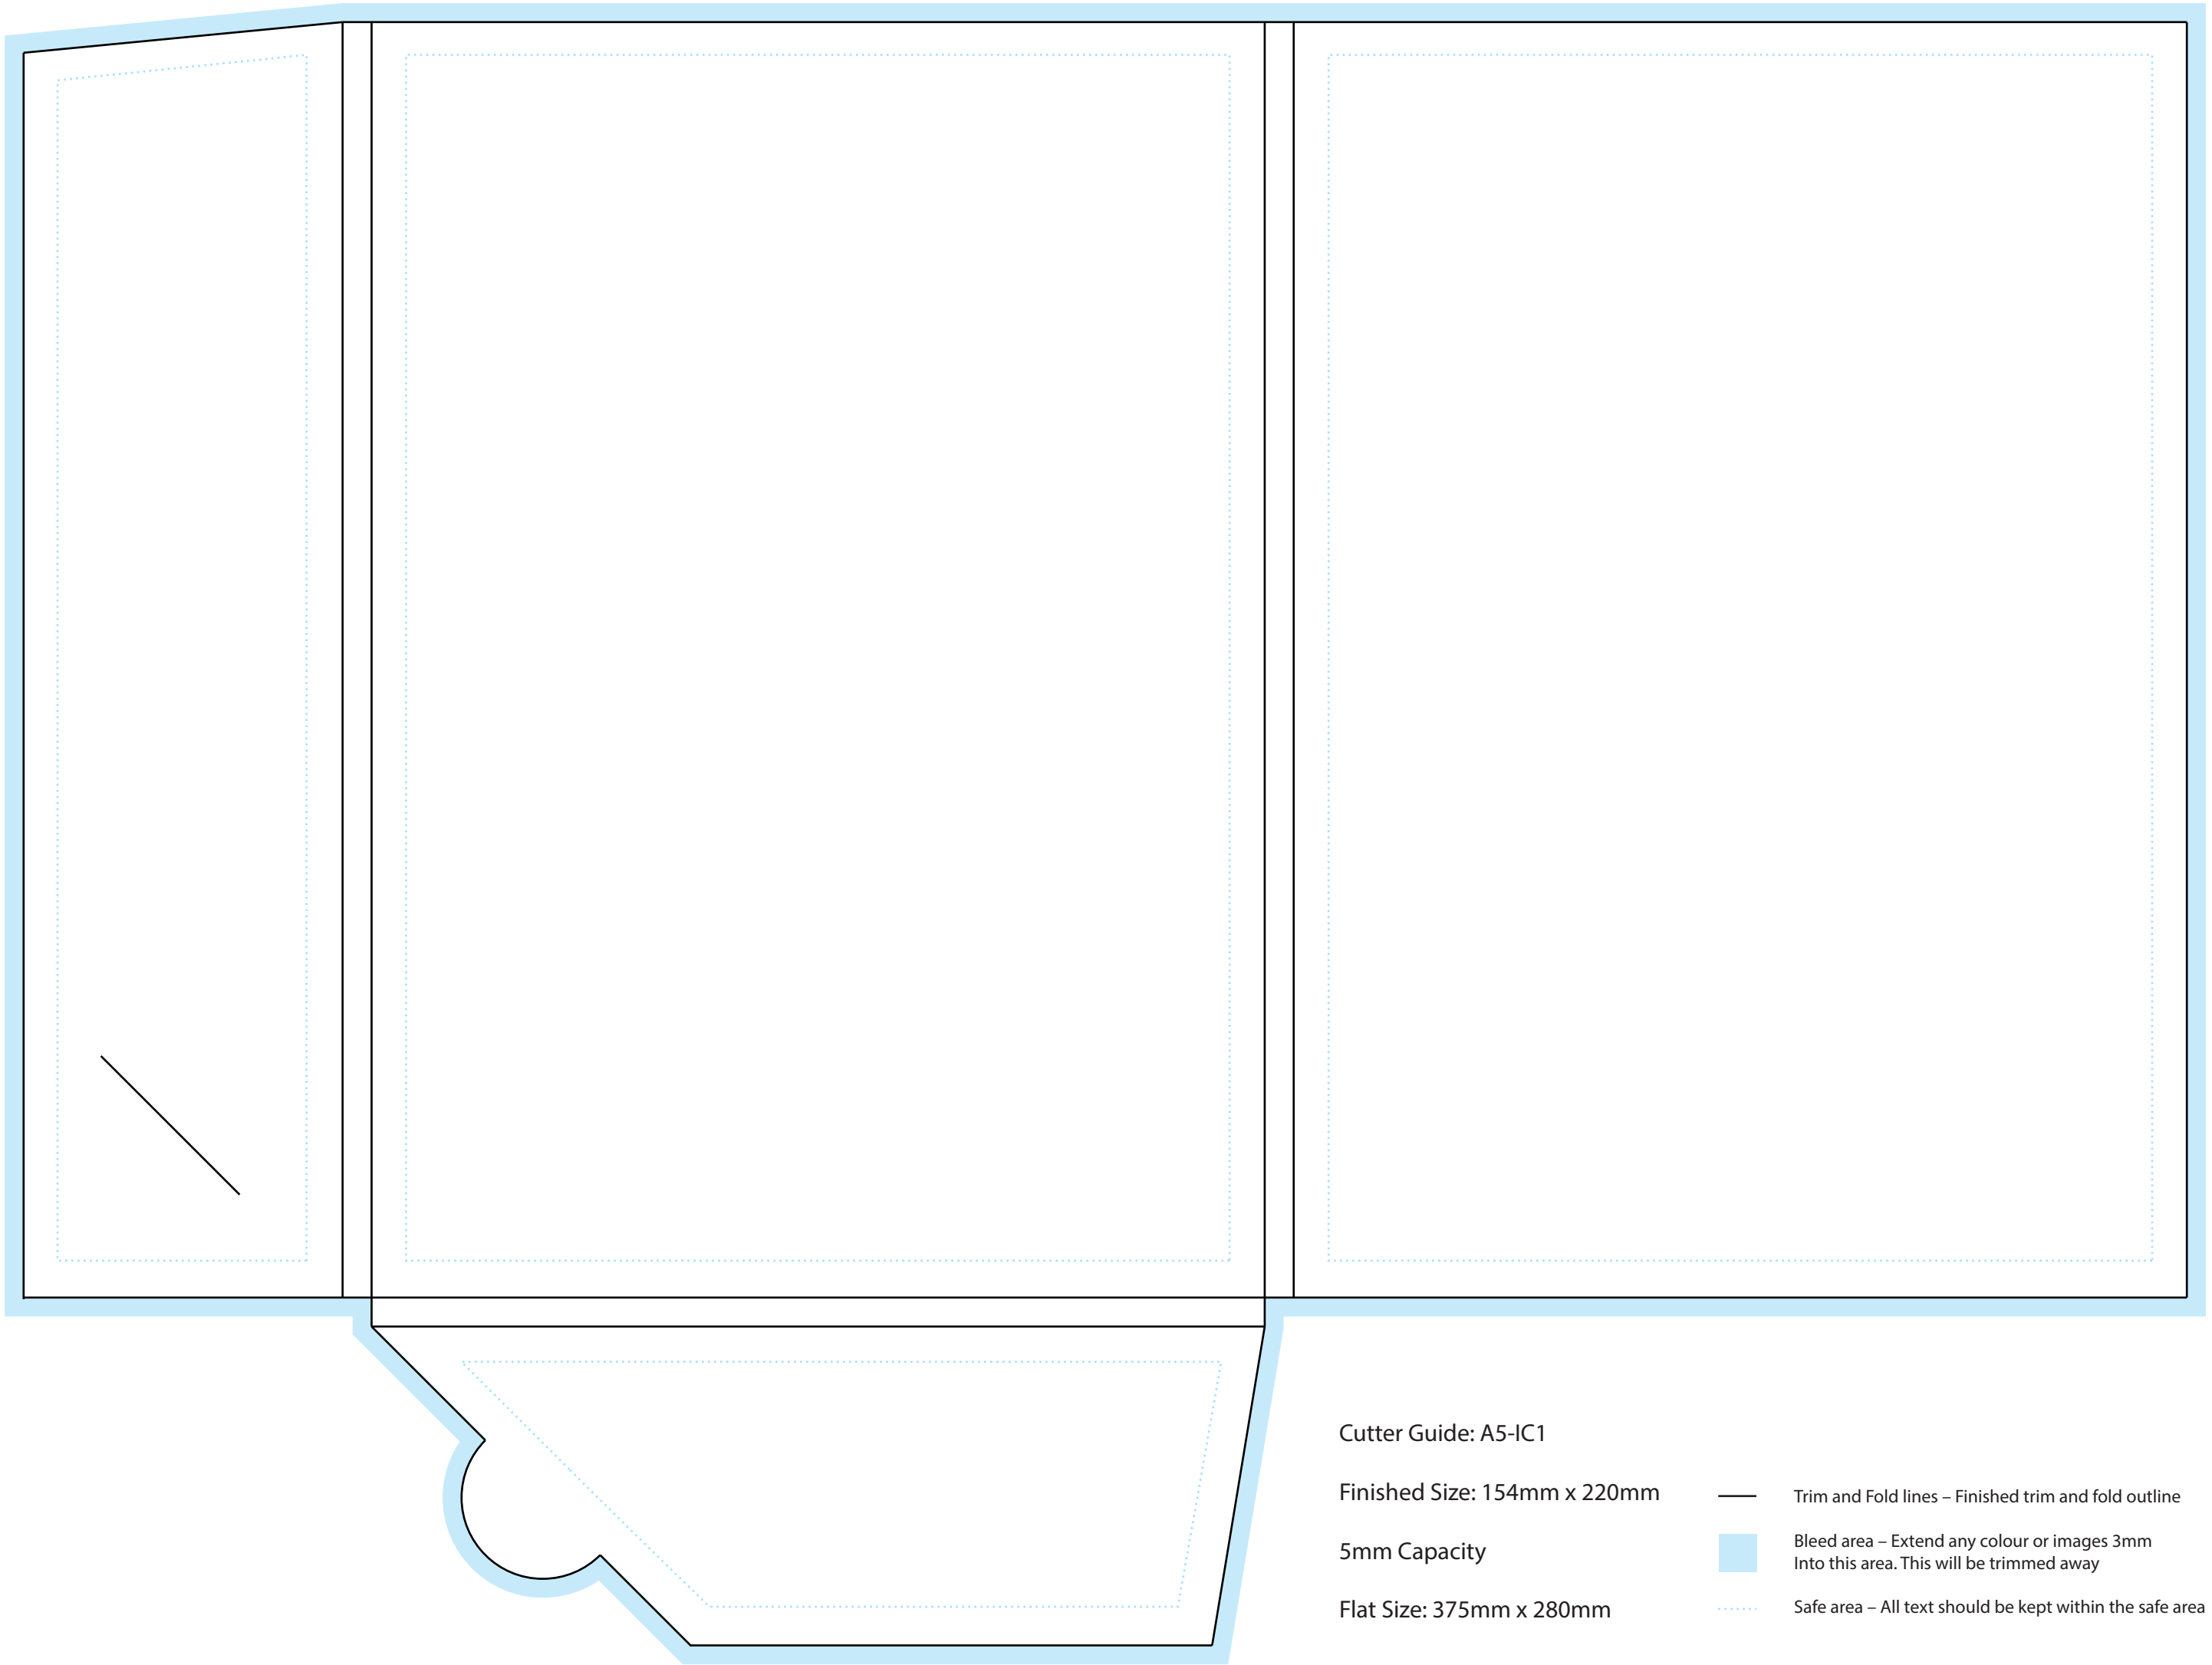

Cutter Guide: A5-IC1

Cutter Guide: A5-IC1

Finished Size: 154mm x 220mm

5mm Capacity

Flat Size: 375mm x 280mm

— Trim and Fold lines – Finished trim and fold outline

■ Bleed area – Extend any colour or images 3mm into this area. This will be trimmed away

⋯ Safe area – All text should be kept within the safe area

INNER