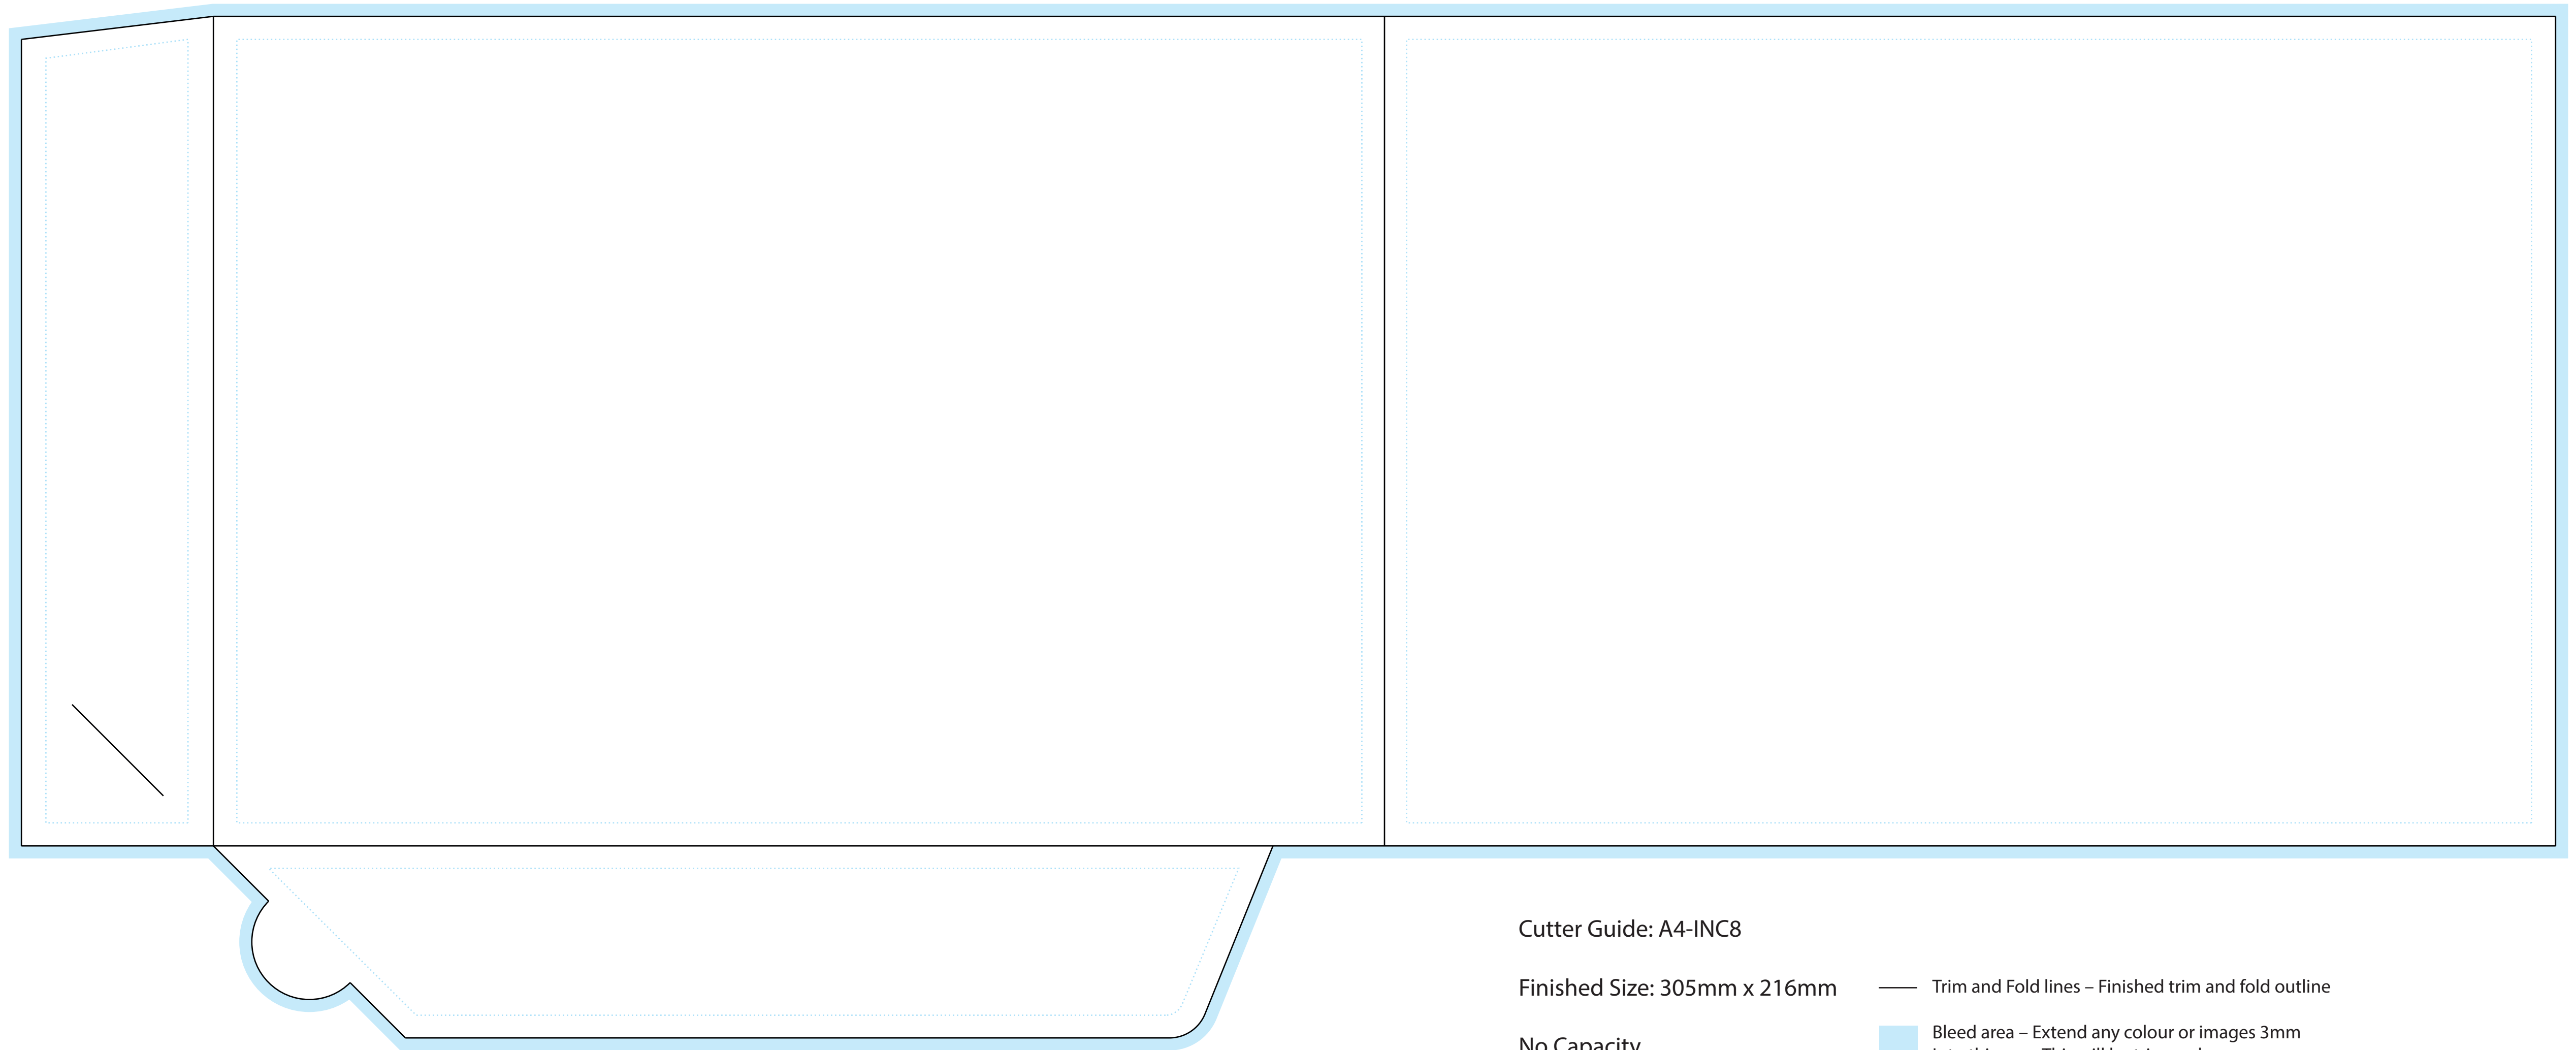

Cutter Guide: A4-INC8

Cutter Guide: A4-INC8

Finished Size: 305mm x 216mm

No Capacity

Flat Size: 660mm x 266mm

— Trim and Fold lines – Finished trim and fold outline

■ Bleed area – Extend any colour or images 3mm
Into this area. This will be trimmed away

⋯ Safe area – All text should be kept within the safe area

INNER