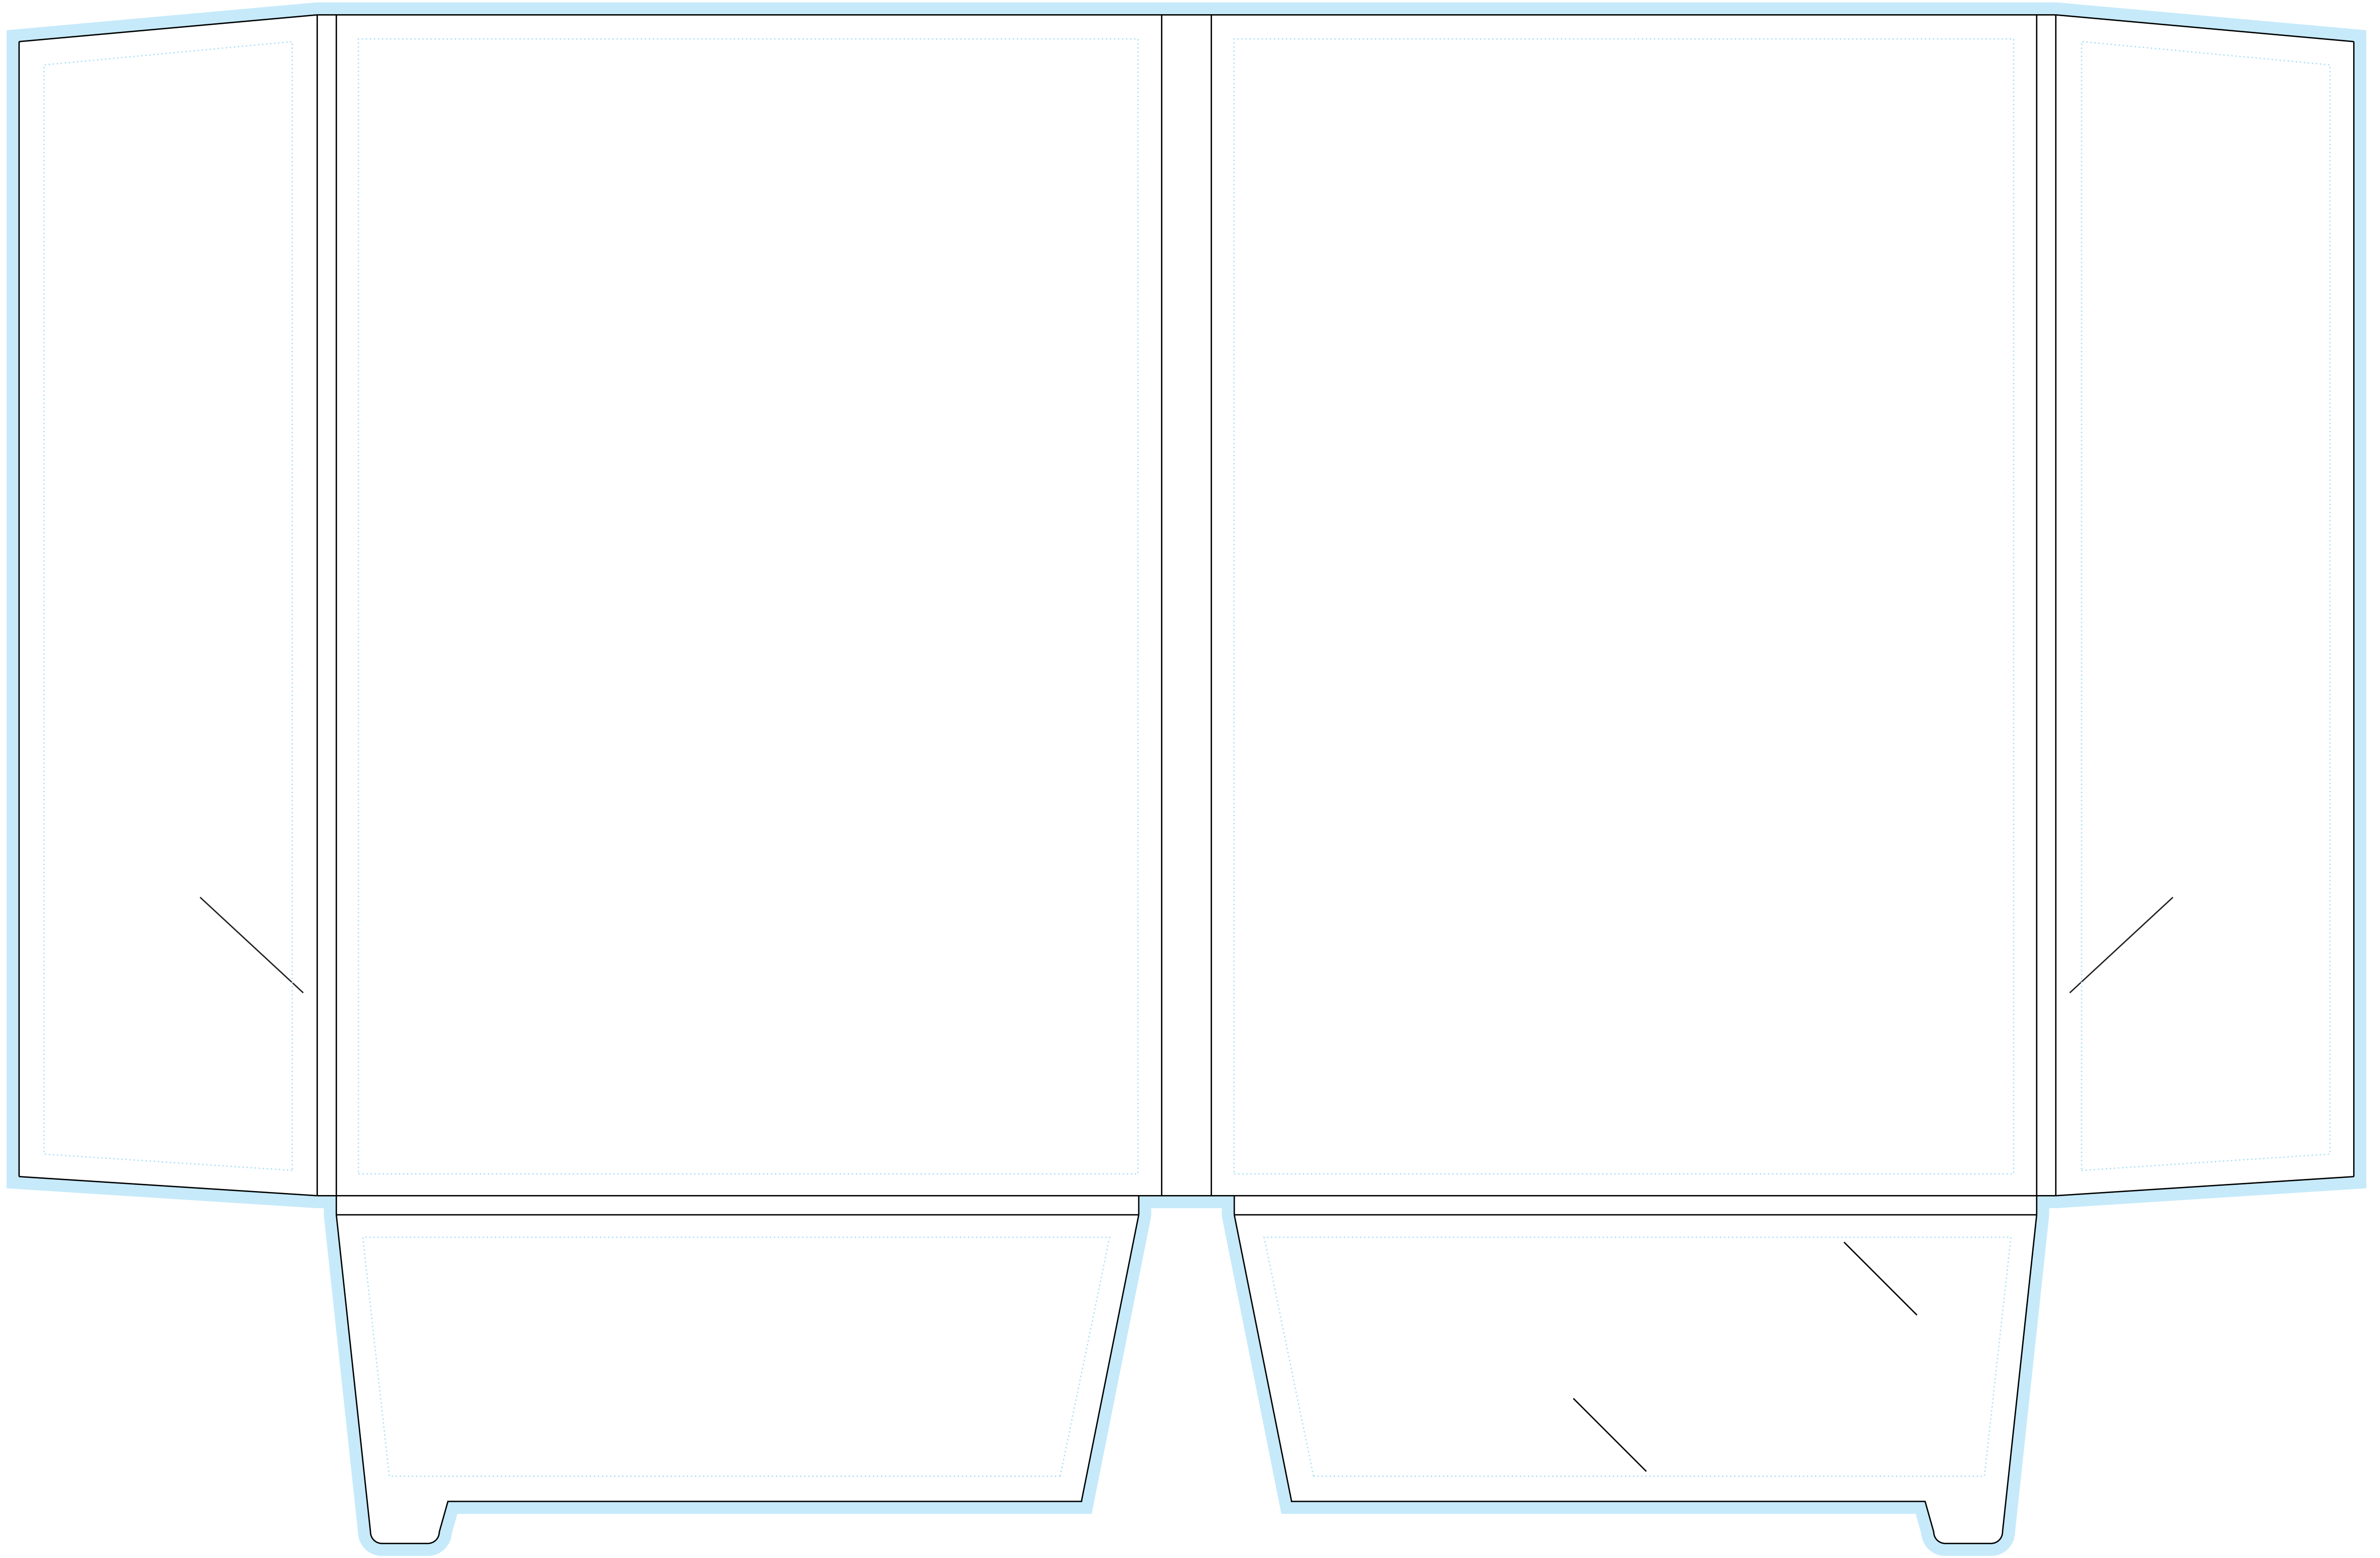

Cutter Guide: A4-IC7

Finished Size: 216mm x 309mm

13mm Capacity (2 x 5mm pockets)

Flat Size: 611mm x 400mm

— Trim and Fold lines – Finished trim and fold outline

■ Bleed area – Extend any colour or images 3mm into this area. This will be trimmed away

⋯ Safe area – All text should be kept within the safe area

INNER