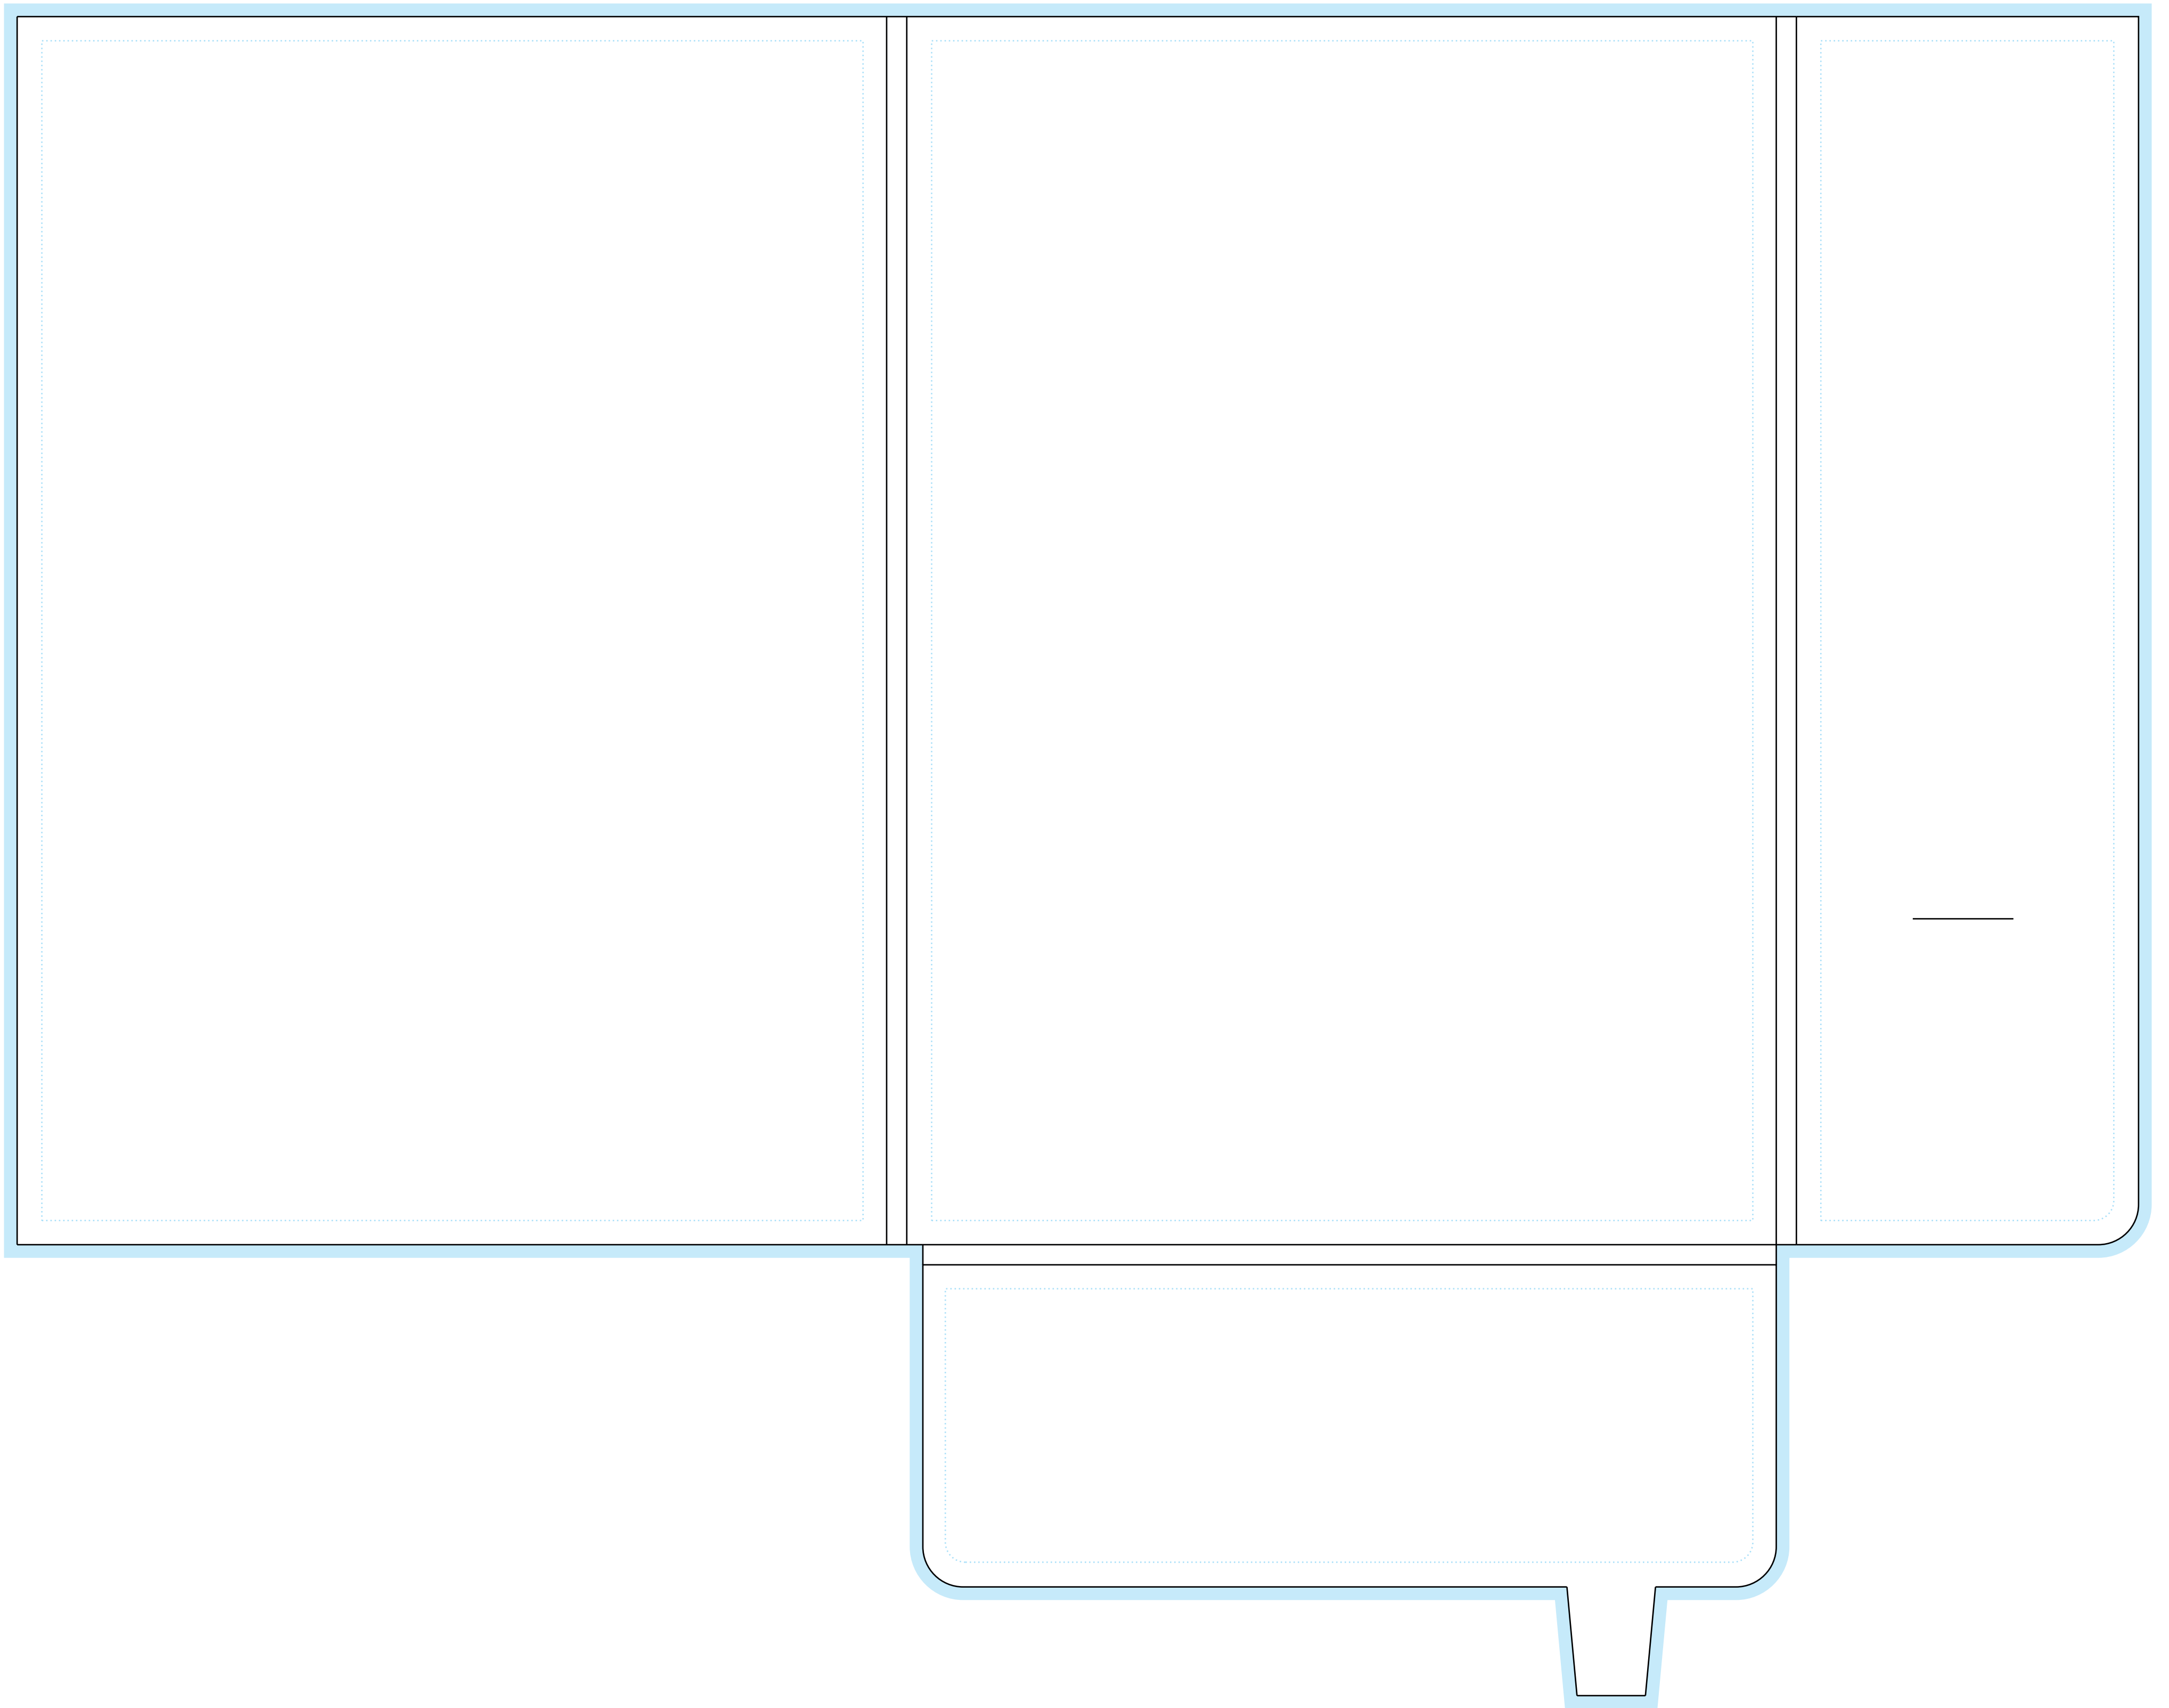

Cutter Guide: A4-IC4

Finished Size: 216mm x 305mm

No Capacity

Flat Size: 527mm x 417mm

— Trim and Fold lines – Finished trim and fold outline

■ Bleed area – Extend any colour or images 3mm into this area. This will be trimmed away

⋯ Safe area – All text should be kept within the safe area

—

INNER