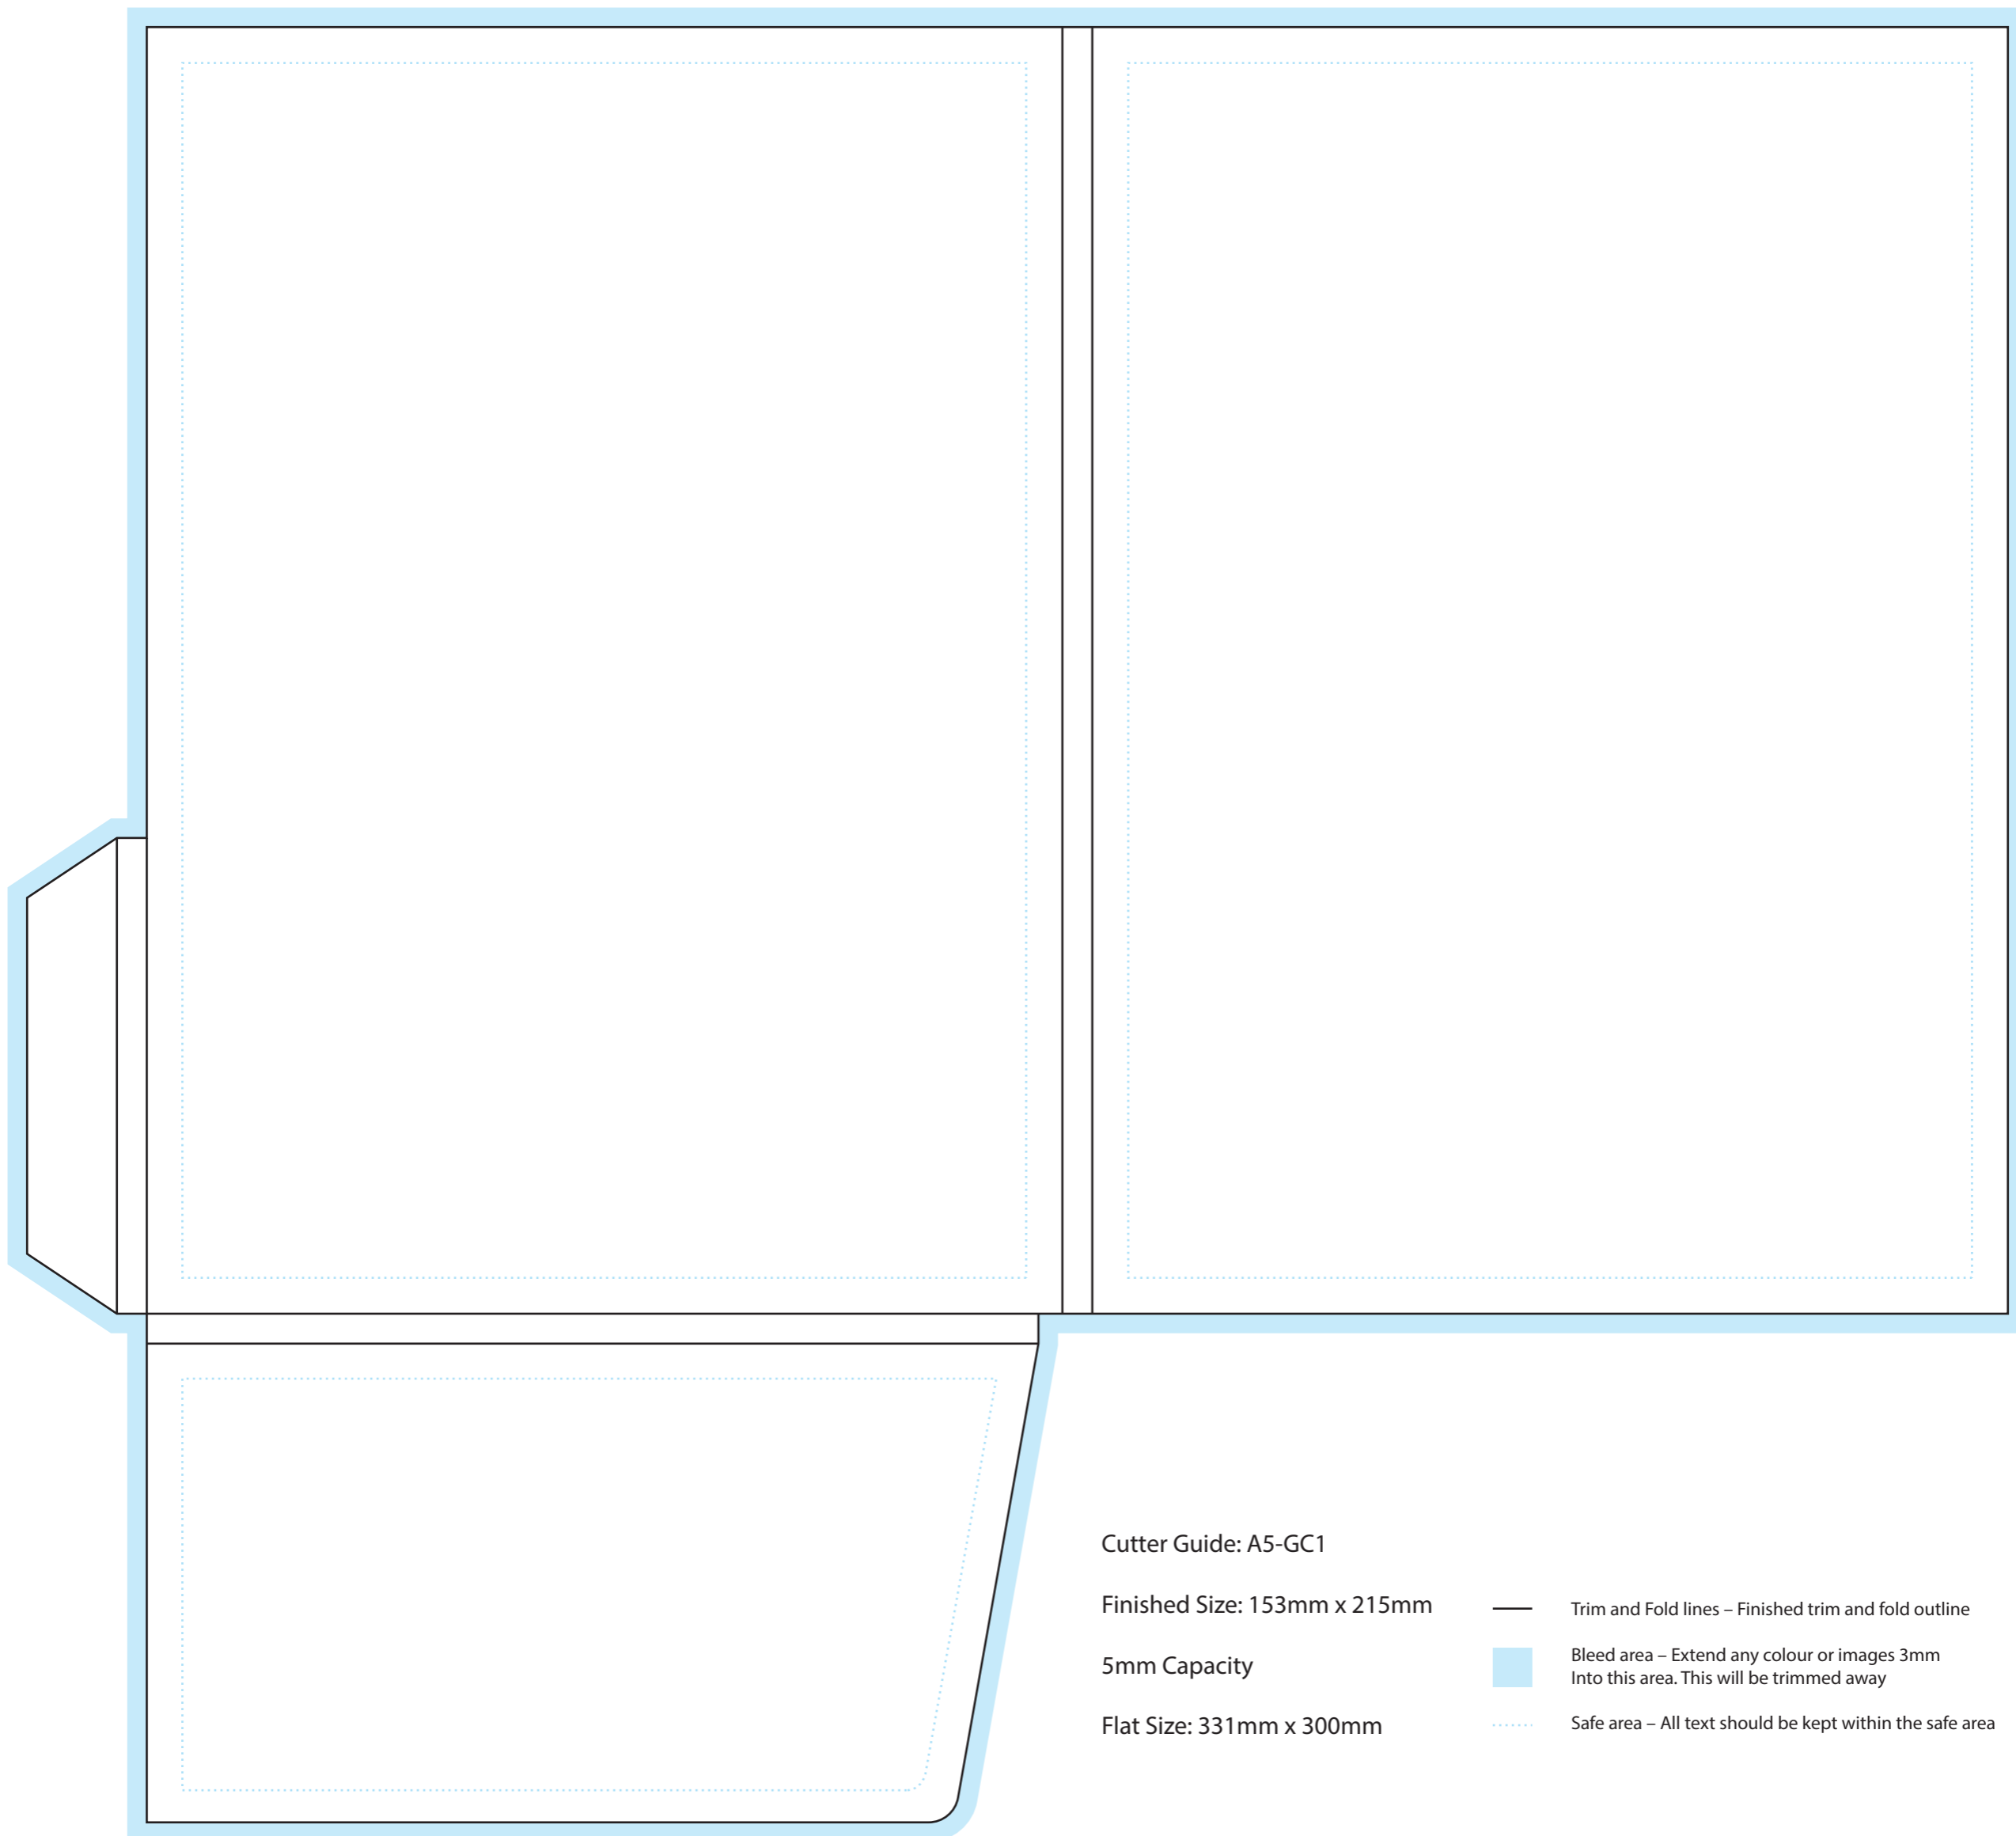

Cutter Guide: A5-GC1

Cutter Guide: A5-GC1

Finished Size: 153mm x 215mm

5mm Capacity

Flat Size: 331mm x 300mm

— Trim and Fold lines – Finished trim and fold outline

■ Bleed area – Extend any colour or images 3mm into this area. This will be trimmed away

⋯ Safe area – All text should be kept within the safe area

OUTER

INNER