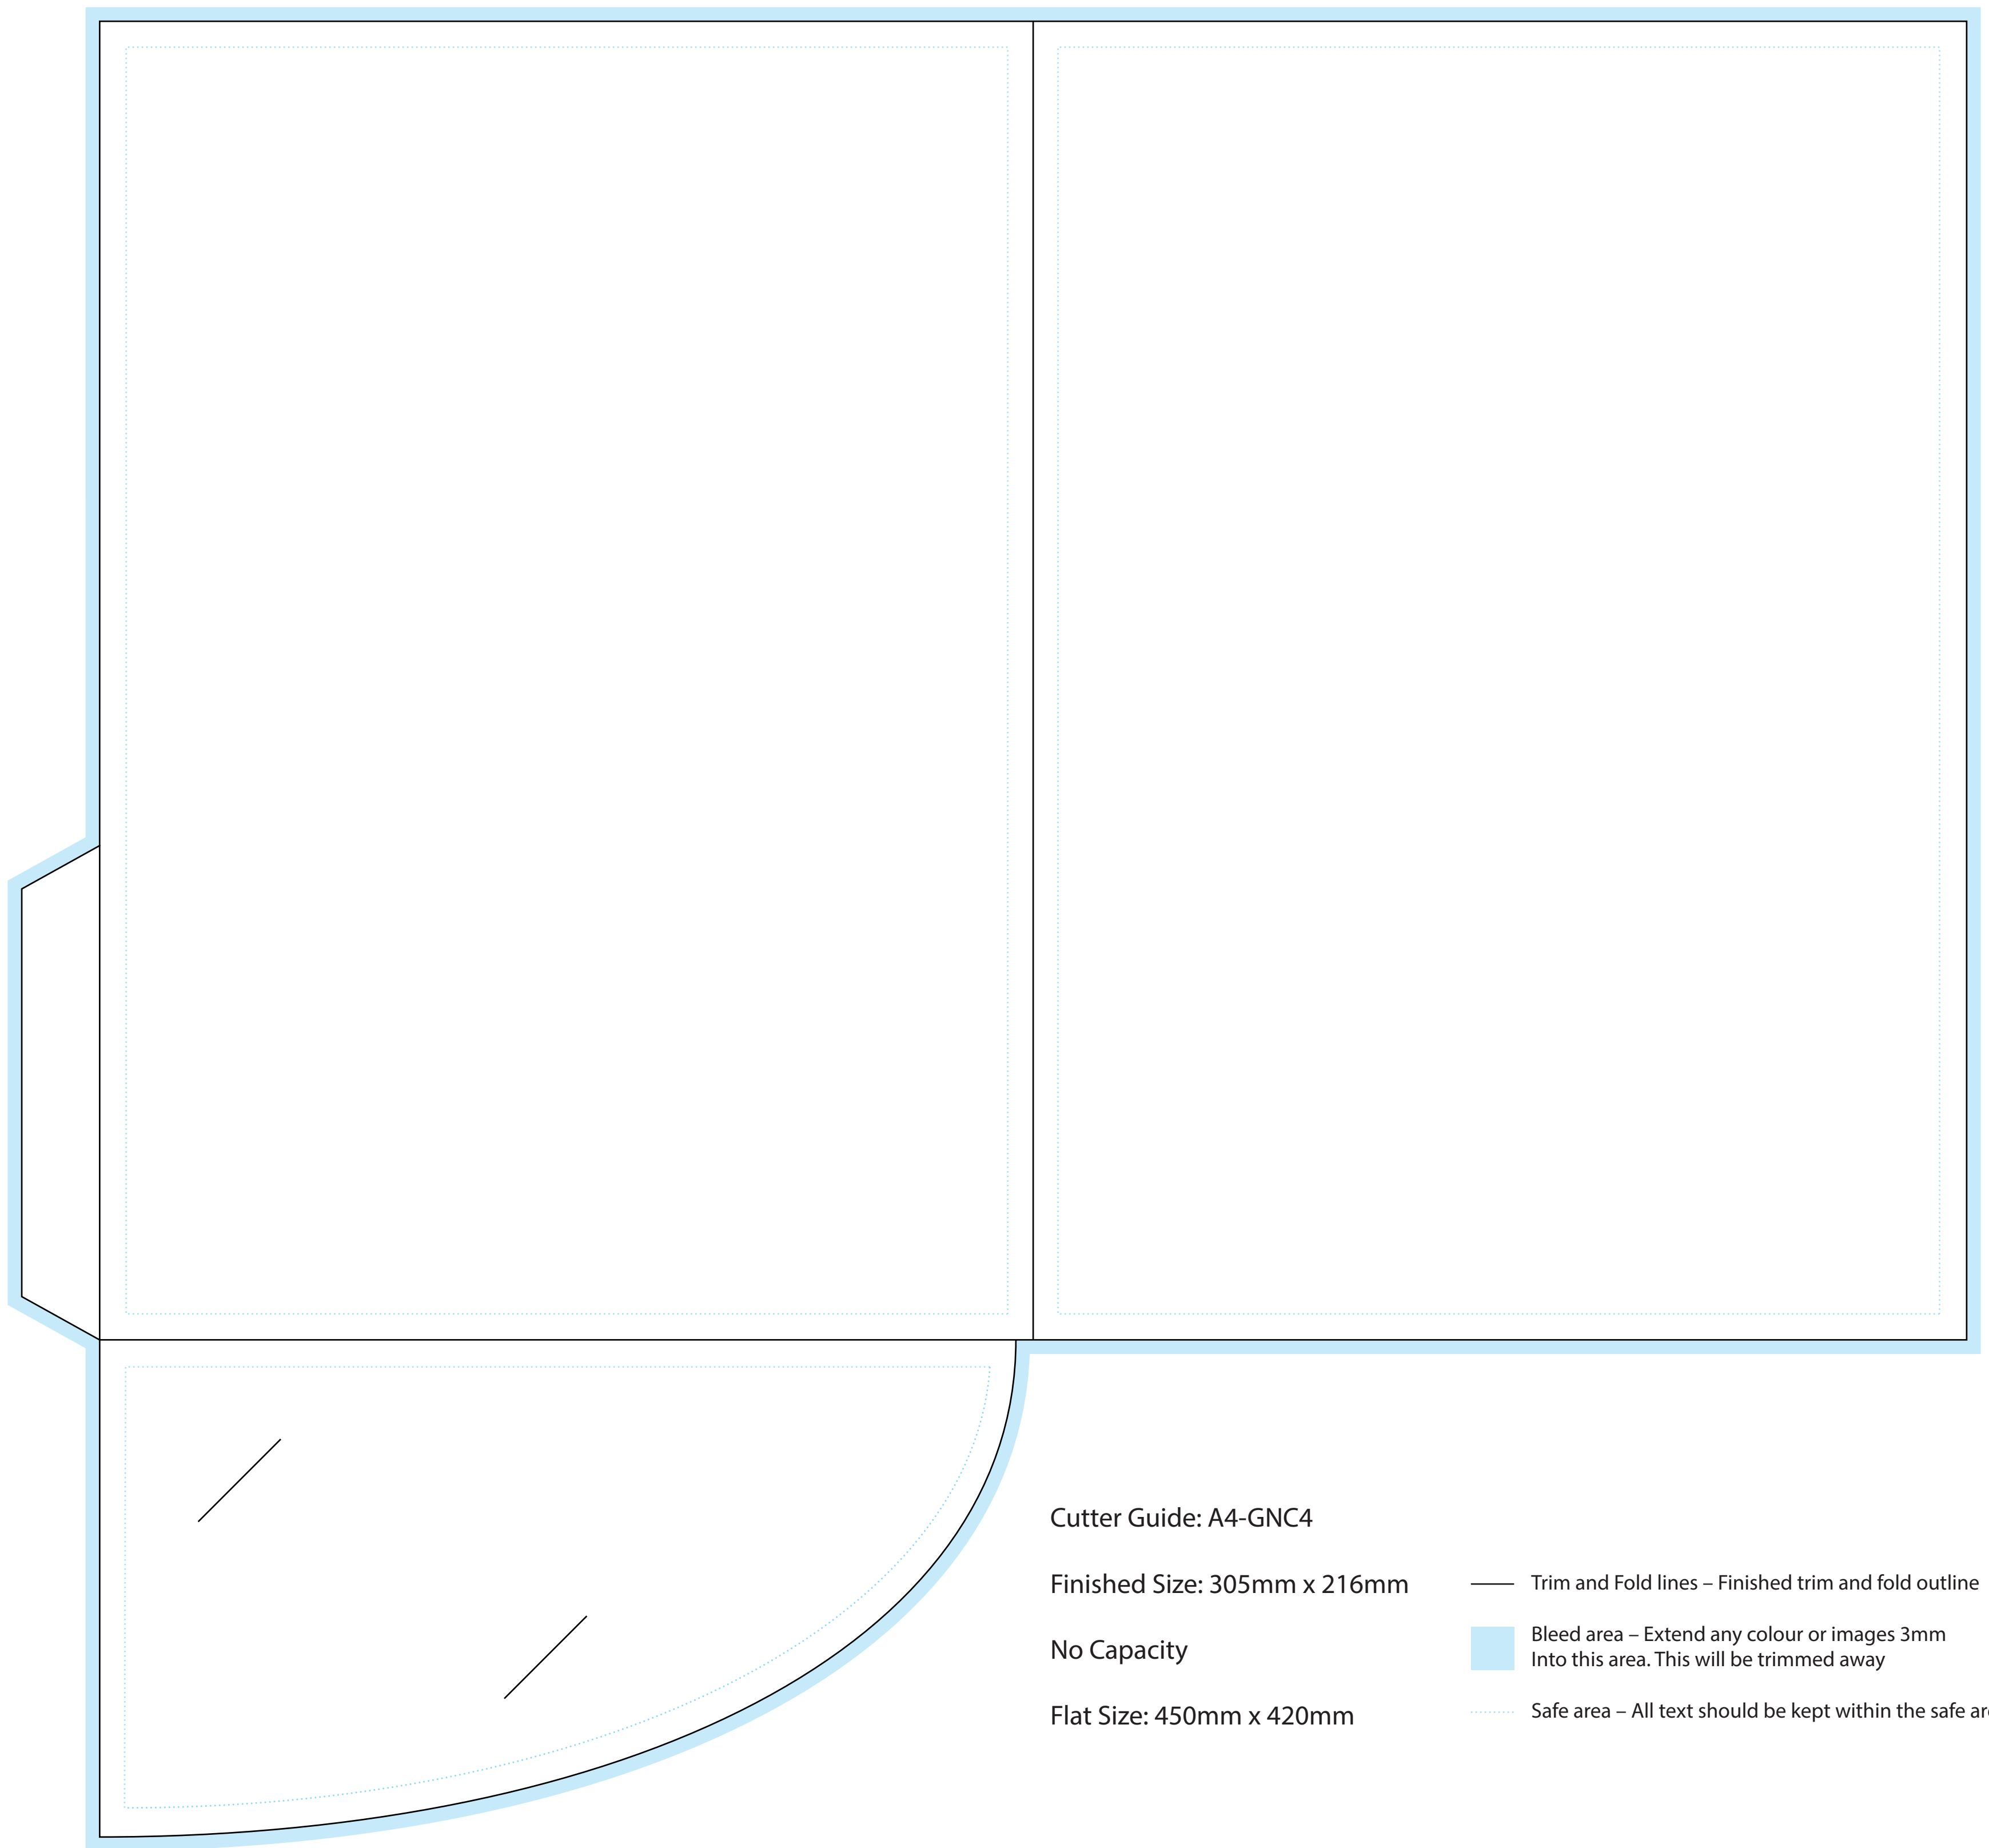

Cutter Guide: A4-GNC4

Cutter Guide: A4-GNC4

Finished Size: 305mm x 216mm

No Capacity

Flat Size: 450mm x 420mm

— Trim and Fold lines – Finished trim and fold outline

■ Bleed area – Extend any colour or images 3mm  
Into this area. This will be trimmed away

⋯ Safe area – All text should be kept within the safe area

INNER