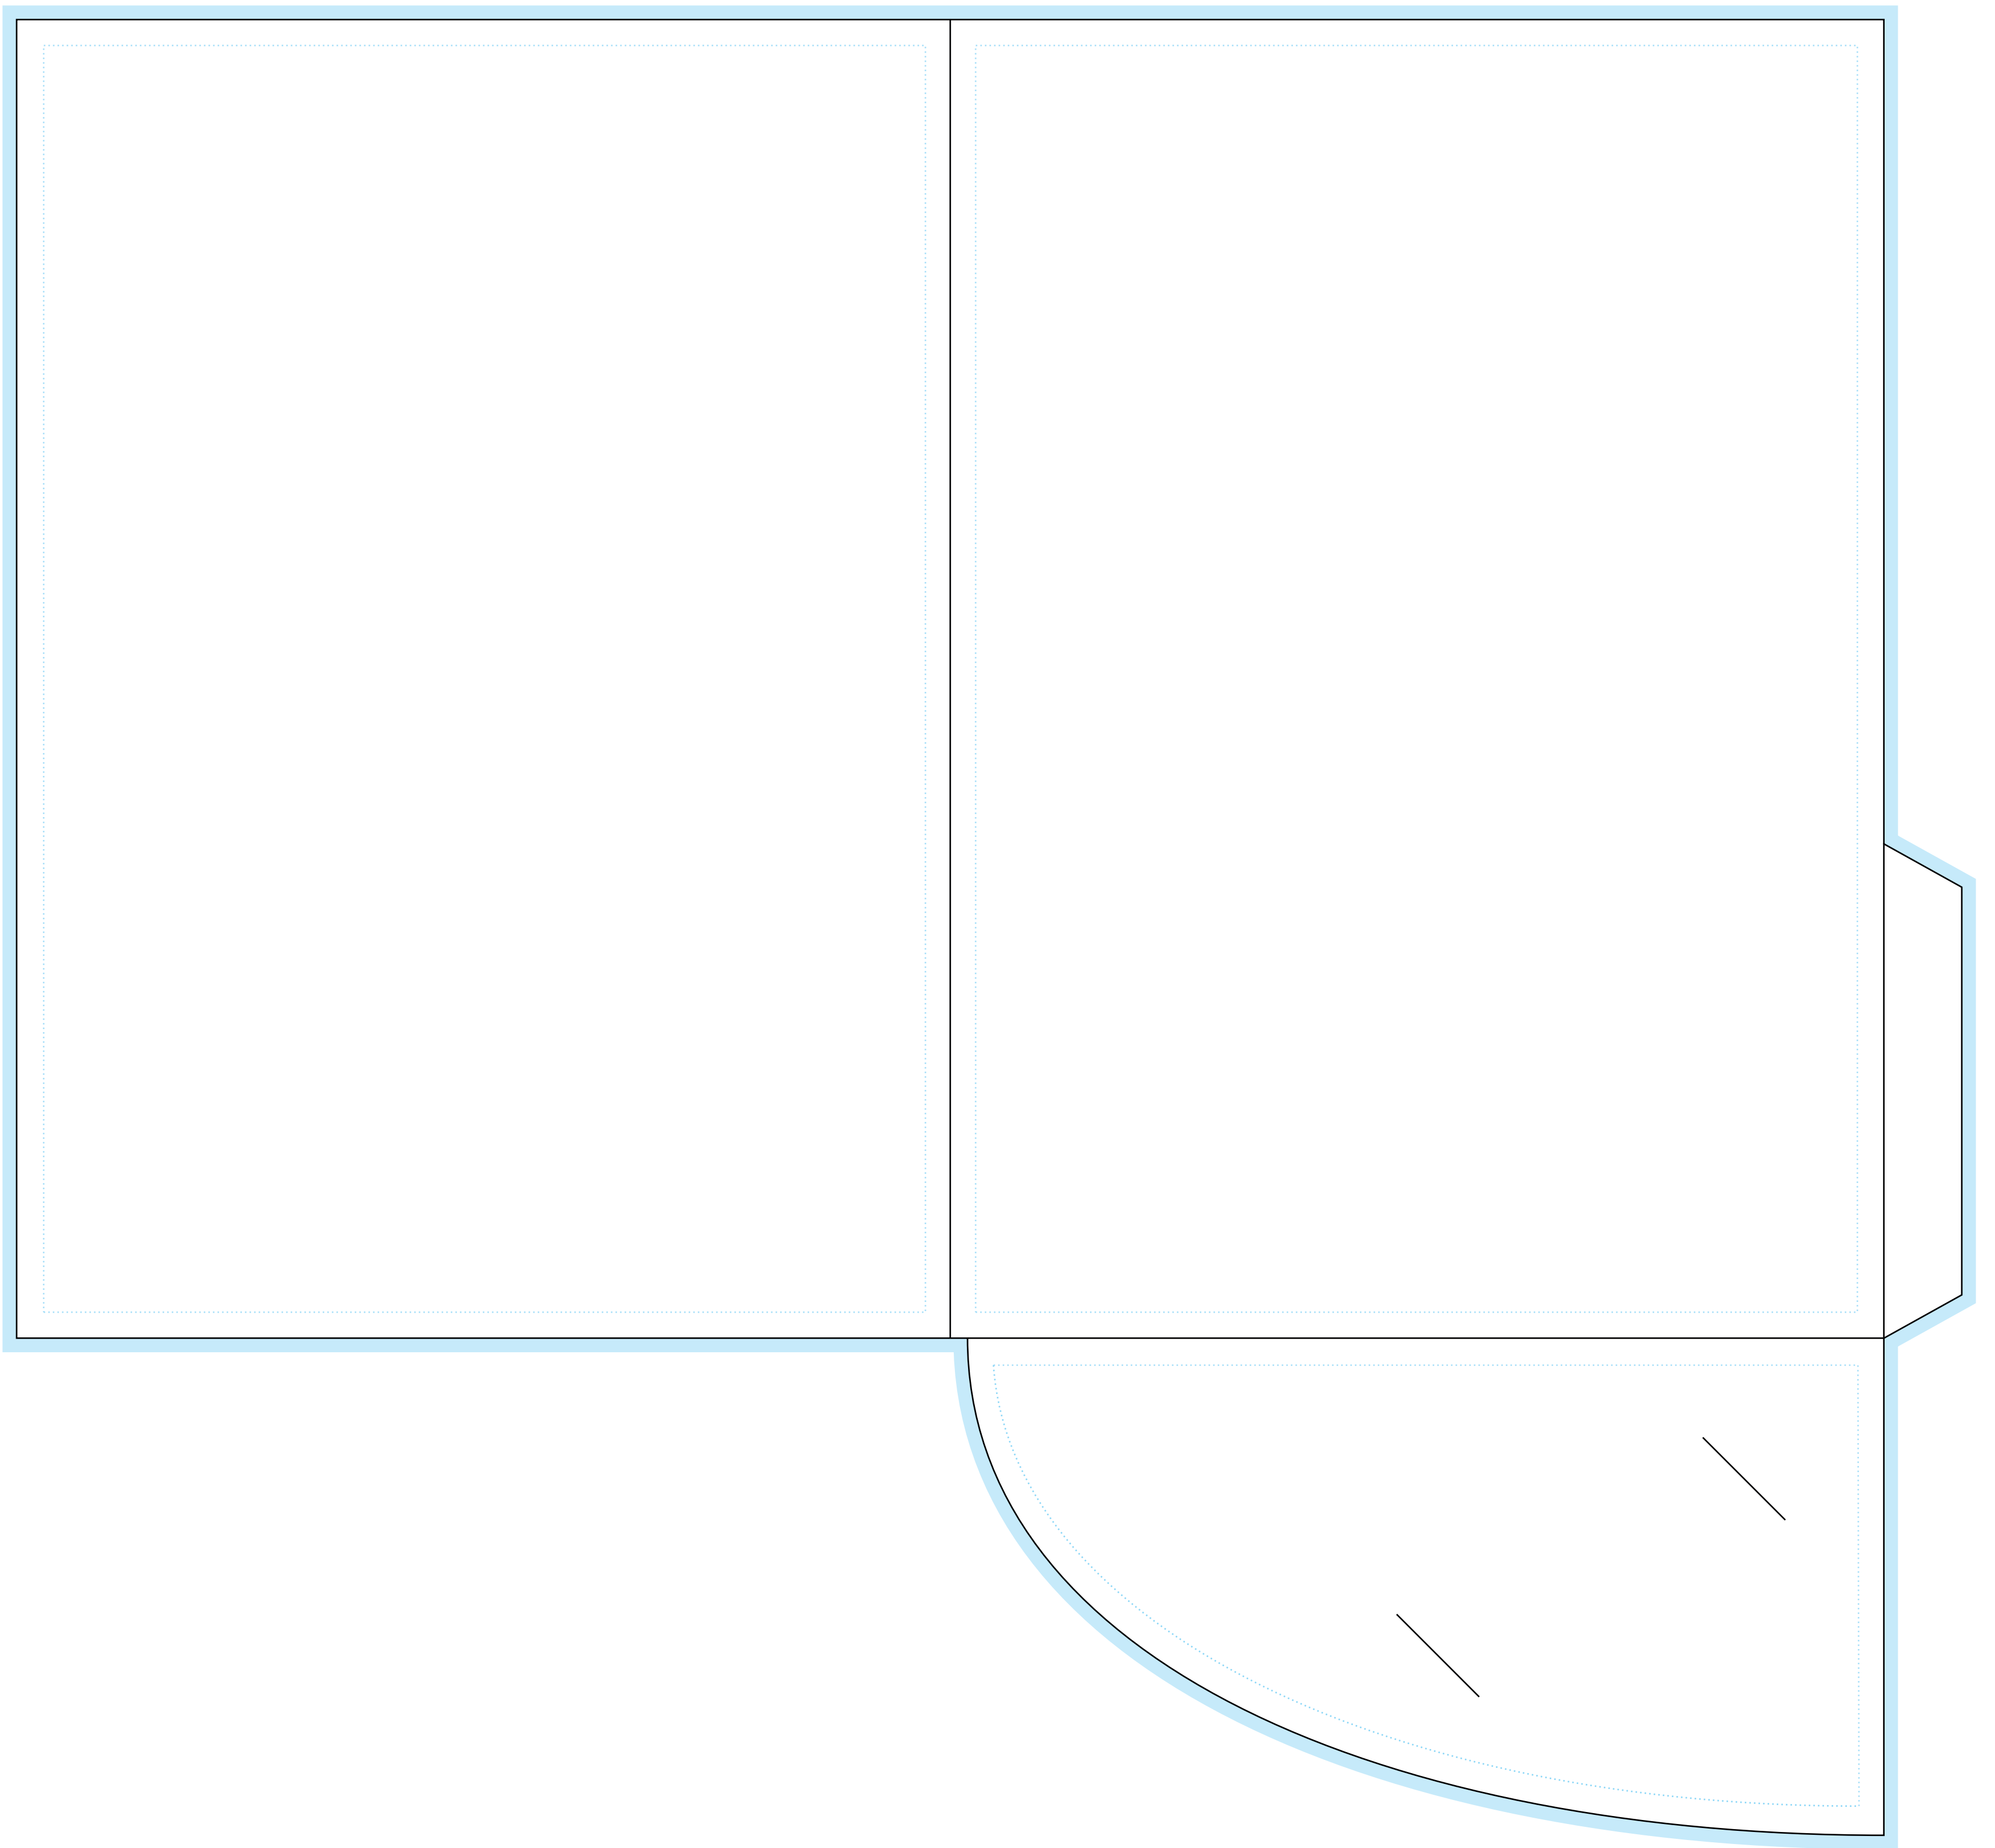

Cutter Guide: A4-GNC4

Cutter Guide: A4-GNC4

Finished Size: 305mm x 216mm

No Capacity

Flat Size: 450mm x 420mm

— Trim and Fold lines – Finished trim and fold outline

■ Bleed area – Extend any colour or images 3mm  
Into this area. This will be trimmed away

⋯ Safe area – All text should be kept within the safe area

INNER