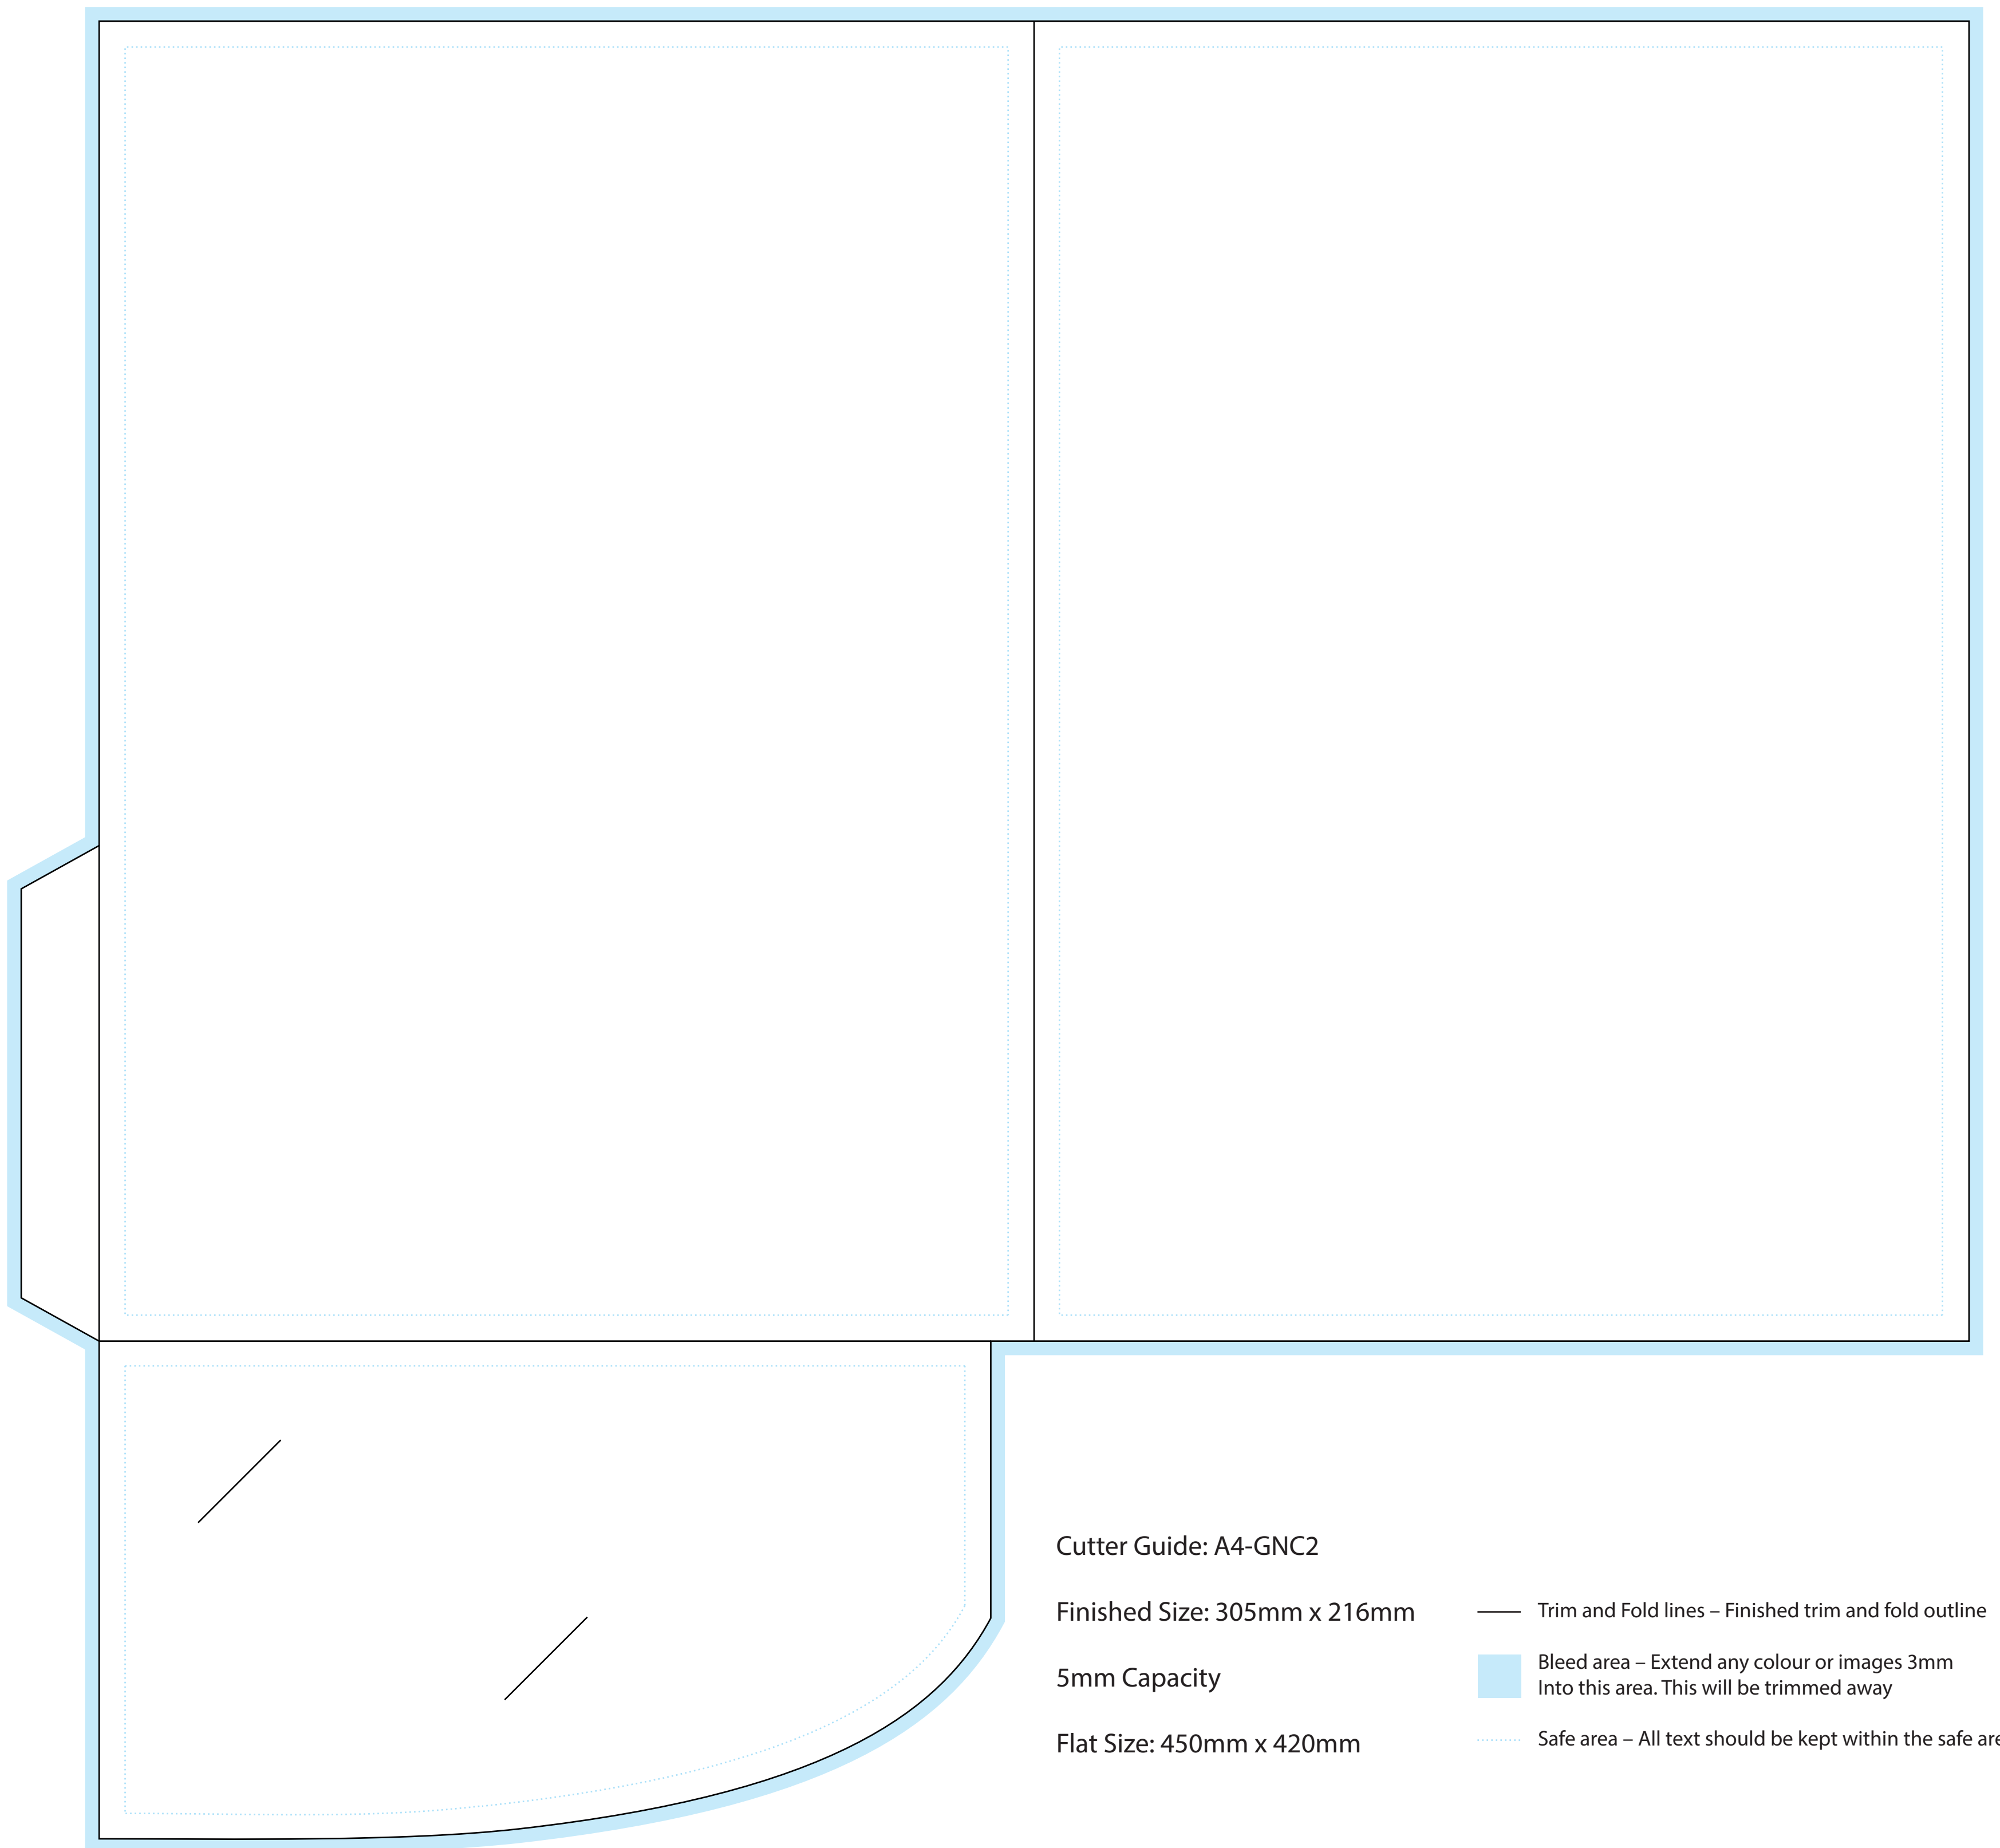

Cutter Guide: A4-GNC2

Cutter Guide: A4-GNC2

Finished Size: 305mm x 216mm

5mm Capacity

Flat Size: 450mm x 420mm

— Trim and Fold lines – Finished trim and fold outline

■ Bleed area – Extend any colour or images 3mm
Into this area. This will be trimmed away

⋯ Safe area – All text should be kept within the safe area

INNER