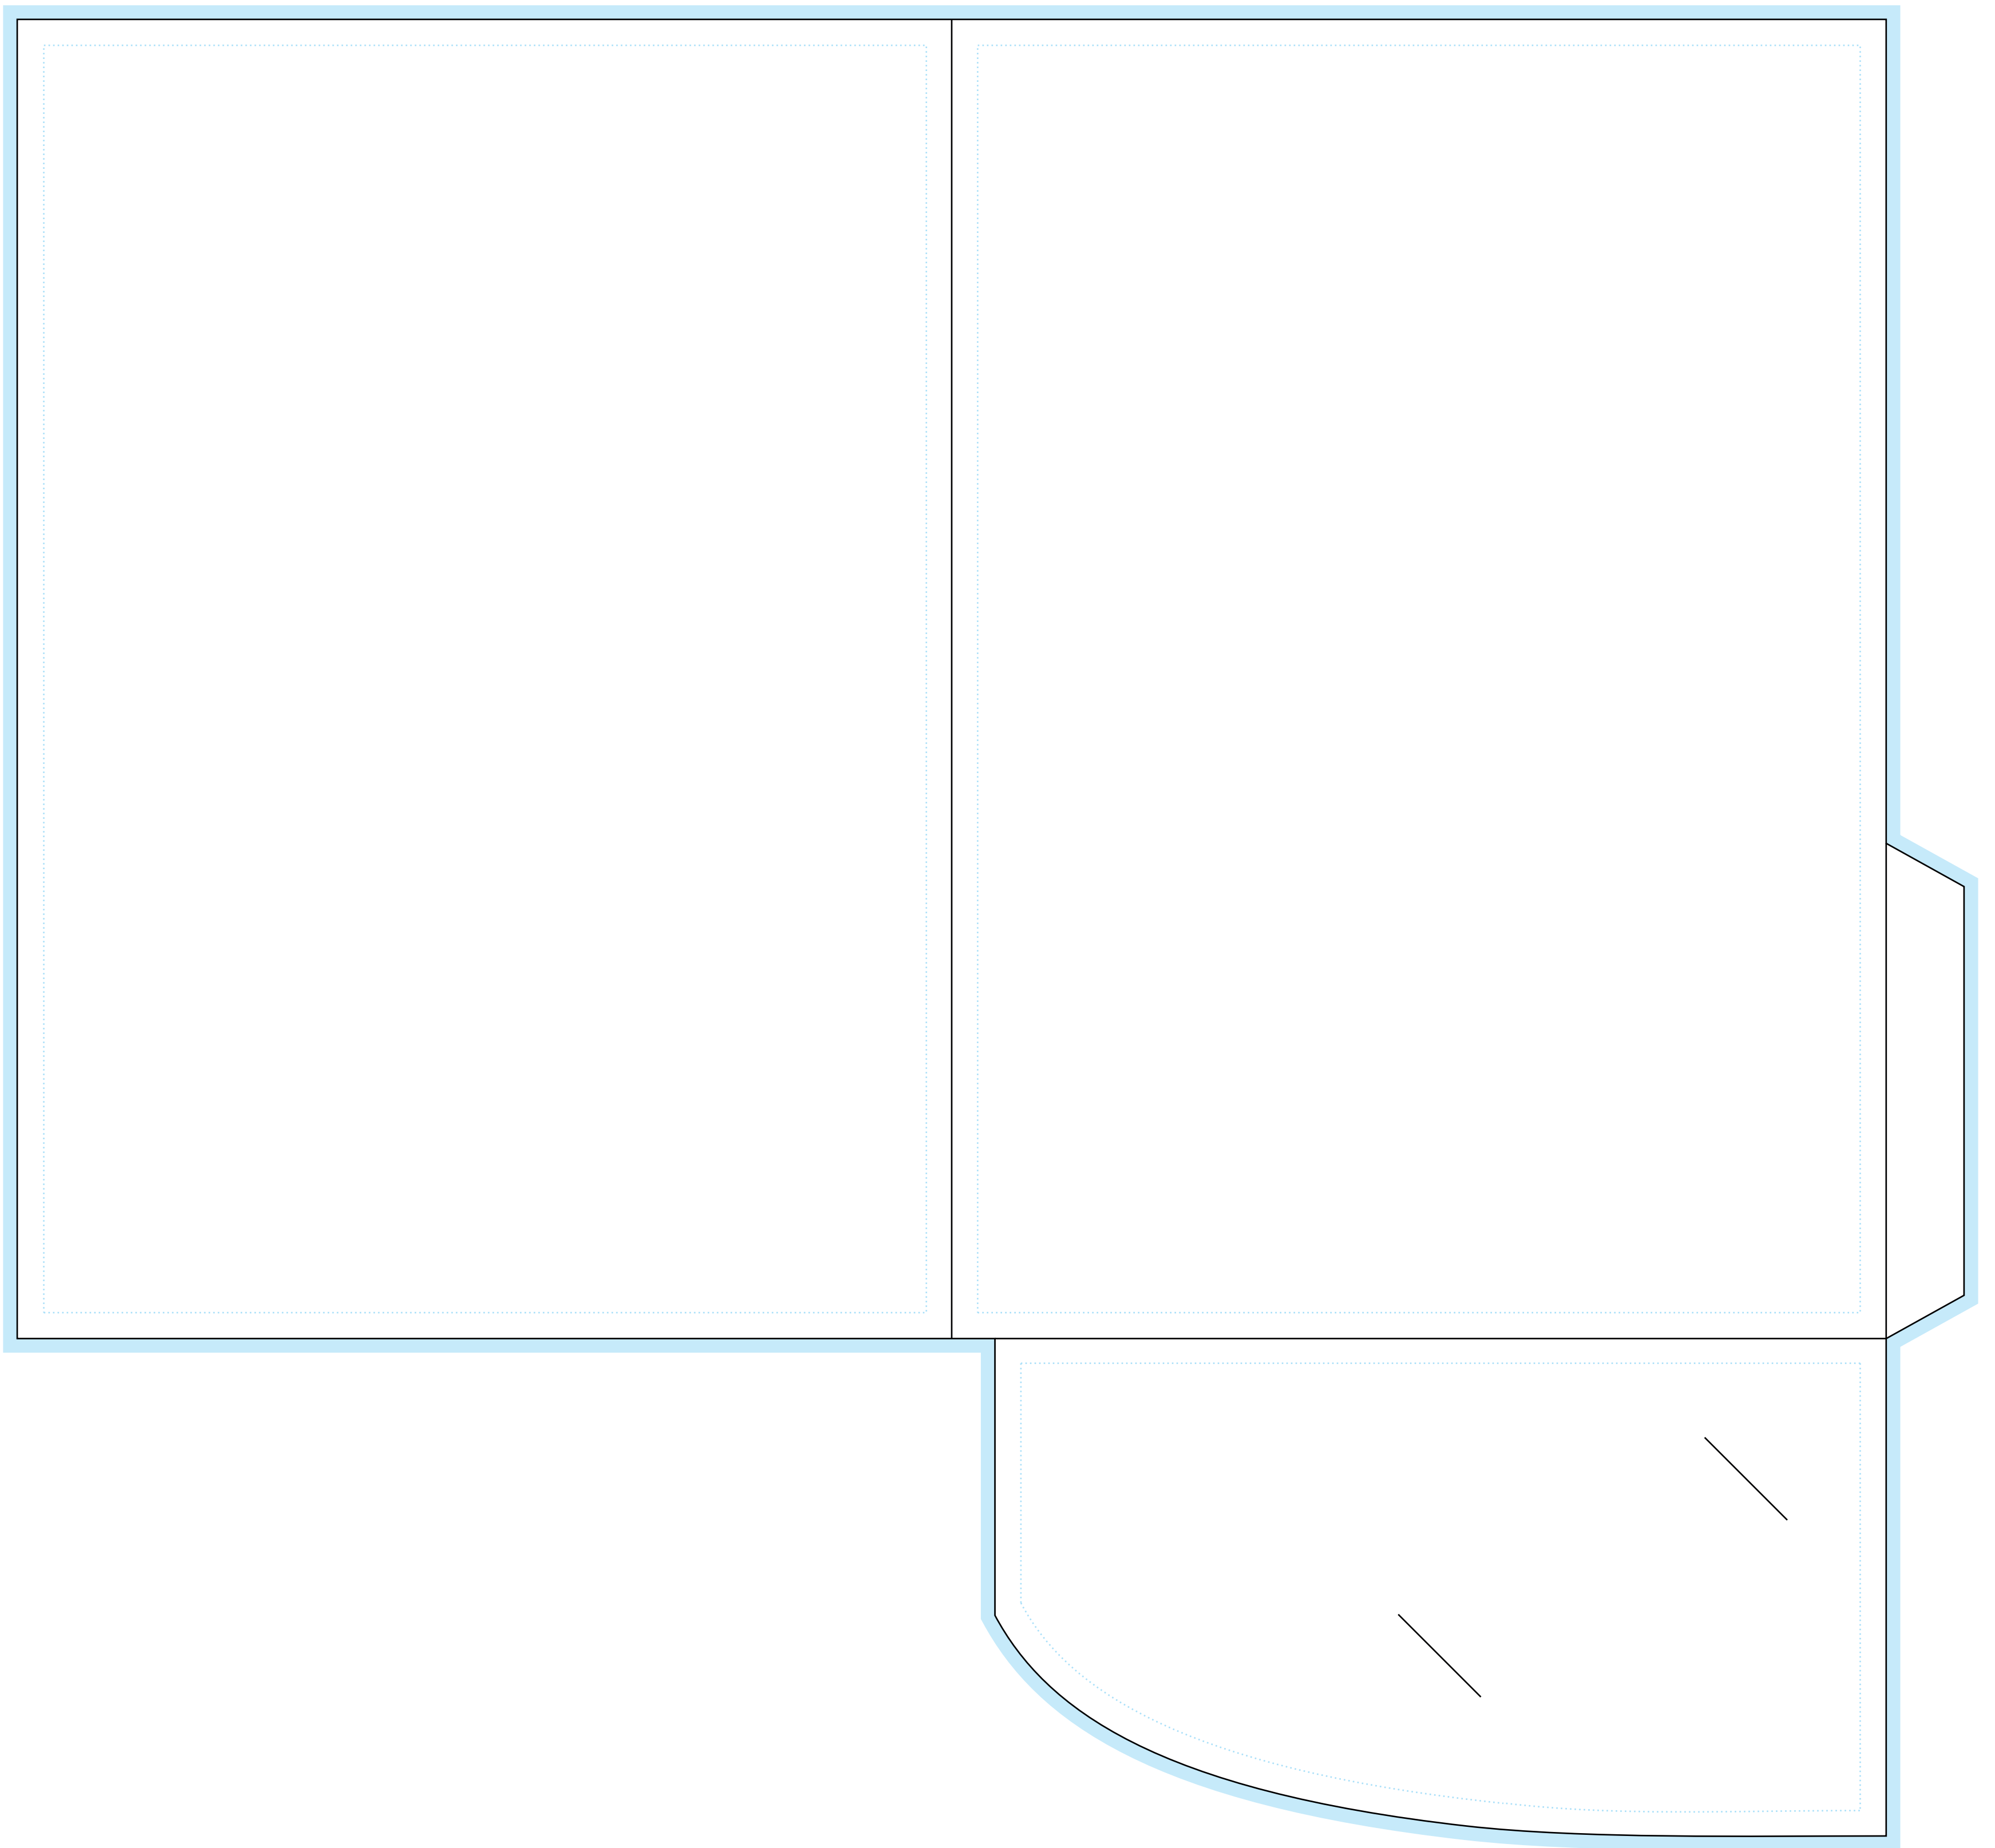

Cutter Guide: A4-GNC2

Cutter Guide: A4-GNC2

Finished Size: 305mm x 216mm

5mm Capacity

Flat Size: 450mm x 420mm

— Trim and Fold lines – Finished trim and fold outline

■ Bleed area – Extend any colour or images 3mm
Into this area. This will be trimmed away

⋯ Safe area – All text should be kept within the safe area

INNER