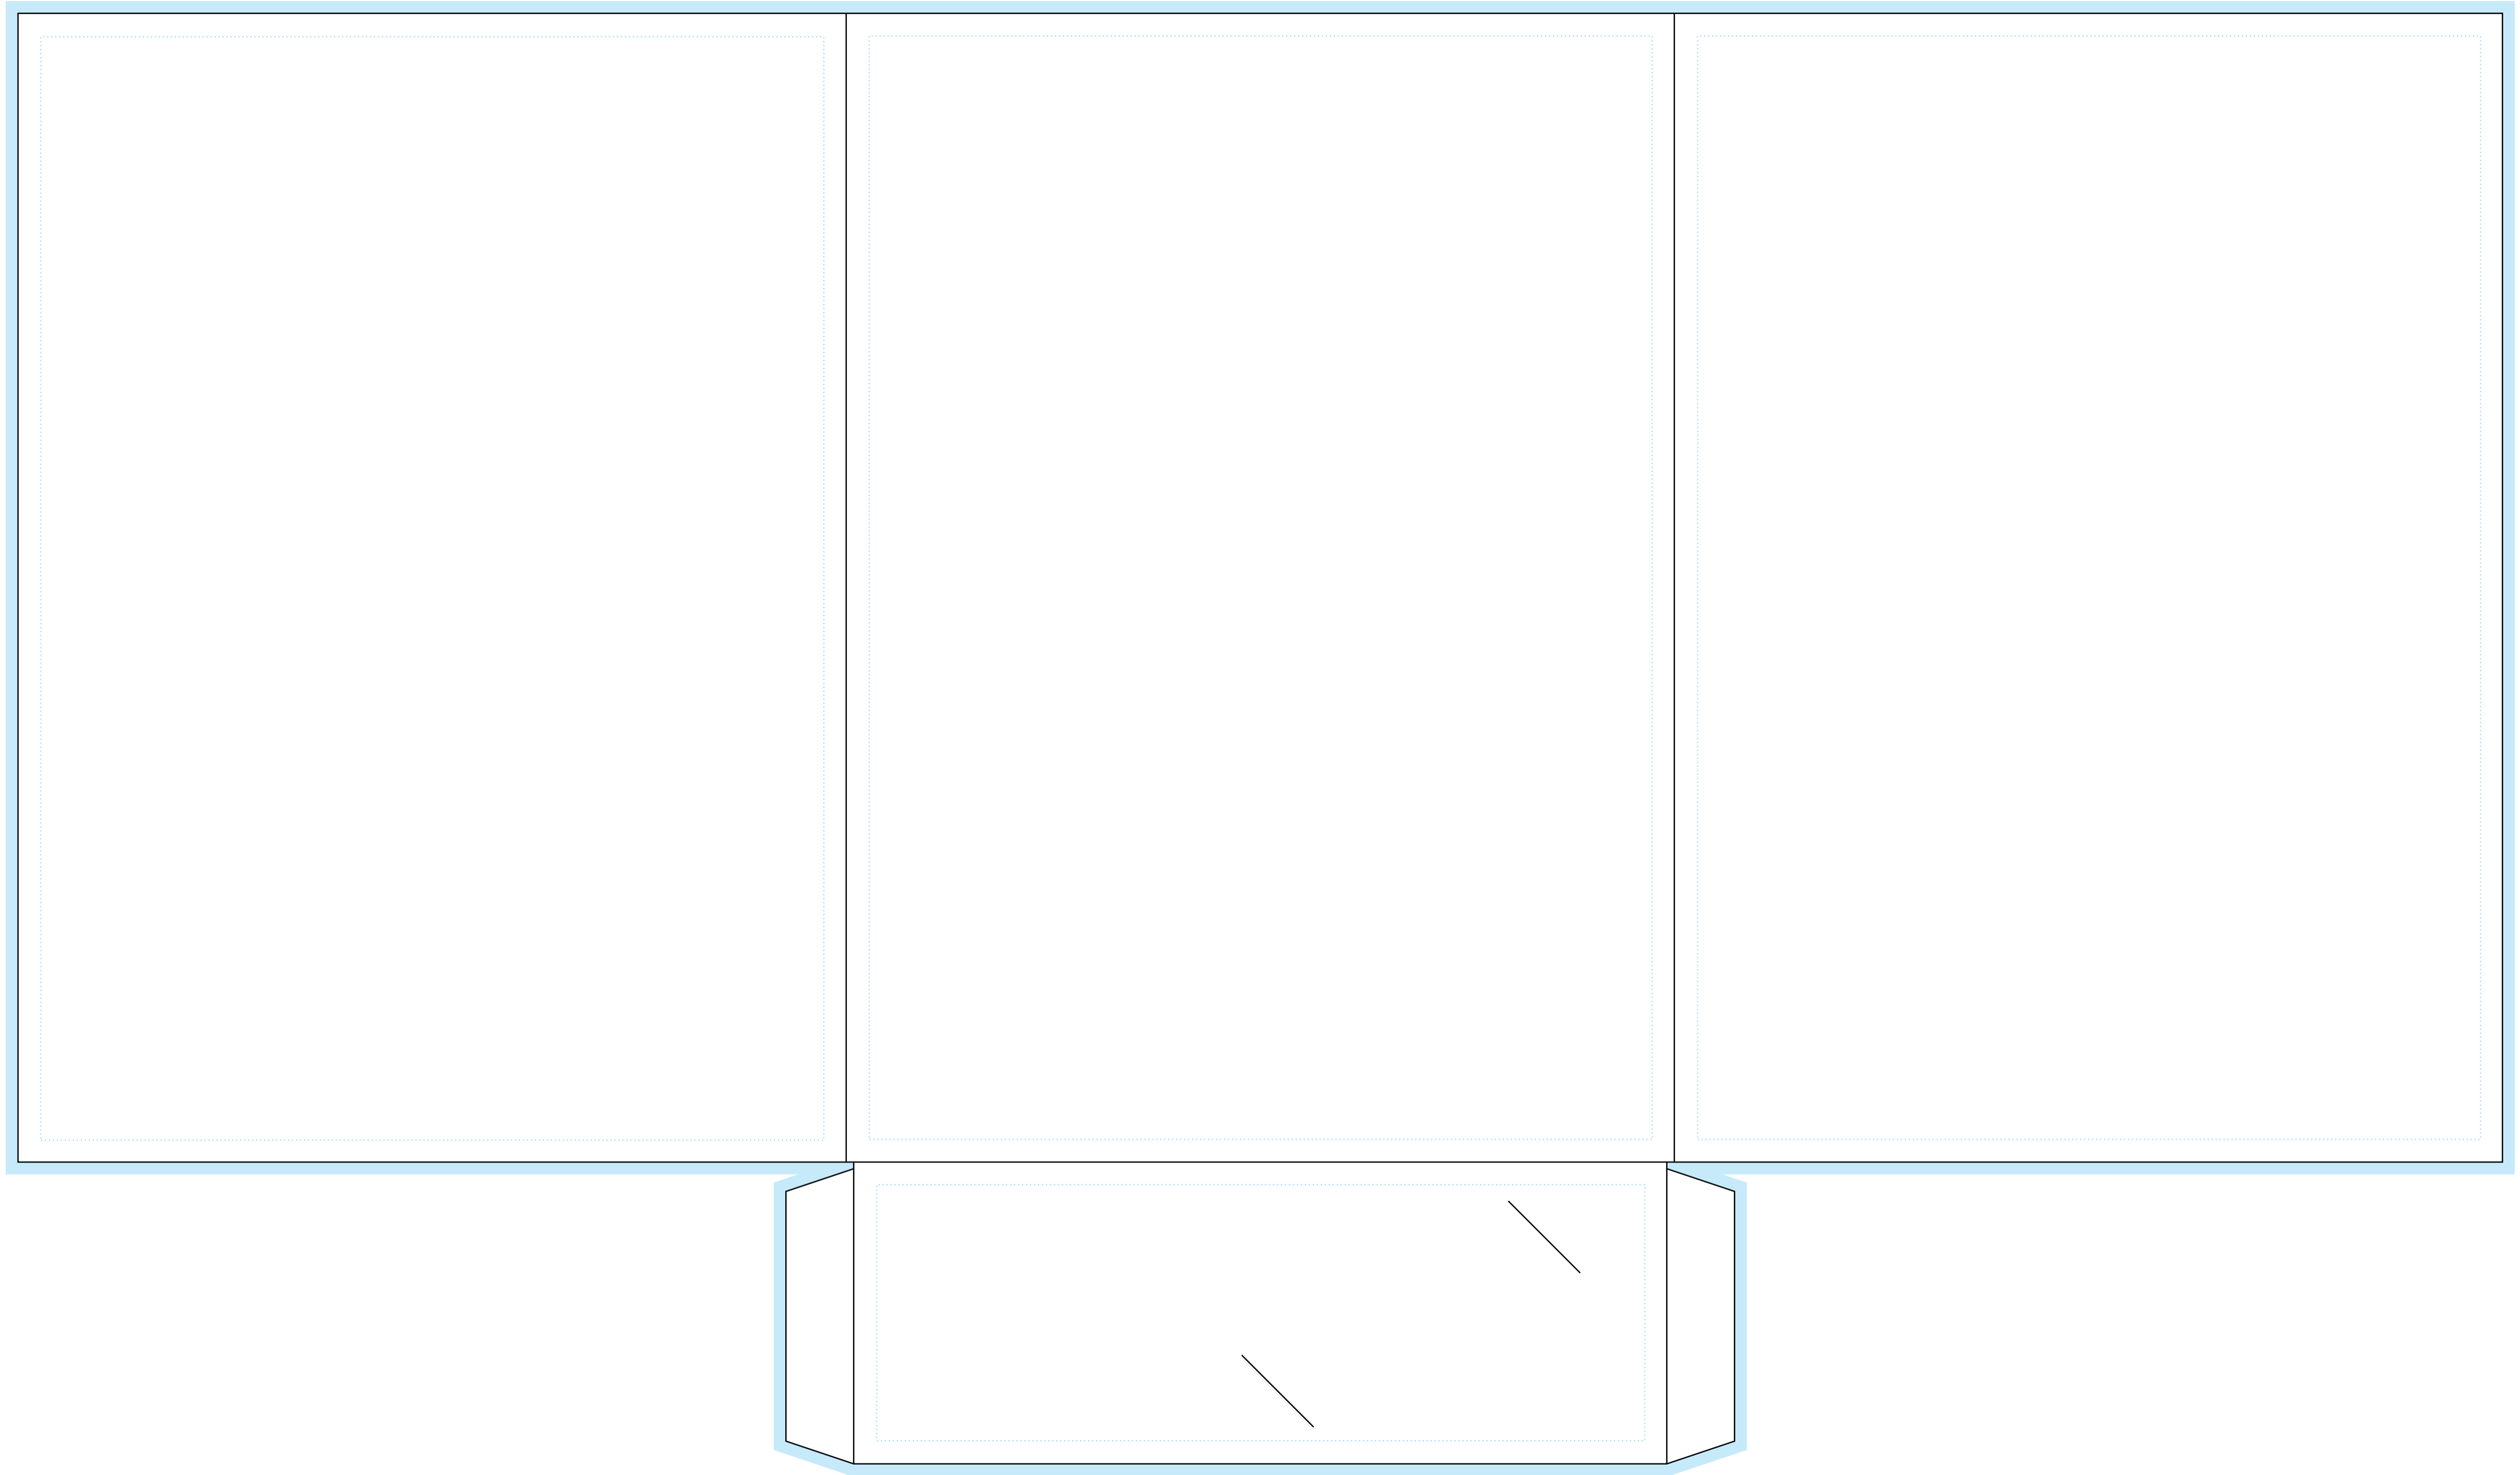

Cutter Guide: A4-GNC19

Finished Size: 305mm x 220mm

No Capacity

Flat Size: 660mm x 385mm

— Trim and Fold lines – Finished trim and fold outline

■ Bleed area – Extend any colour or images 3mm  
Into this area. This will be trimmed away

⋯ Safe area – All text should be kept within the safe area

INNER