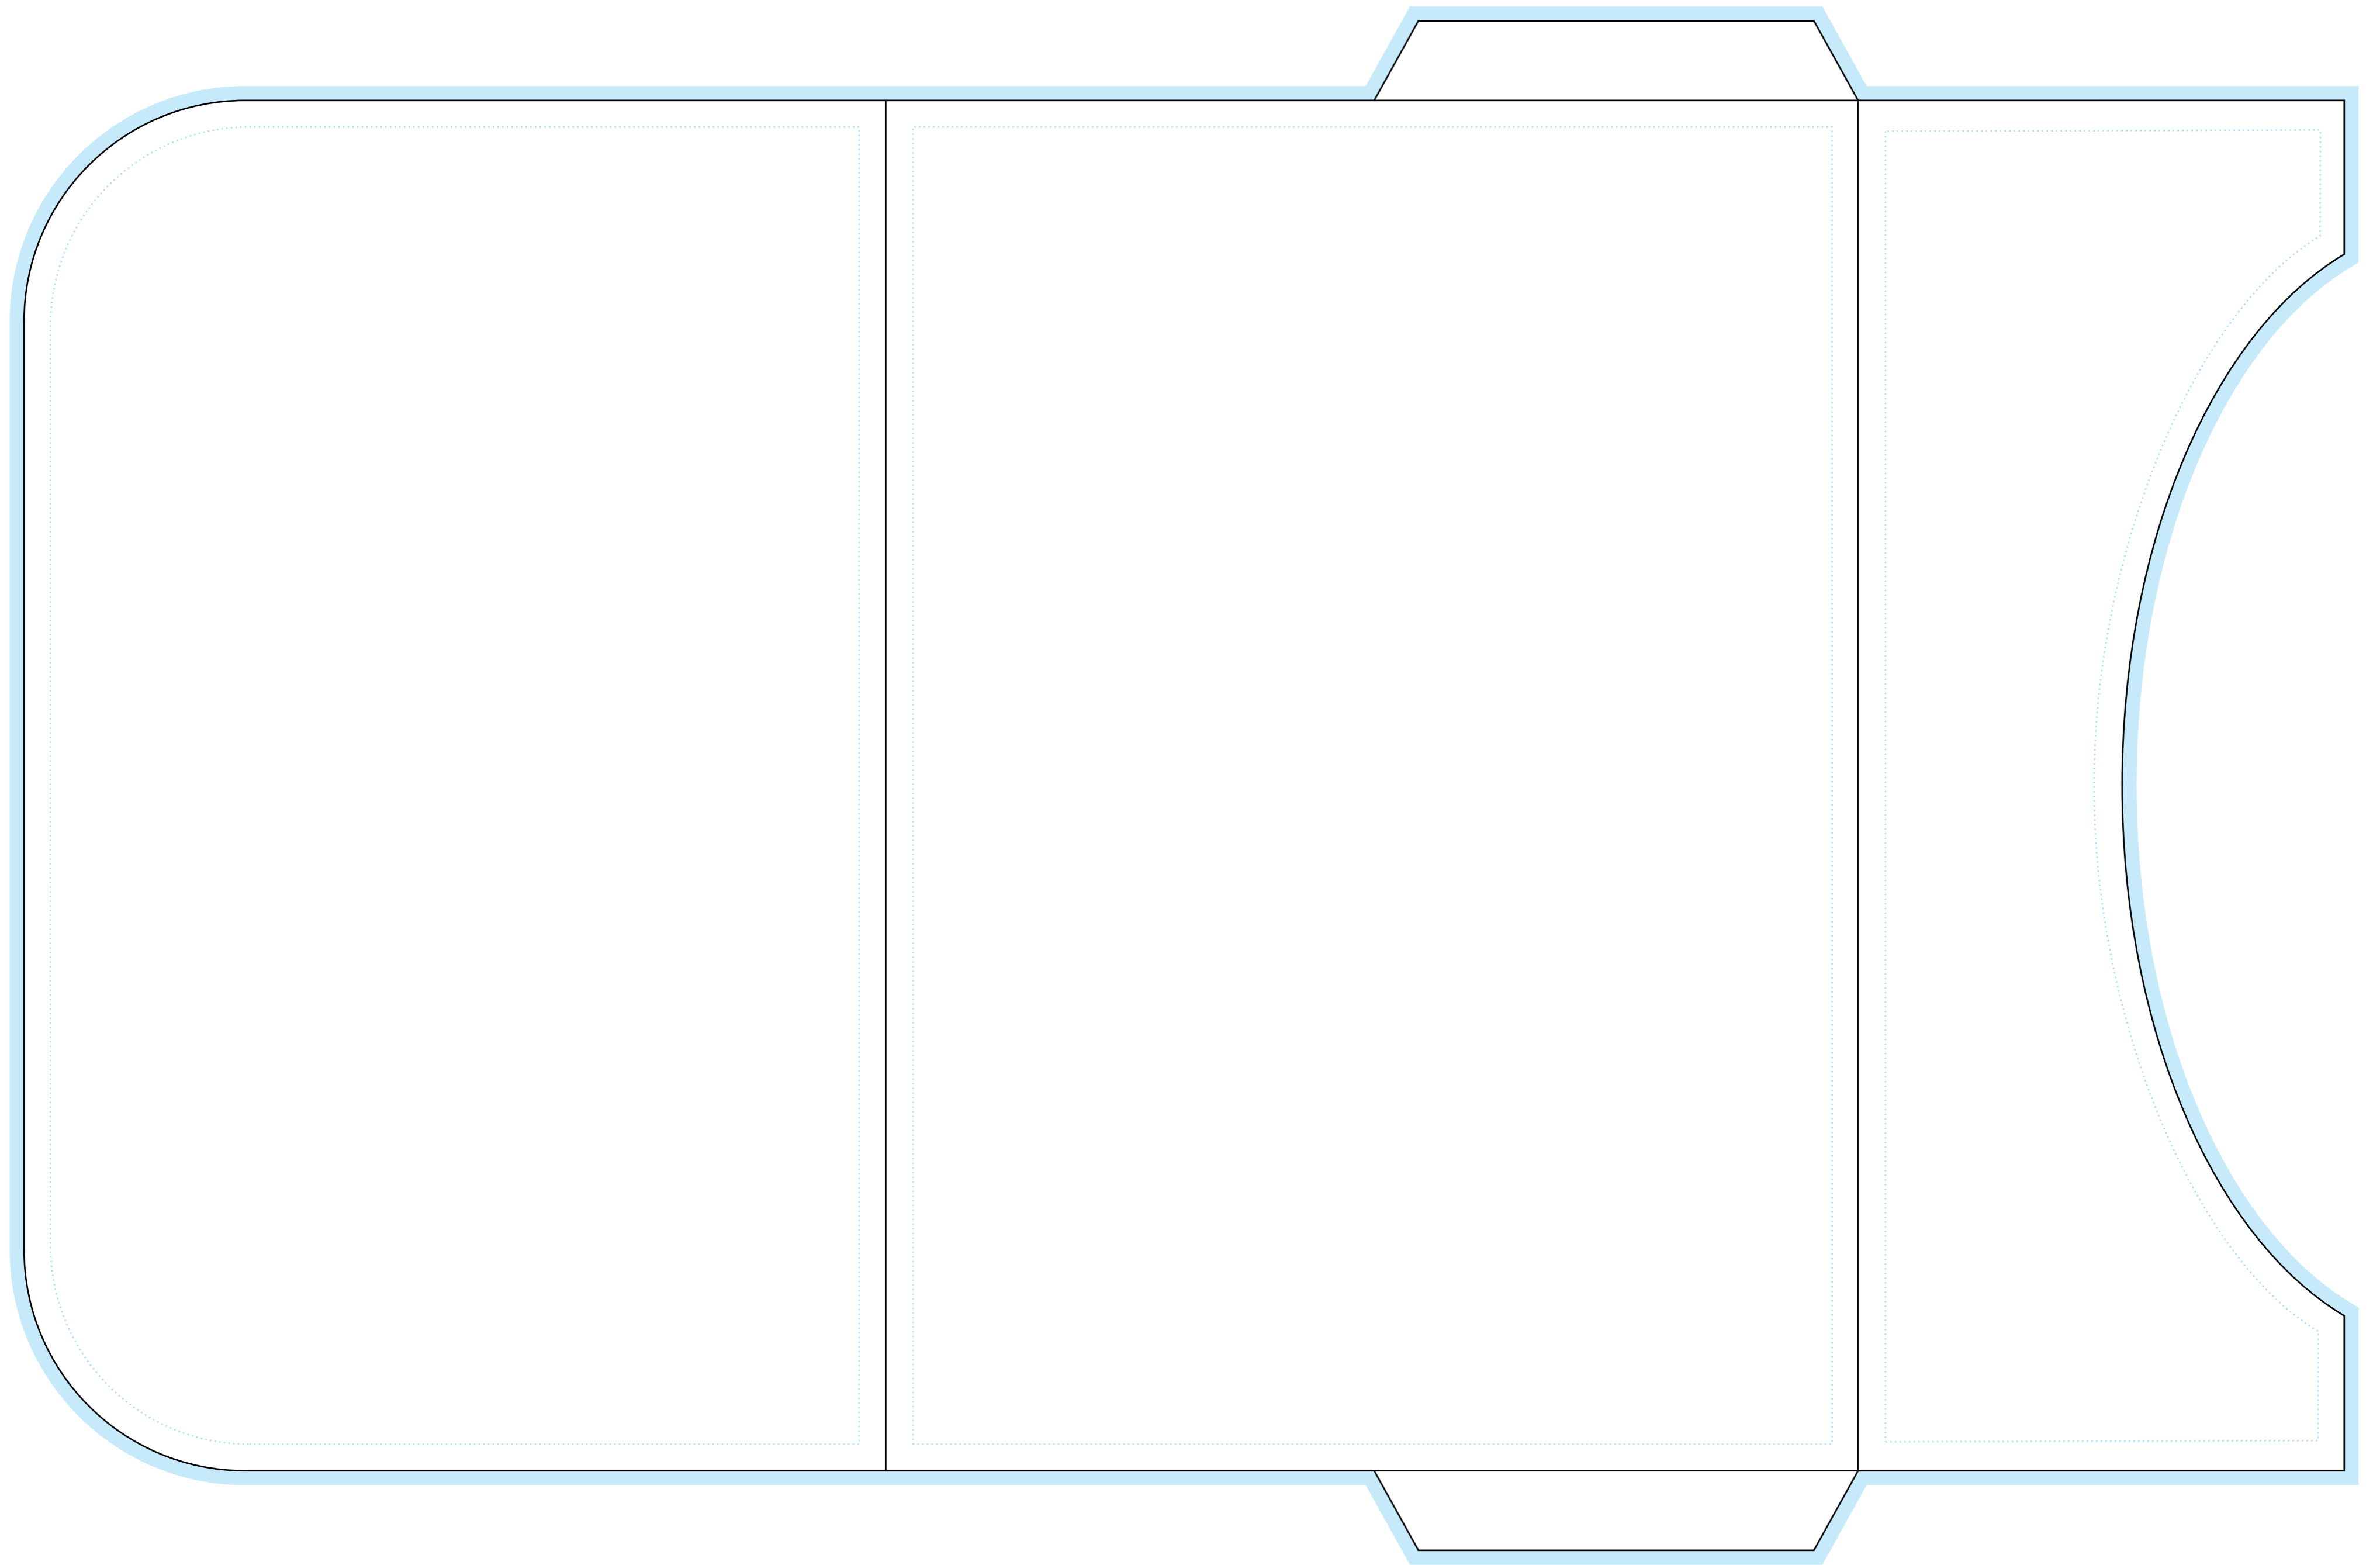

Cutter Guide: A4-GNC18

Finished Size: 220mm x 310mm

No Capacity

Flat Size: 525mm x 346mm

— Trim and Fold lines – Finished trim and fold outline

■ Bleed area – Extend any colour or images 3mm into this area. This will be trimmed away

⋯ Safe area – All text should be kept within the safe area

INNER