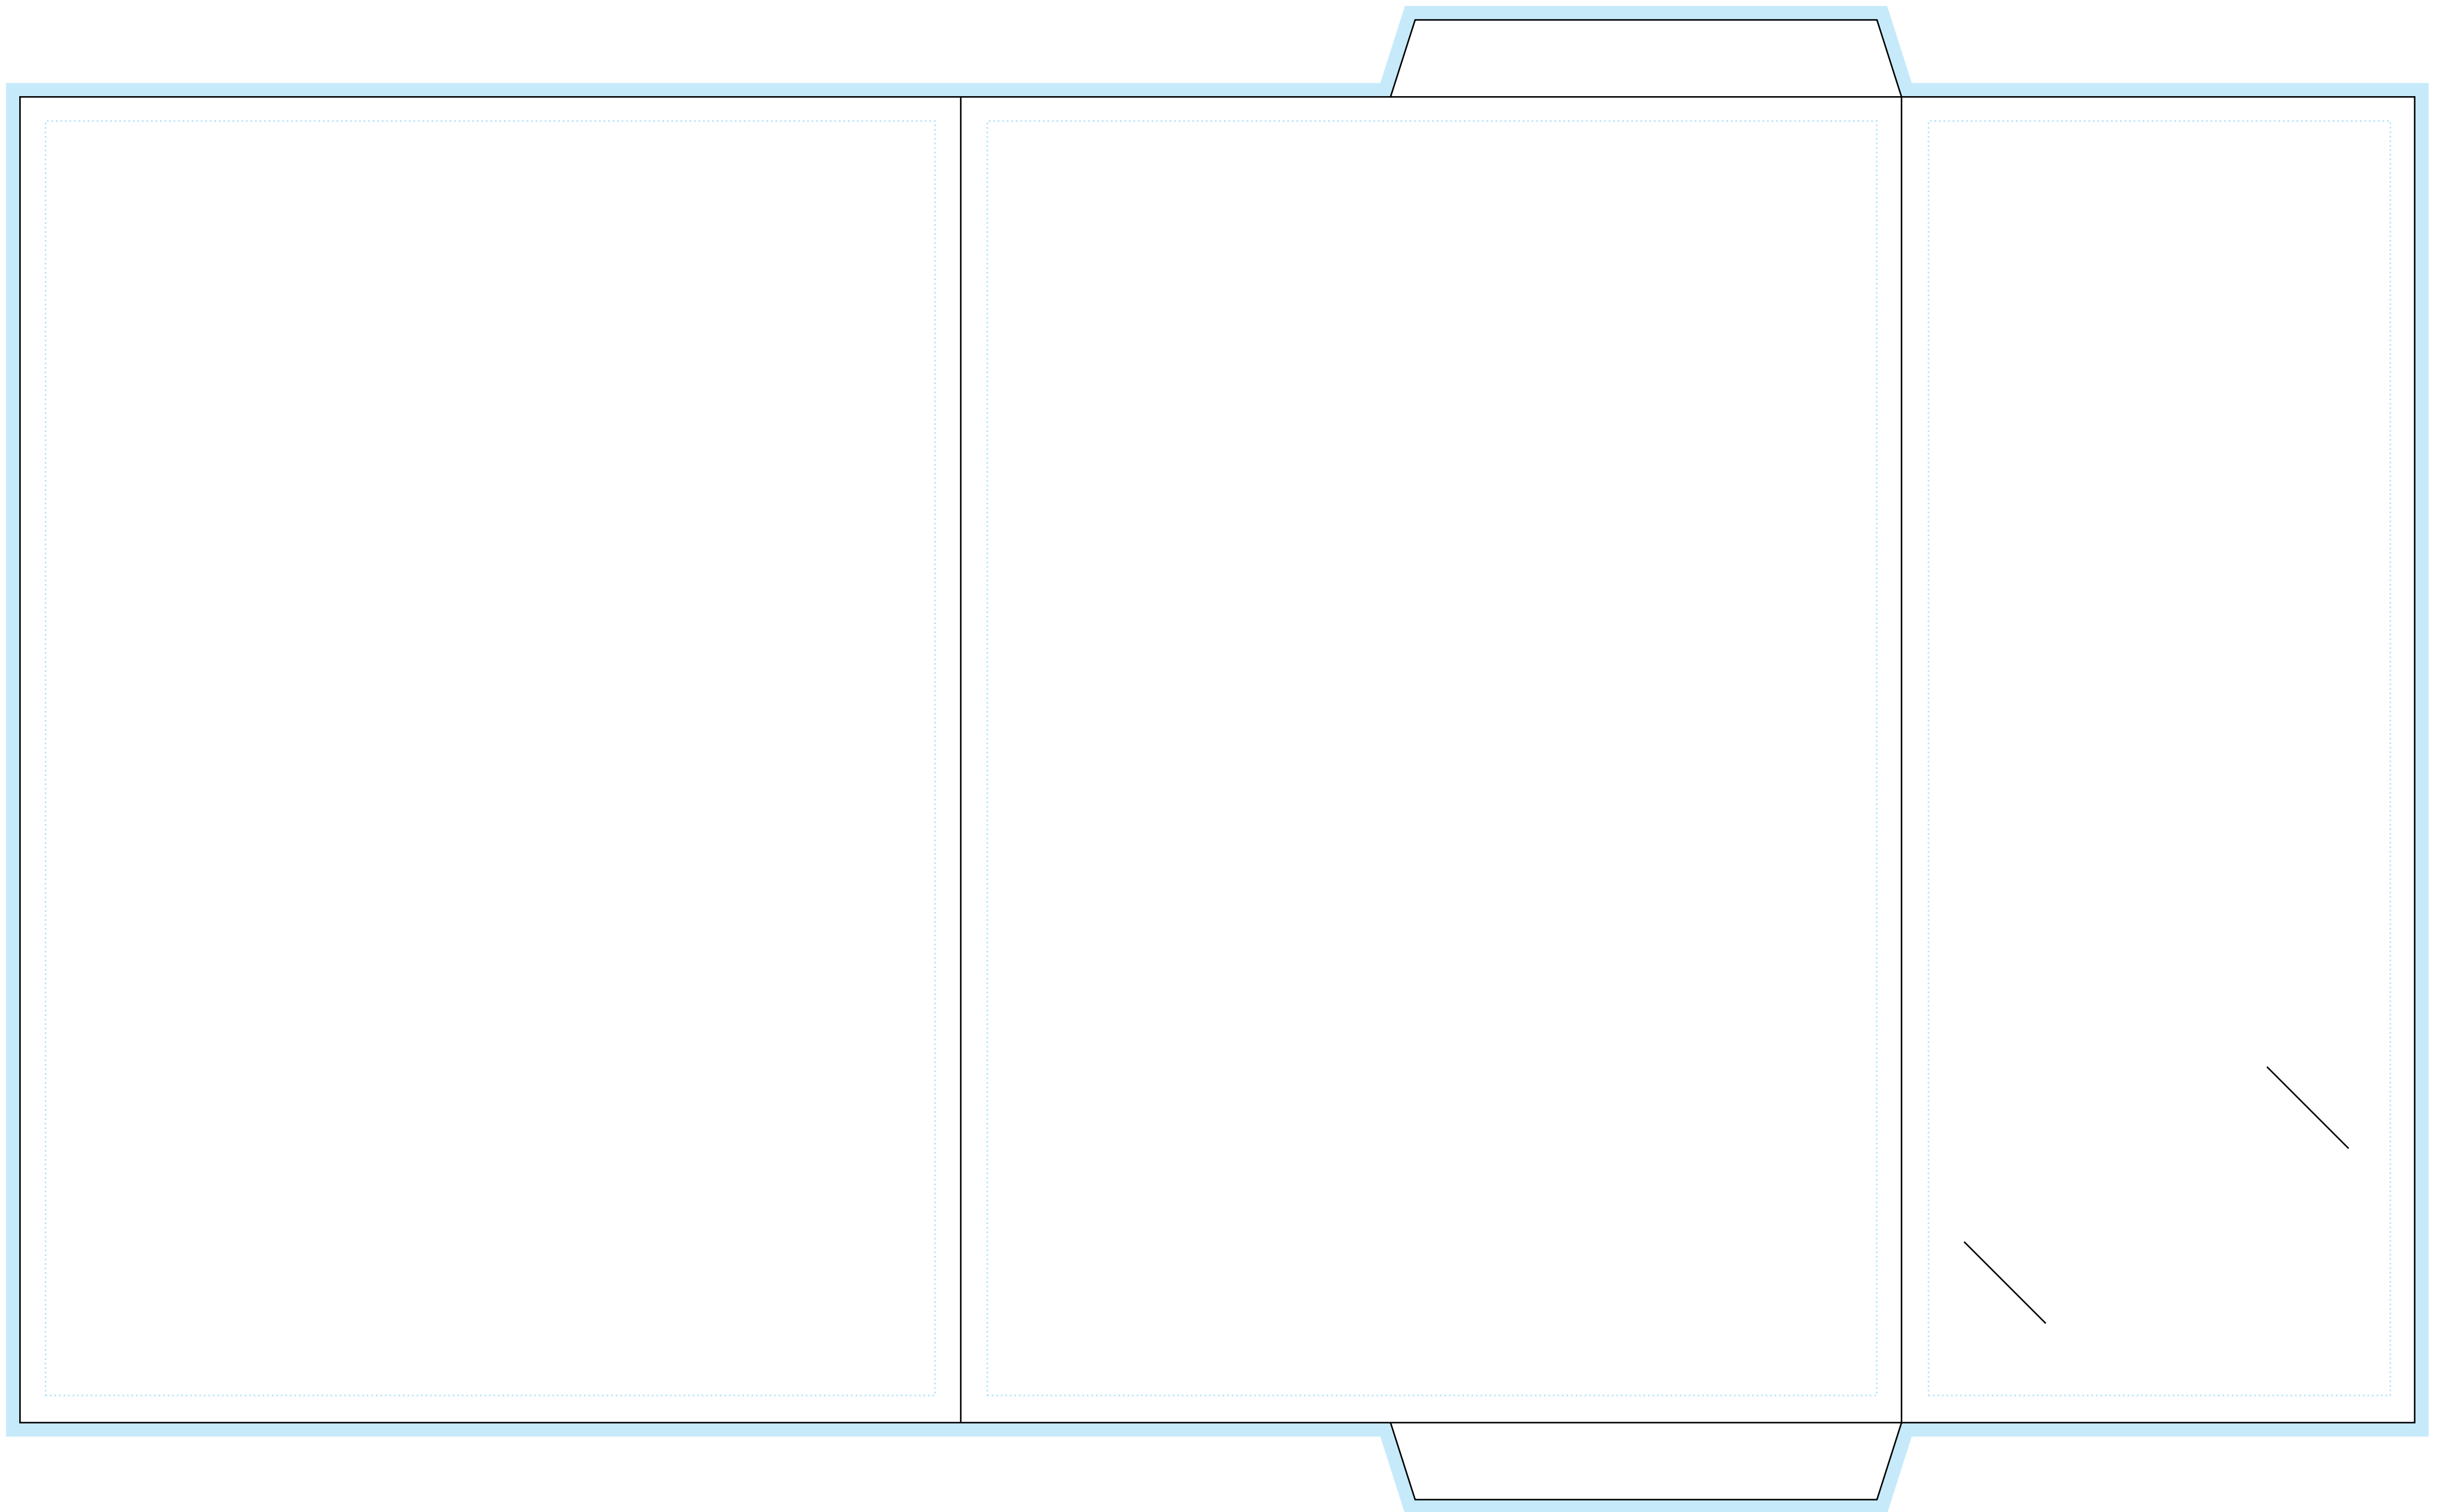

Cutter Guide: A4-GNC12

Finished Size: 310mm x 220mm

No Capacity

Flat Size: 560mm x 346mm

— Trim and Fold lines – Finished trim and fold outline

■ Bleed area – Extend any colour or images 3mm into this area. This will be trimmed away

⋯ Safe area – All text should be kept within the safe area

INNER