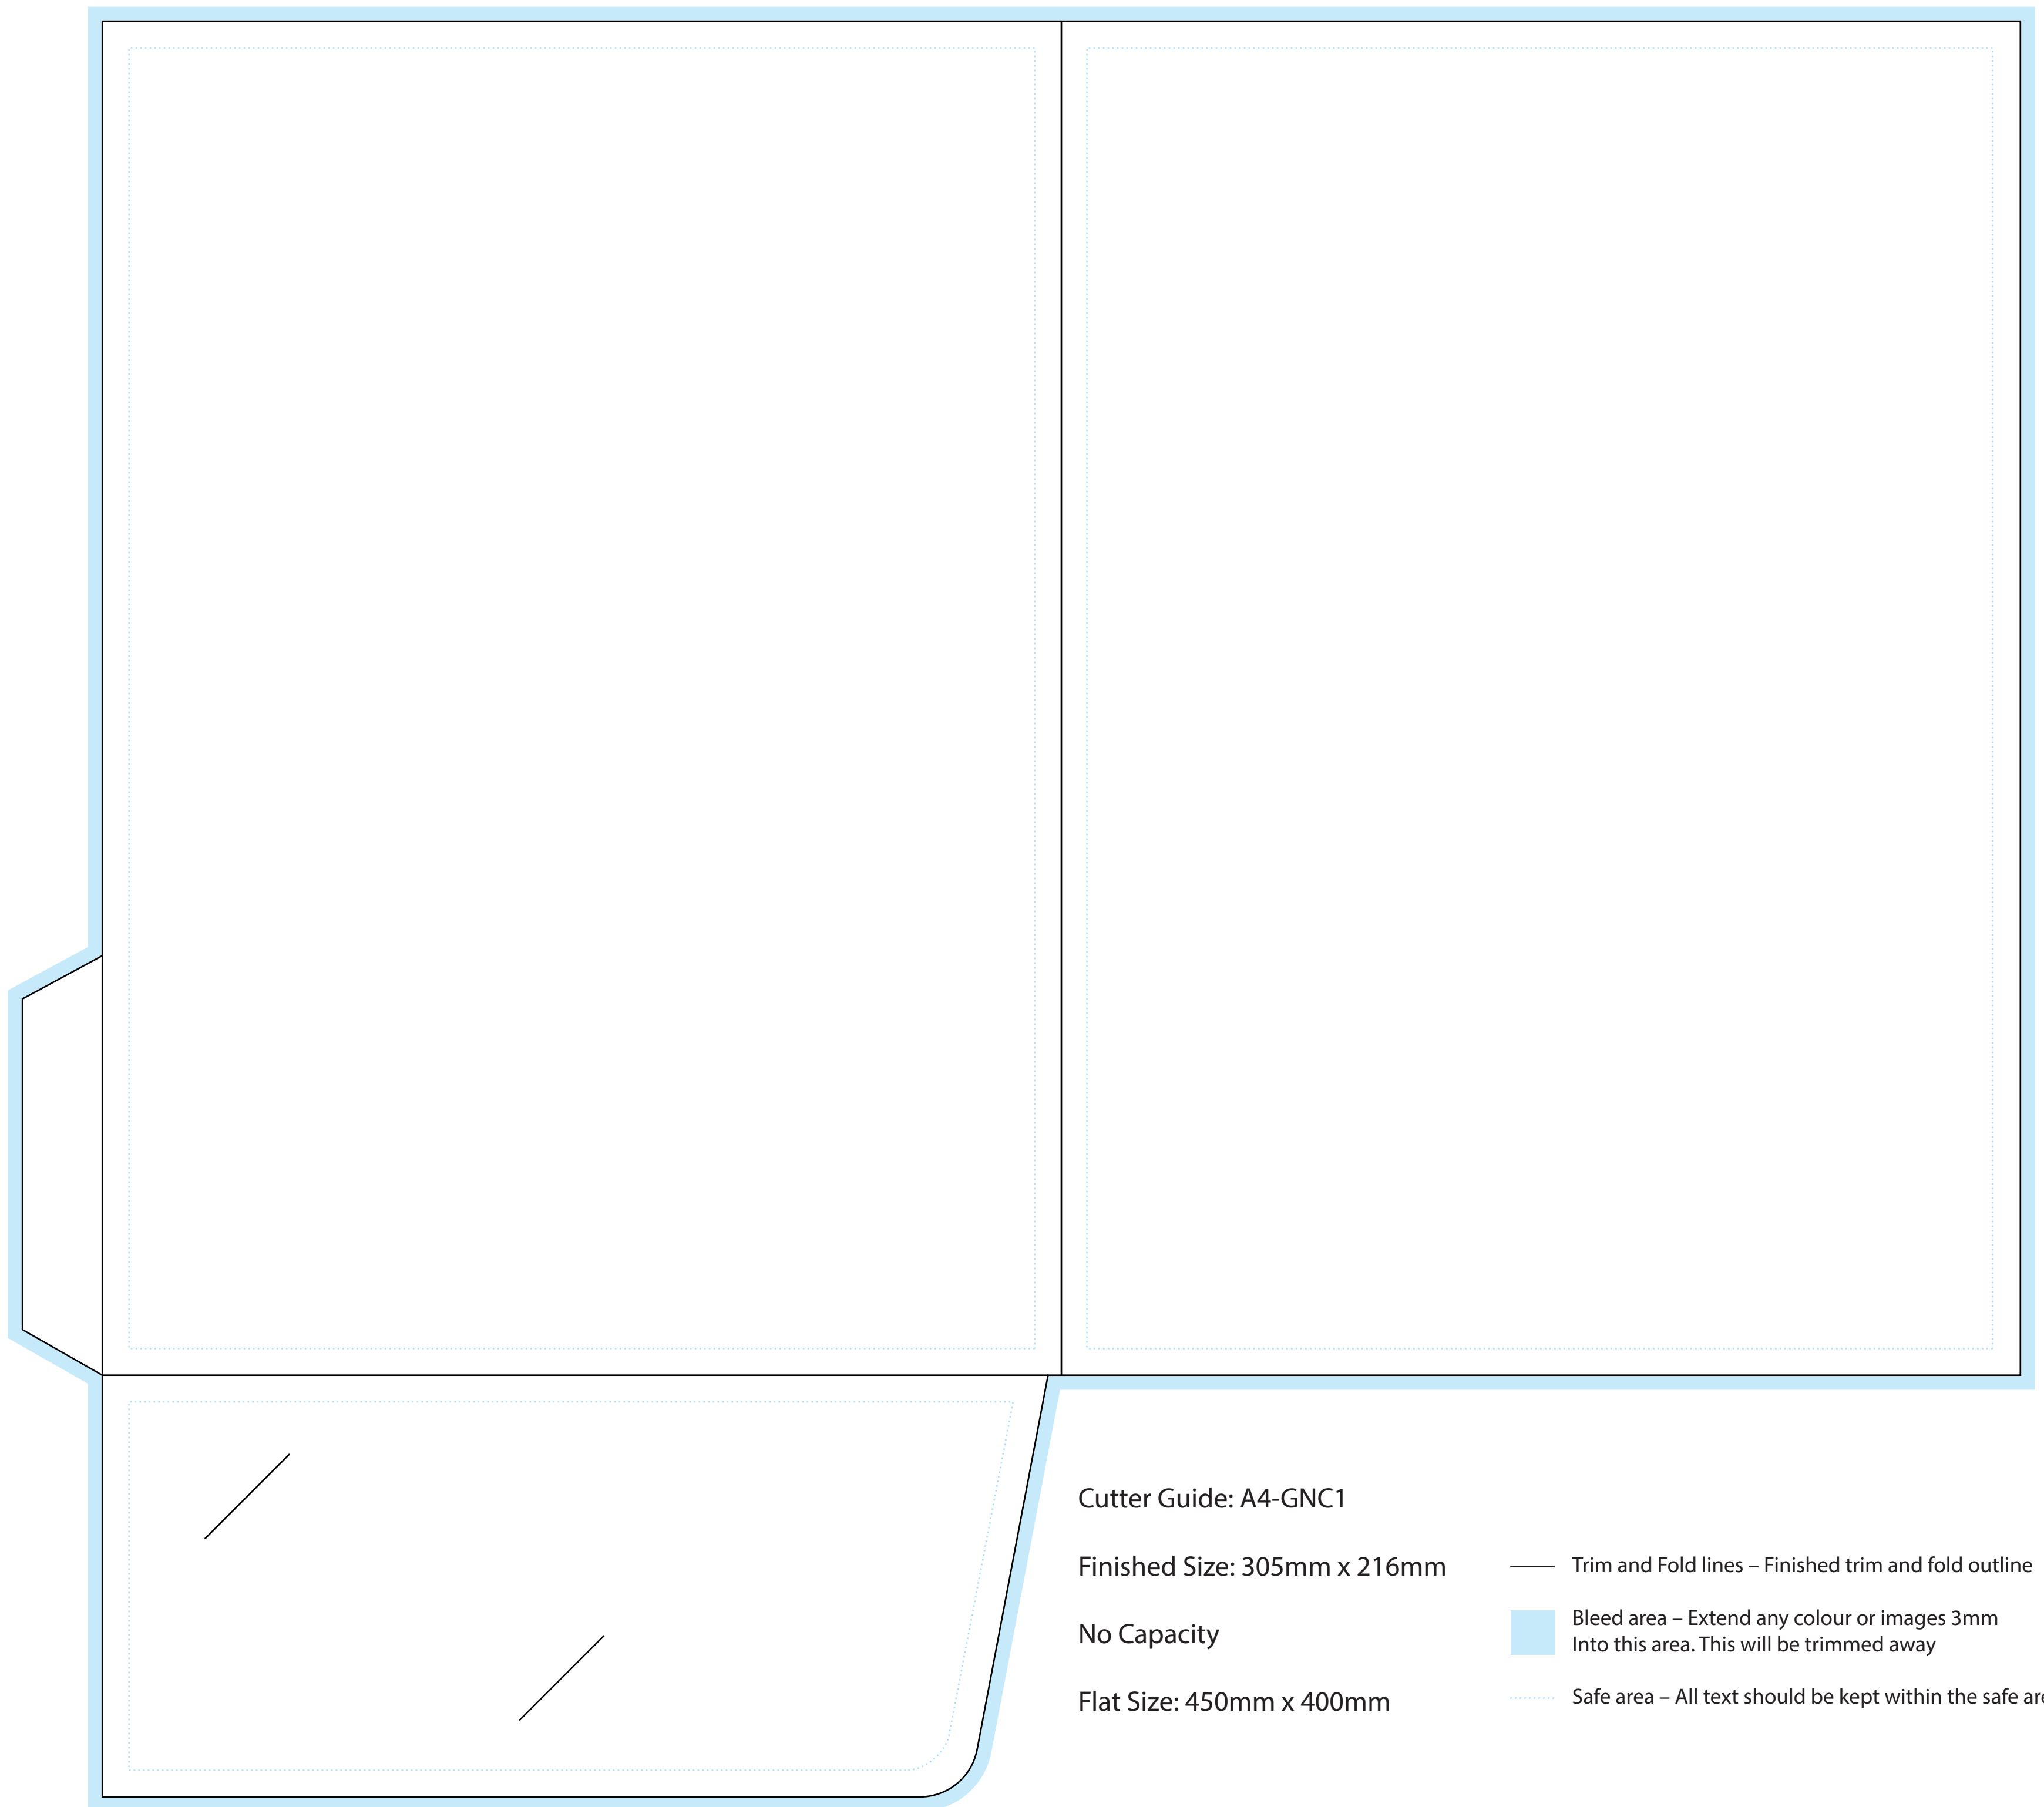

Cutter Guide: A4-GNC1

Cutter Guide: A4-GNC1

Finished Size: 305mm x 216mm

No Capacity

Flat Size: 450mm x 400mm

— Trim and Fold lines – Finished trim and fold outline

■ Bleed area – Extend any colour or images 3mm into this area. This will be trimmed away

⋯ Safe area – All text should be kept within the safe area

INNER