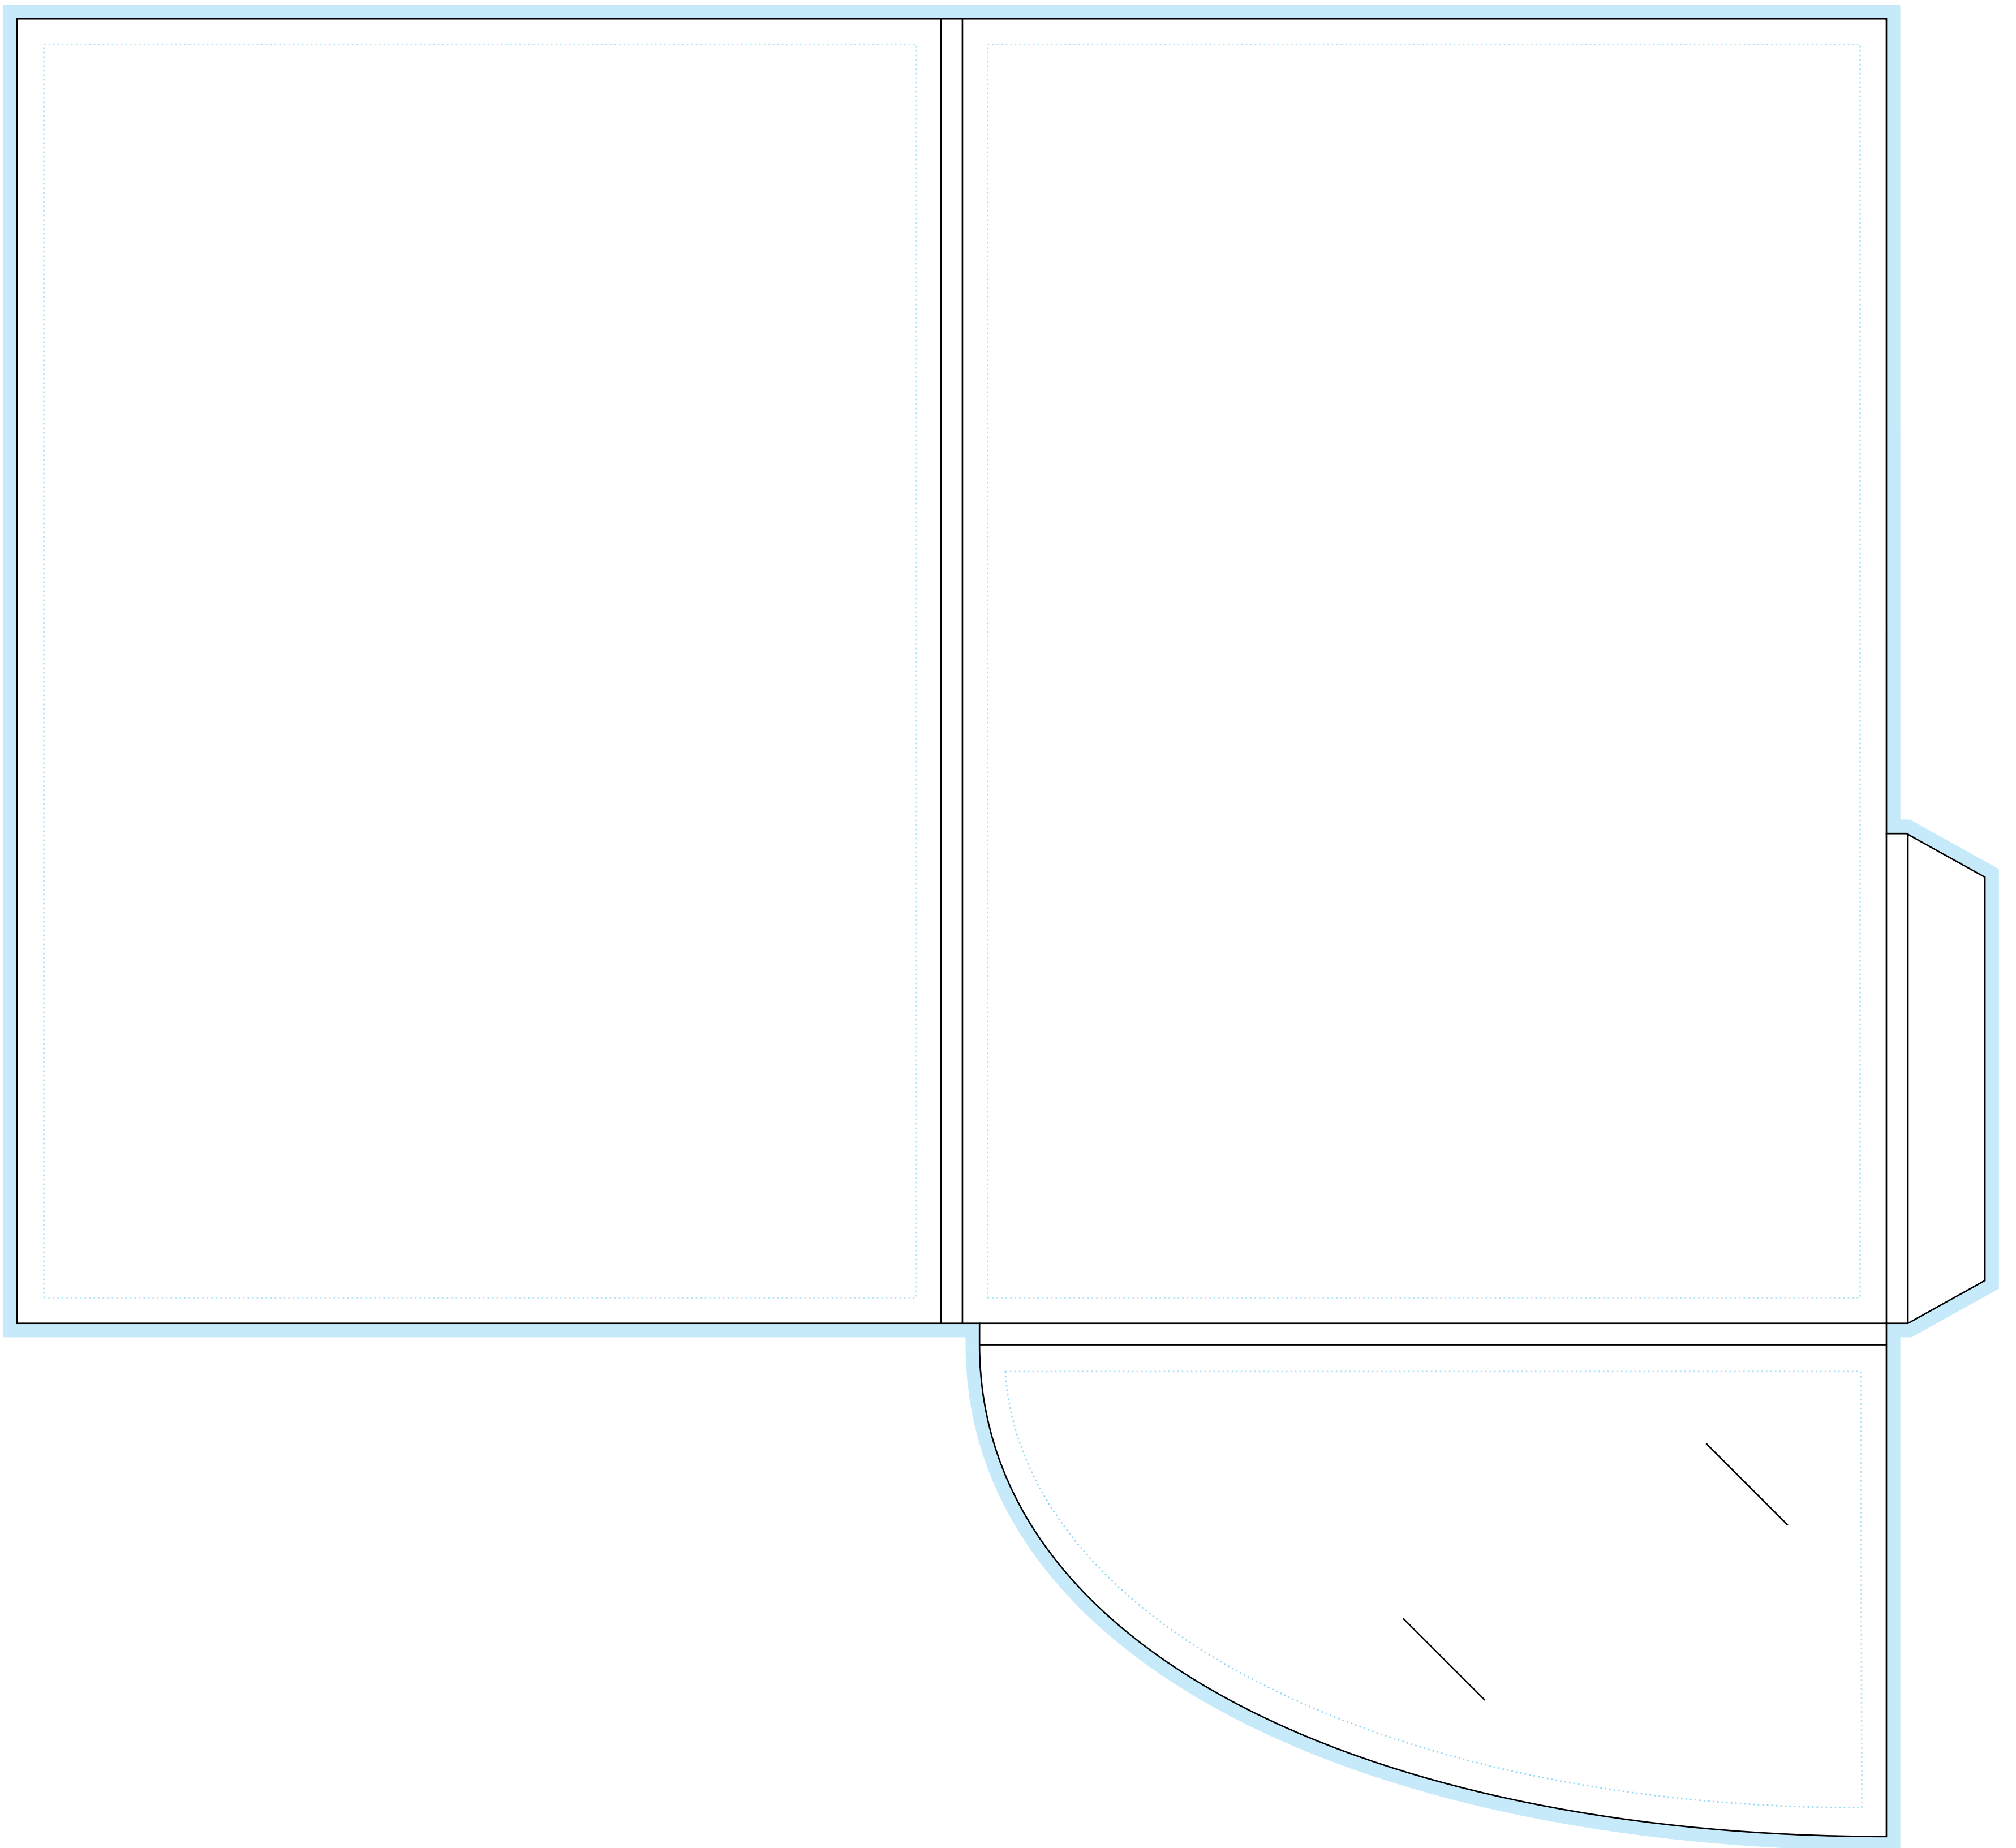

Cutter Guide: A-GC4

Finished Size: 305mm x 216mm

5mm Capacity

Flat Size: 460mm x 425mm

— Trim and Fold lines – Finished trim and fold outline

■ Bleed area – Extend any colour or images 3mm into this area. This will be trimmed away

⋯ Safe area – All text should be kept within the safe area

INNER