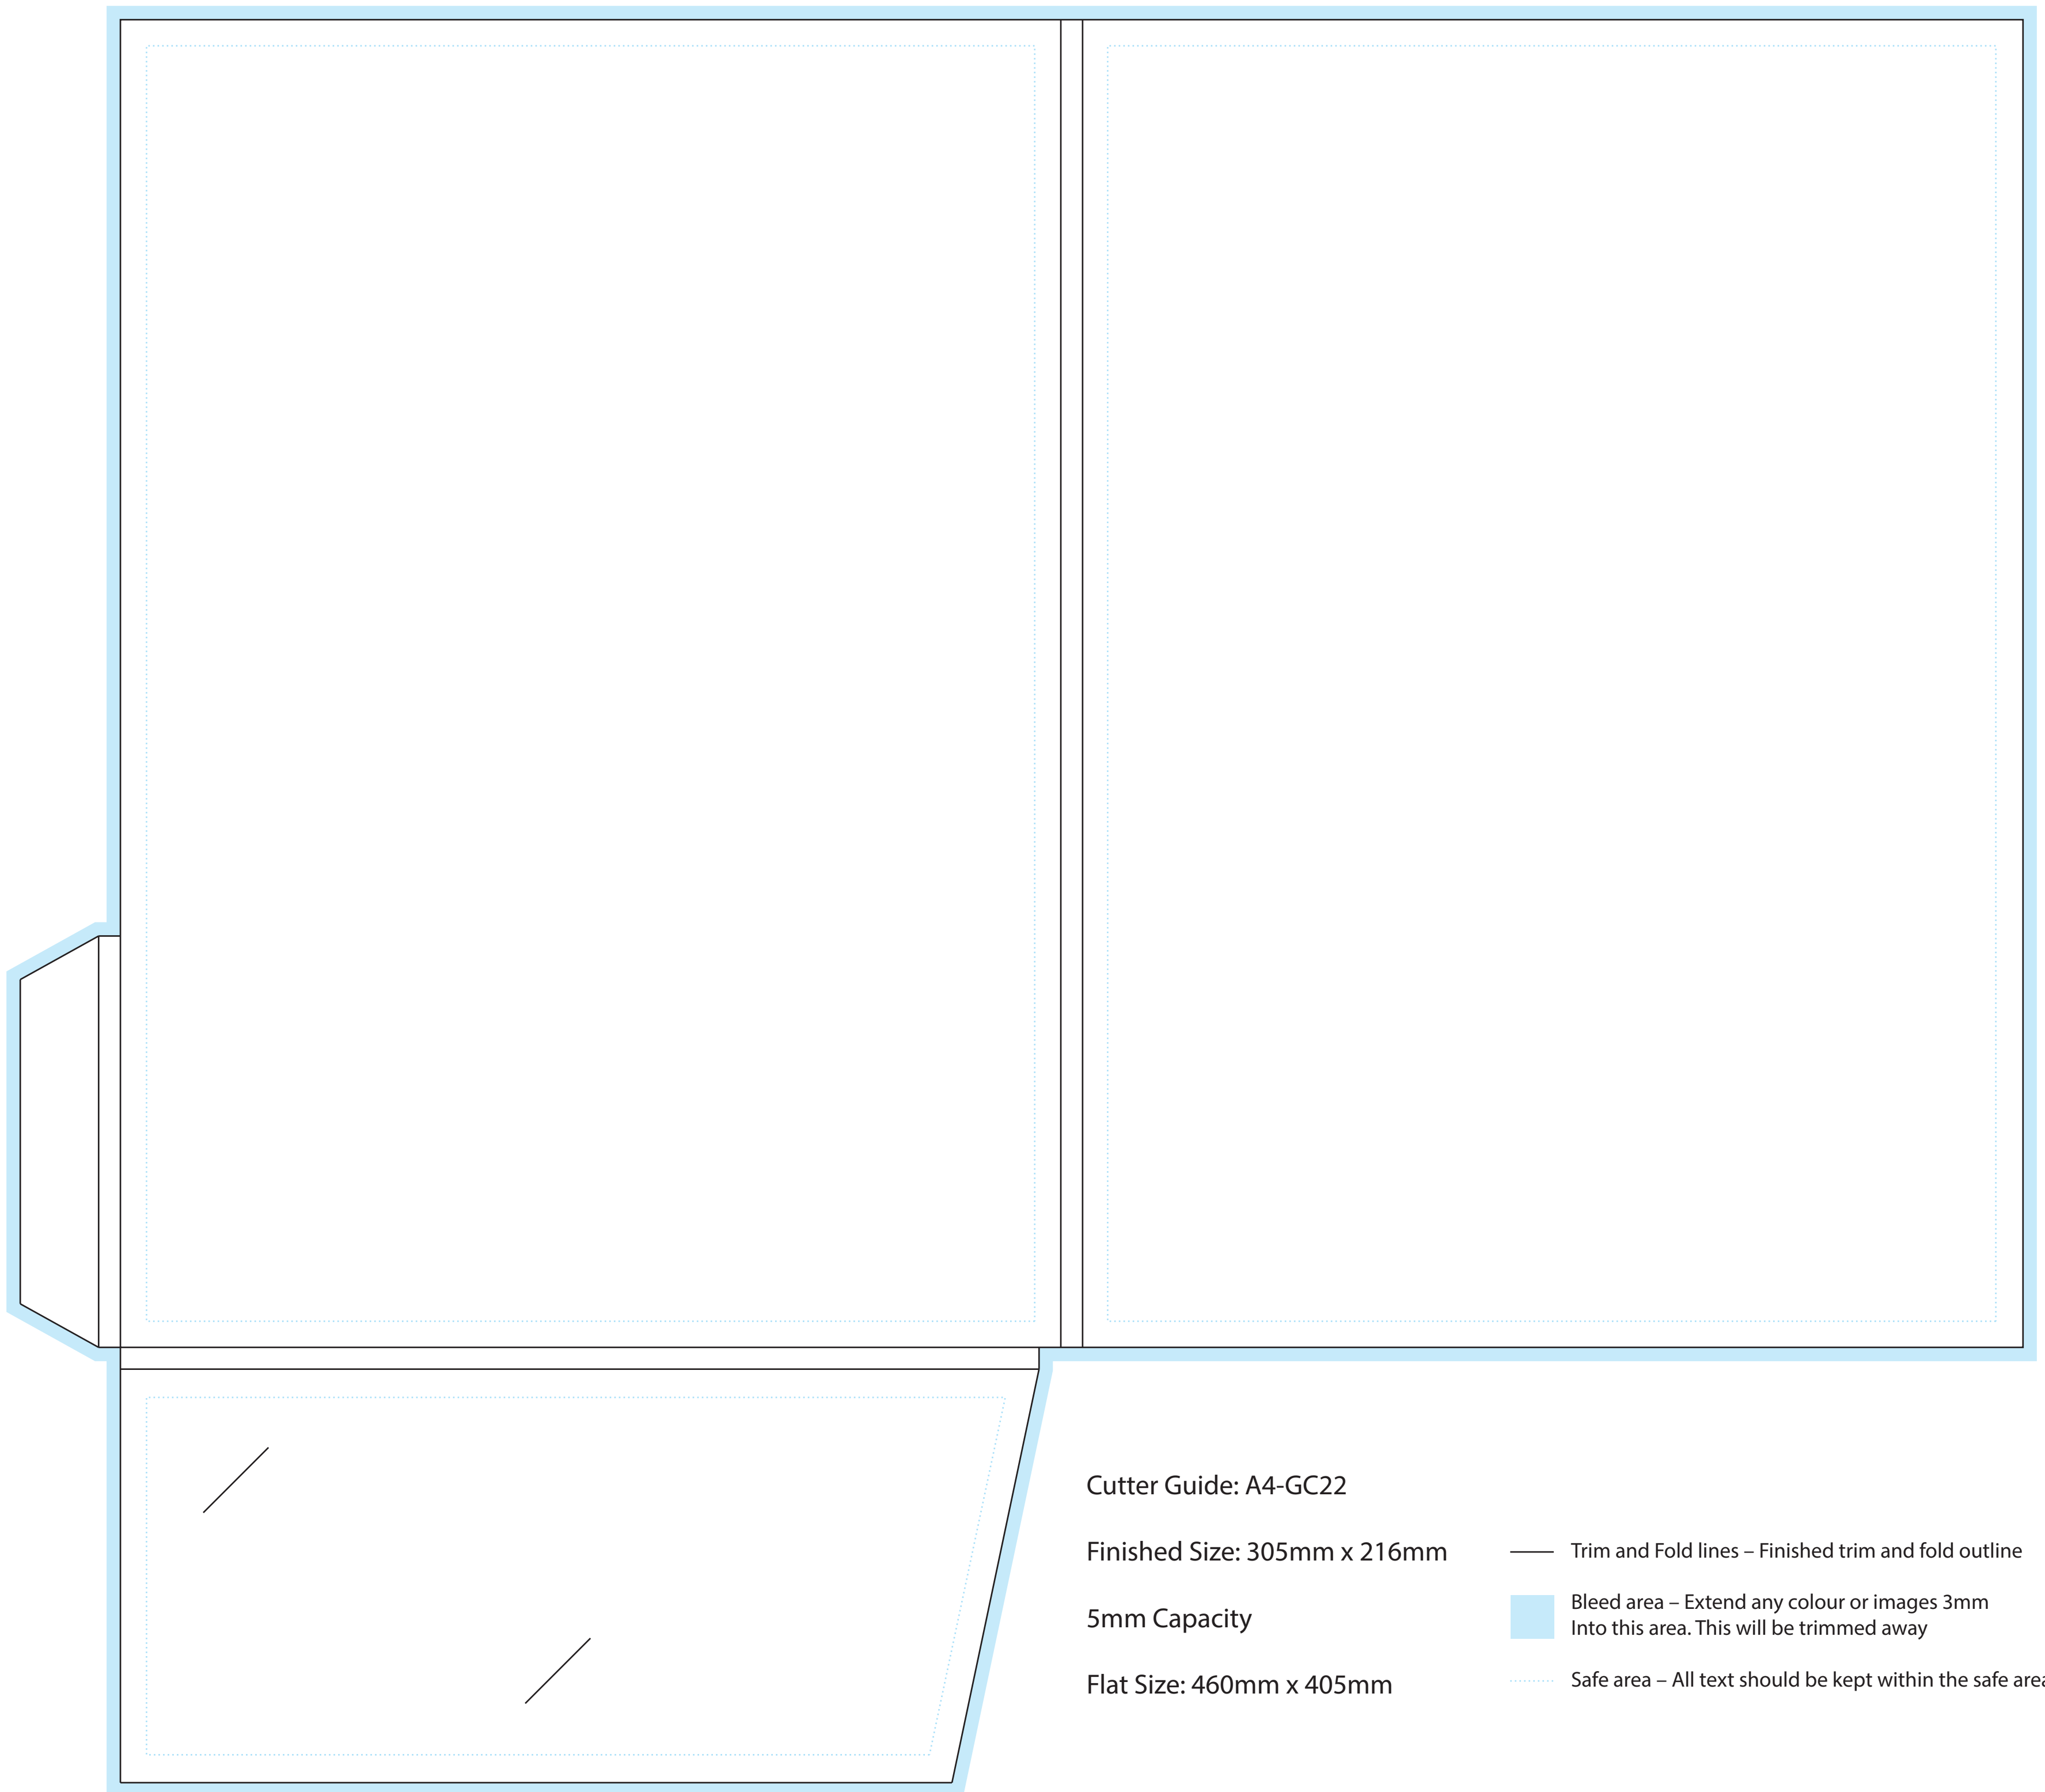

Cutter Guide: A4-GC22

Cutter Guide: A4-GC22

Finished Size: 305mm x 216mm

5mm Capacity

Flat Size: 460mm x 405mm

— Trim and Fold lines – Finished trim and fold outline

■ Bleed area – Extend any colour or images 3mm into this area. This will be trimmed away

⋯ Safe area – All text should be kept within the safe area

INNER