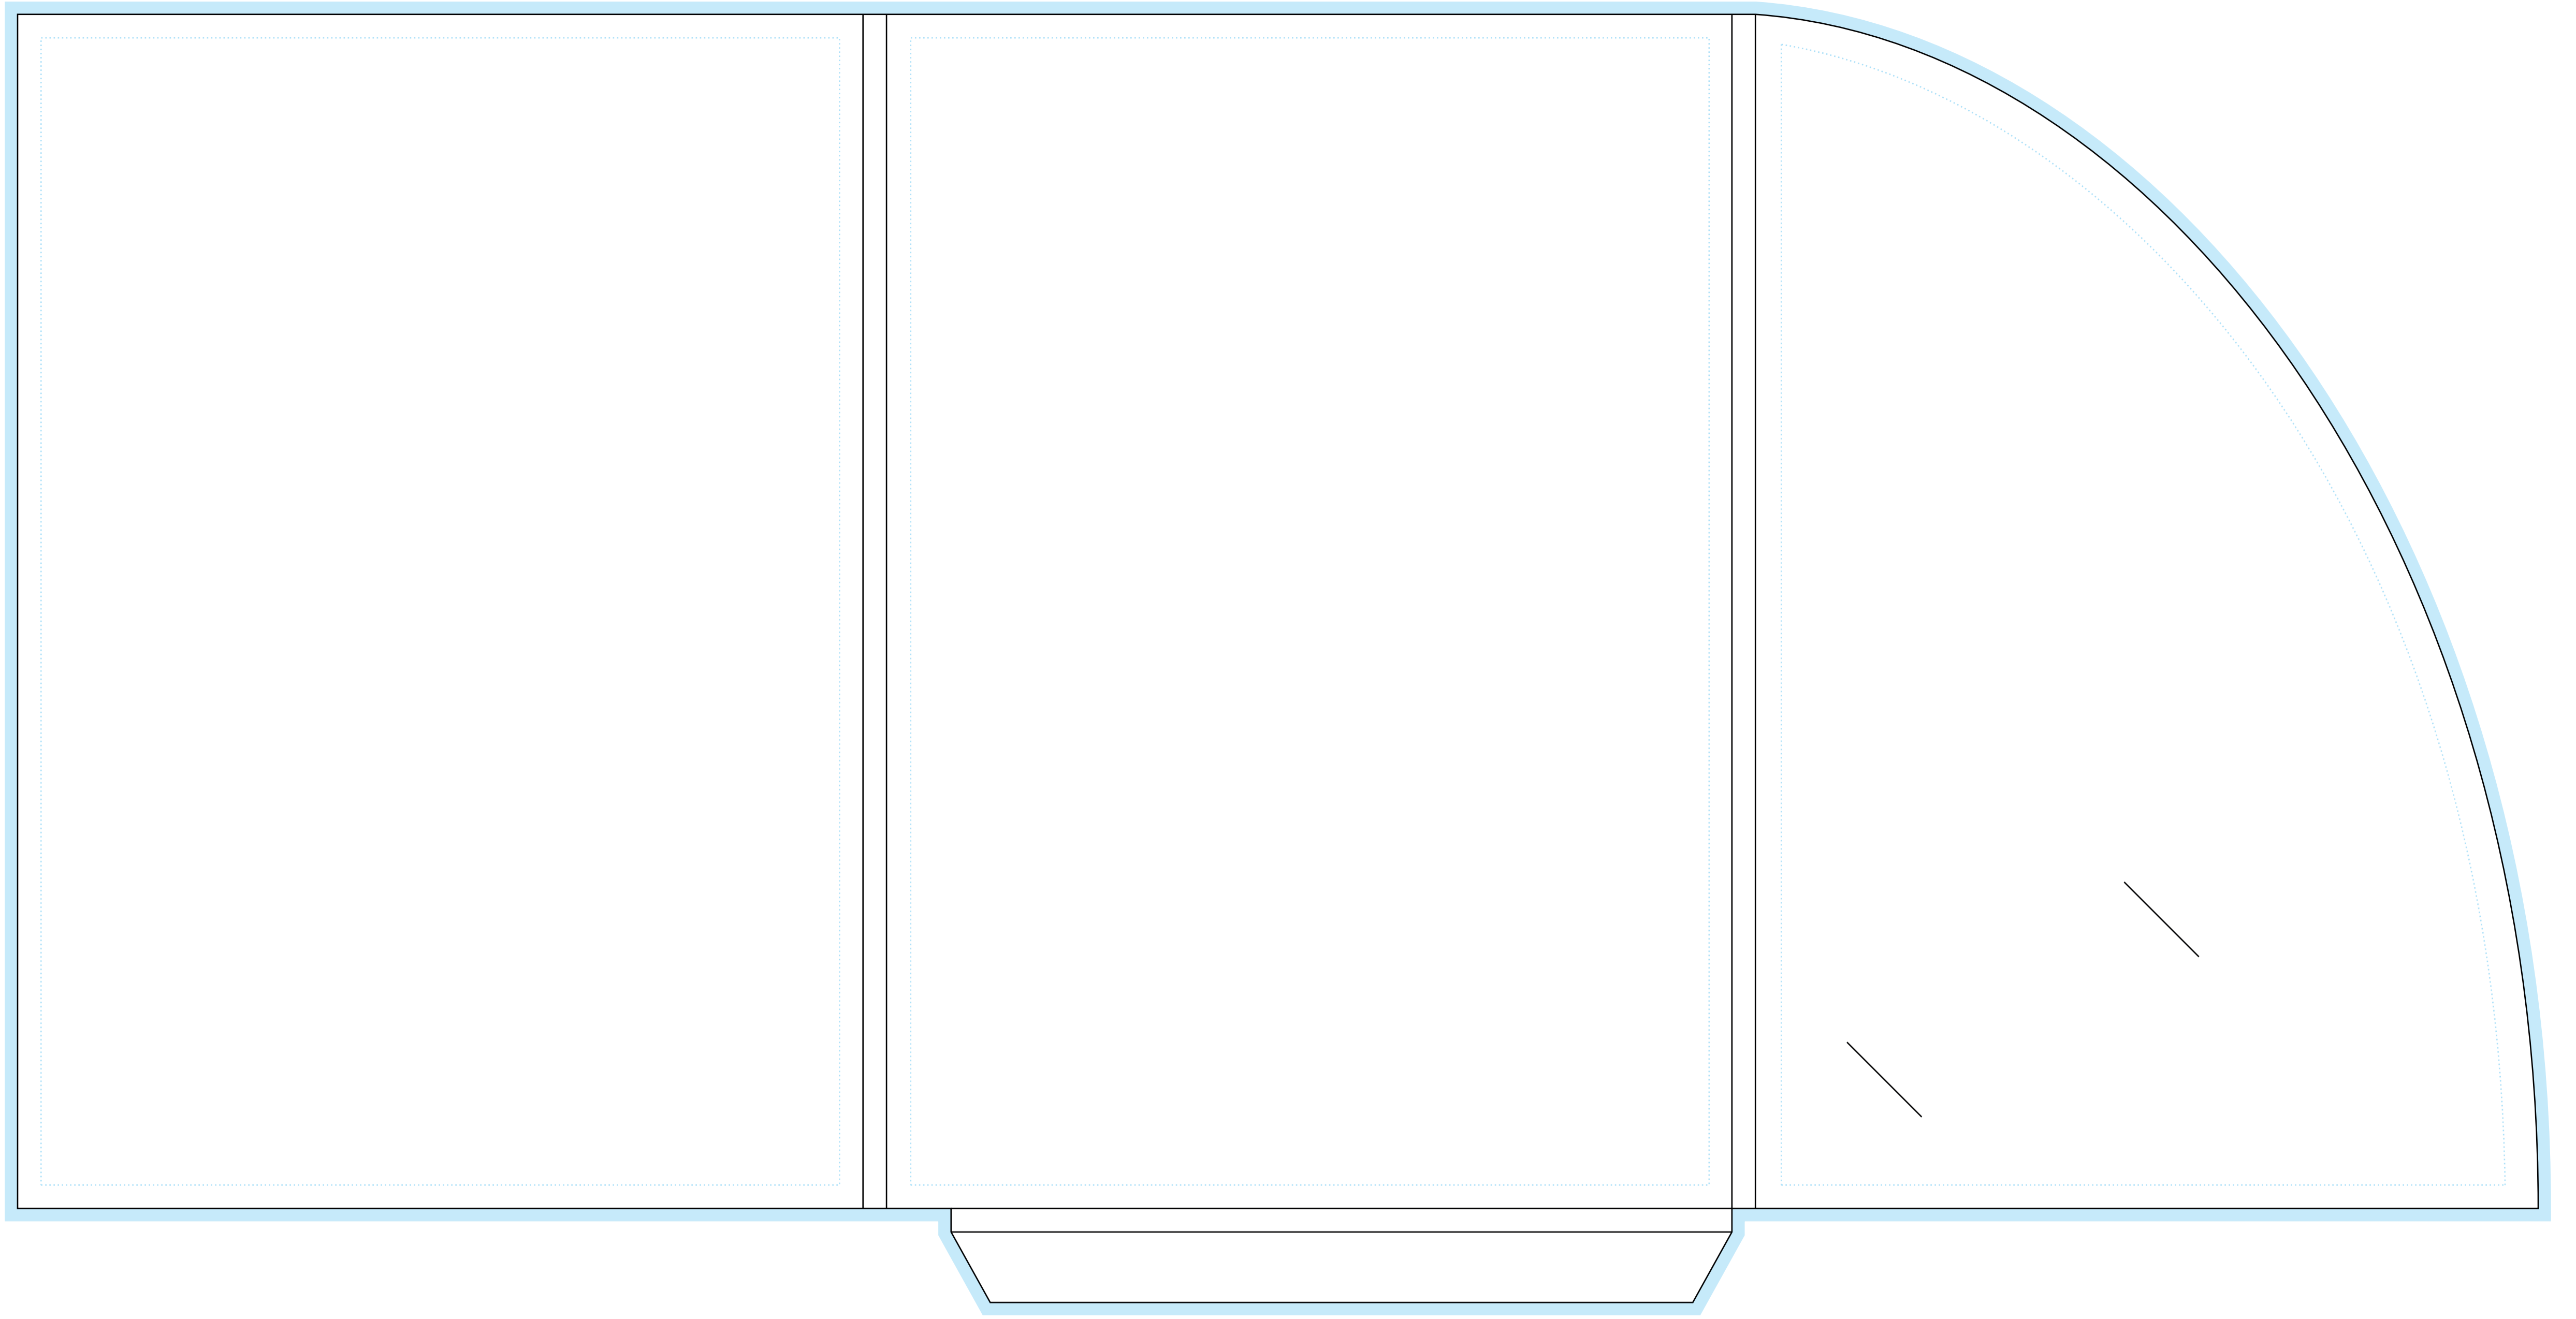

Cutter Guide: A4-GC15

Finished Size: 305mm x 216mm

6mm Capacity

Flat Size: 644mm x 329mm

— Trim and Fold lines – Finished trim and fold outline

■ Bleed area – Extend any colour or images 3mm into this area. This will be trimmed away

⋯ Safe area – All text should be kept within the safe area

INNER